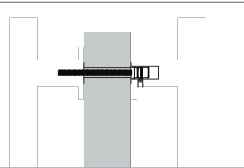

48" Round Door Pull
86189

72" Round Door Pull
86190

Standard Mounting

Thru-Bolt with
Decorative Caps

Optional Mounting

Concealed Surface
CS

Back to Back
BTB

Fits Door Thickness: 1-3/4" to 2-1/4". Specify if thicker.