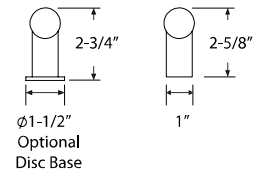

48" Round Door Pull
86189

72" Round Door Pull
86190

Standard Mounting

Thru-Bolt with
Decorative Caps

Optional Mounting

Concealed Surface
CS

Back to Back
BTB

Fits Door Thickness: 1-3/4" to 2-1/4". Specify if thicker.