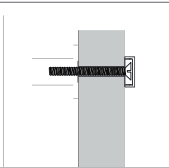

48" Round Door Pull
86189

72" Round Door Pull
86190

Standard Mounting

Thru-Bolt with
Decorative Caps

Optional Mounting

Concealed Surface
CS

Back to Back
BTB

Fits Door Thickness: 1-3/4" to 2-1/4". Specify if thicker.