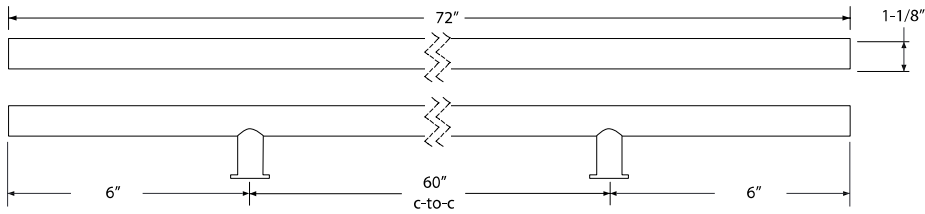

48" Round Door Pull
86189

72" Round Door Pull
86190

Standard Mounting

Thru-Bolt with
Decorative Caps

Optional Mounting

Concealed Surface
CS

Back to Back
BTB

Fits Door Thickness: 1-3/4" to 2-1/4". Specify if thicker.