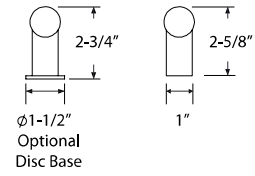

48" Round Door Pull
86189

72" Round Door Pull
86190

Standard Mounting

Thru-Bolt with
Decorative Caps

Optional Mounting

Concealed Surface
CS

Back to Back
BTB

Fits Door Thickness: 1-3/4" to 2-1/4". Specify if thicker.