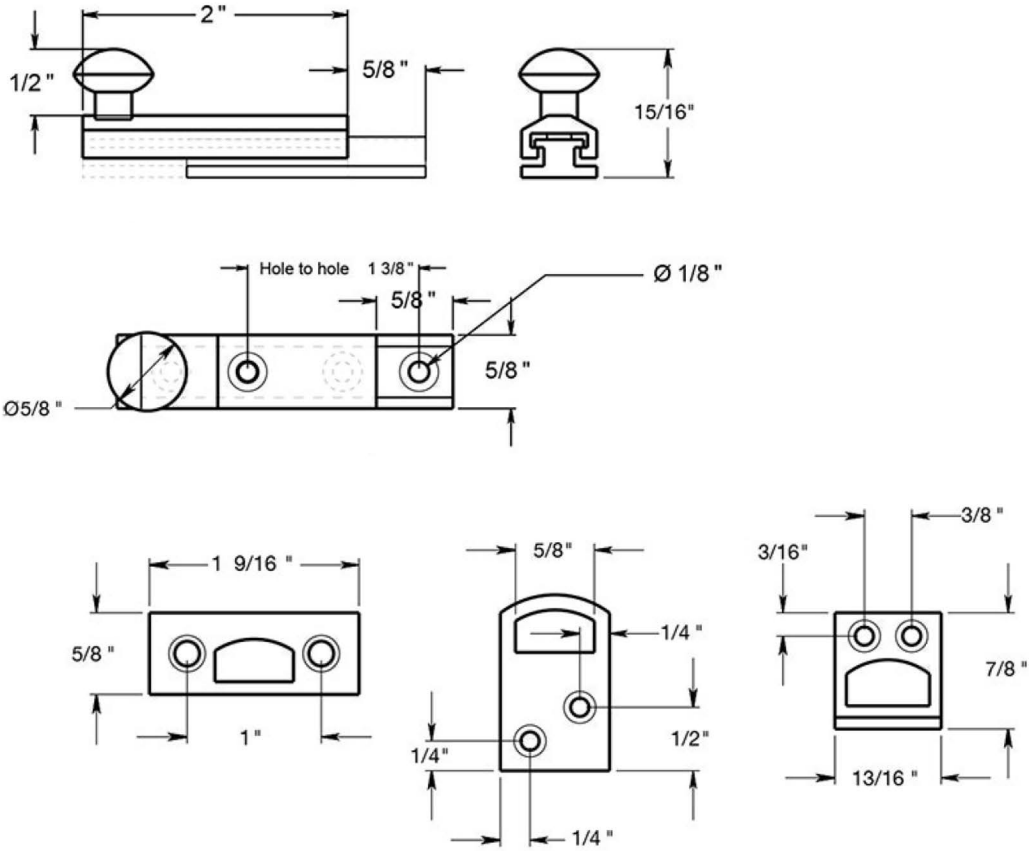

2SBCS

2" SURFACE BOLTS / HD / CONCEALED SCREWS / SOLID BRASS

DRAWING NOT TO SCALE

NOTE: Deltana reserves the right to constantly improve its products and is not responsible for differences between the product in-hand and the specifications contained in this drawing. We do not recommend to pre-drill holes or pre-cut woods or metals based on the drawing information if the veracity of the specifications has not been proven by the live product.