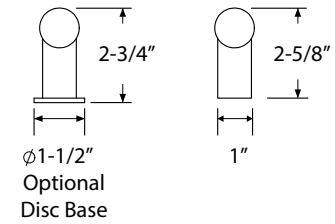

24" Round Door Pull
86193

36" Round Door Pull
86194

Standard Mounting

Thru-Bolt with
Decorative Caps

Optional Mounting

Concealed Surface
CS

Back to Back
BTB

Fits Door Thickness: 1-3/4" to 2-1/4". Specify if thicker.

NOT DRAWN TO SCALE