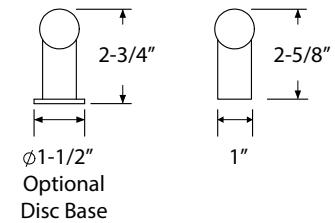

24" Round Door Pull
86193

36" Round Door Pull
86194

Standard Mounting

Thru-Bolt with
Decorative Caps

Optional Mounting

Concealed Surface
CS

Back to Back
BTB

Fits Door Thickness: 1-3/4" to 2-1/4". Specify if thicker.

NOT DRAWN TO SCALE