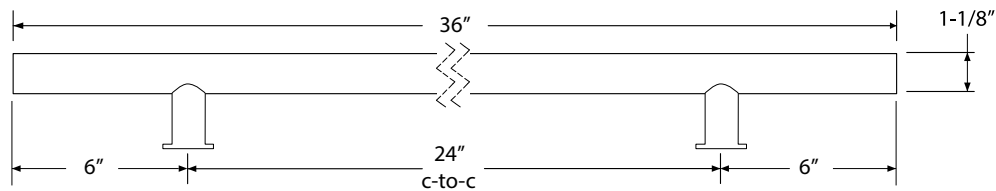

24" Round Door Pull
86193

36" Round Door Pull
86194

Standard Mounting

Thru-Bolt with
Decorative Caps

Optional Mounting

Concealed Surface
CS

Back to Back
BTB

Fits Door Thickness: 1-3/4" to 2-1/4". Specify if thicker.

NOT DRAWN TO SCALE