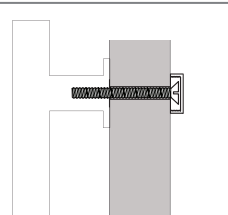

24" Round Door Pull
86193

36" Round Door Pull
86194

Standard Mounting

Thru-Bolt with
Decorative Caps

Optional Mounting

Concealed Surface
CS

Back to Back
BTB

Fits Door Thickness: 1-3/4" to 2-1/4". Specify if thicker.

NOT DRAWN TO SCALE