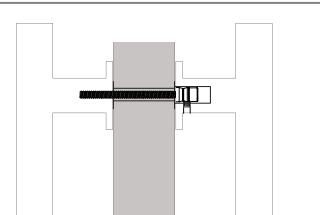

24" Round Door Pull
86193

36" Round Door Pull
86194

Standard Mounting

Thru-Bolt with
Decorative Caps

Optional Mounting

Concealed Surface
CS

Back to Back
BTB

Fits Door Thickness: 1-3/4" to 2-1/4". Specify if thicker.

NOT DRAWN TO SCALE