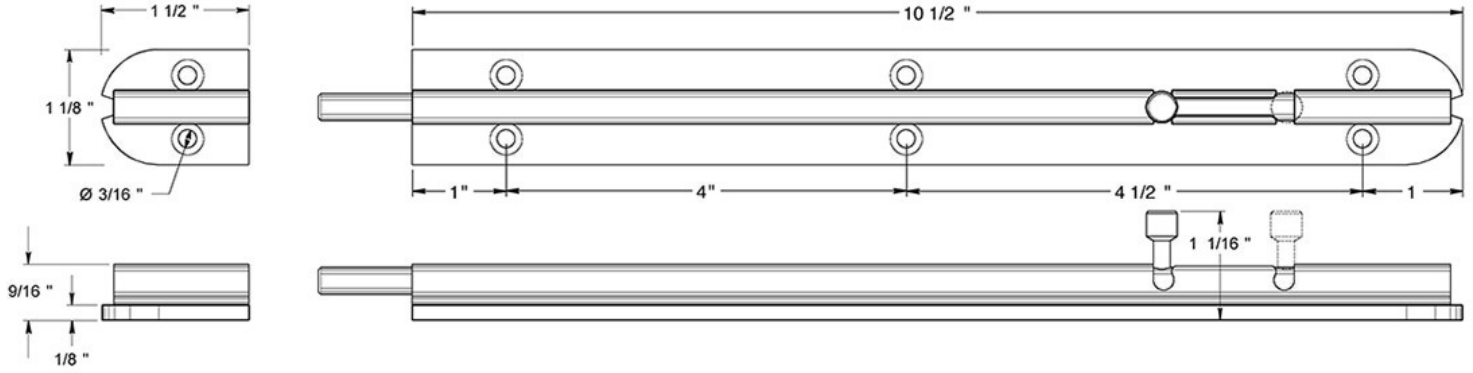

12BB32D

12" BARREL BOLT / STAINLESS STEEL

DRAWING NOT TO SCALE

NOTE: Deltana reserves the right to constantly improve its products and is not responsible for differences between the product in-hand and the specifications contained in this drawing. We do not recommend to pre-drill holes or pre-cut woods or metals based on the drawing information if the veracity of the specifications has not been proven by the live product.