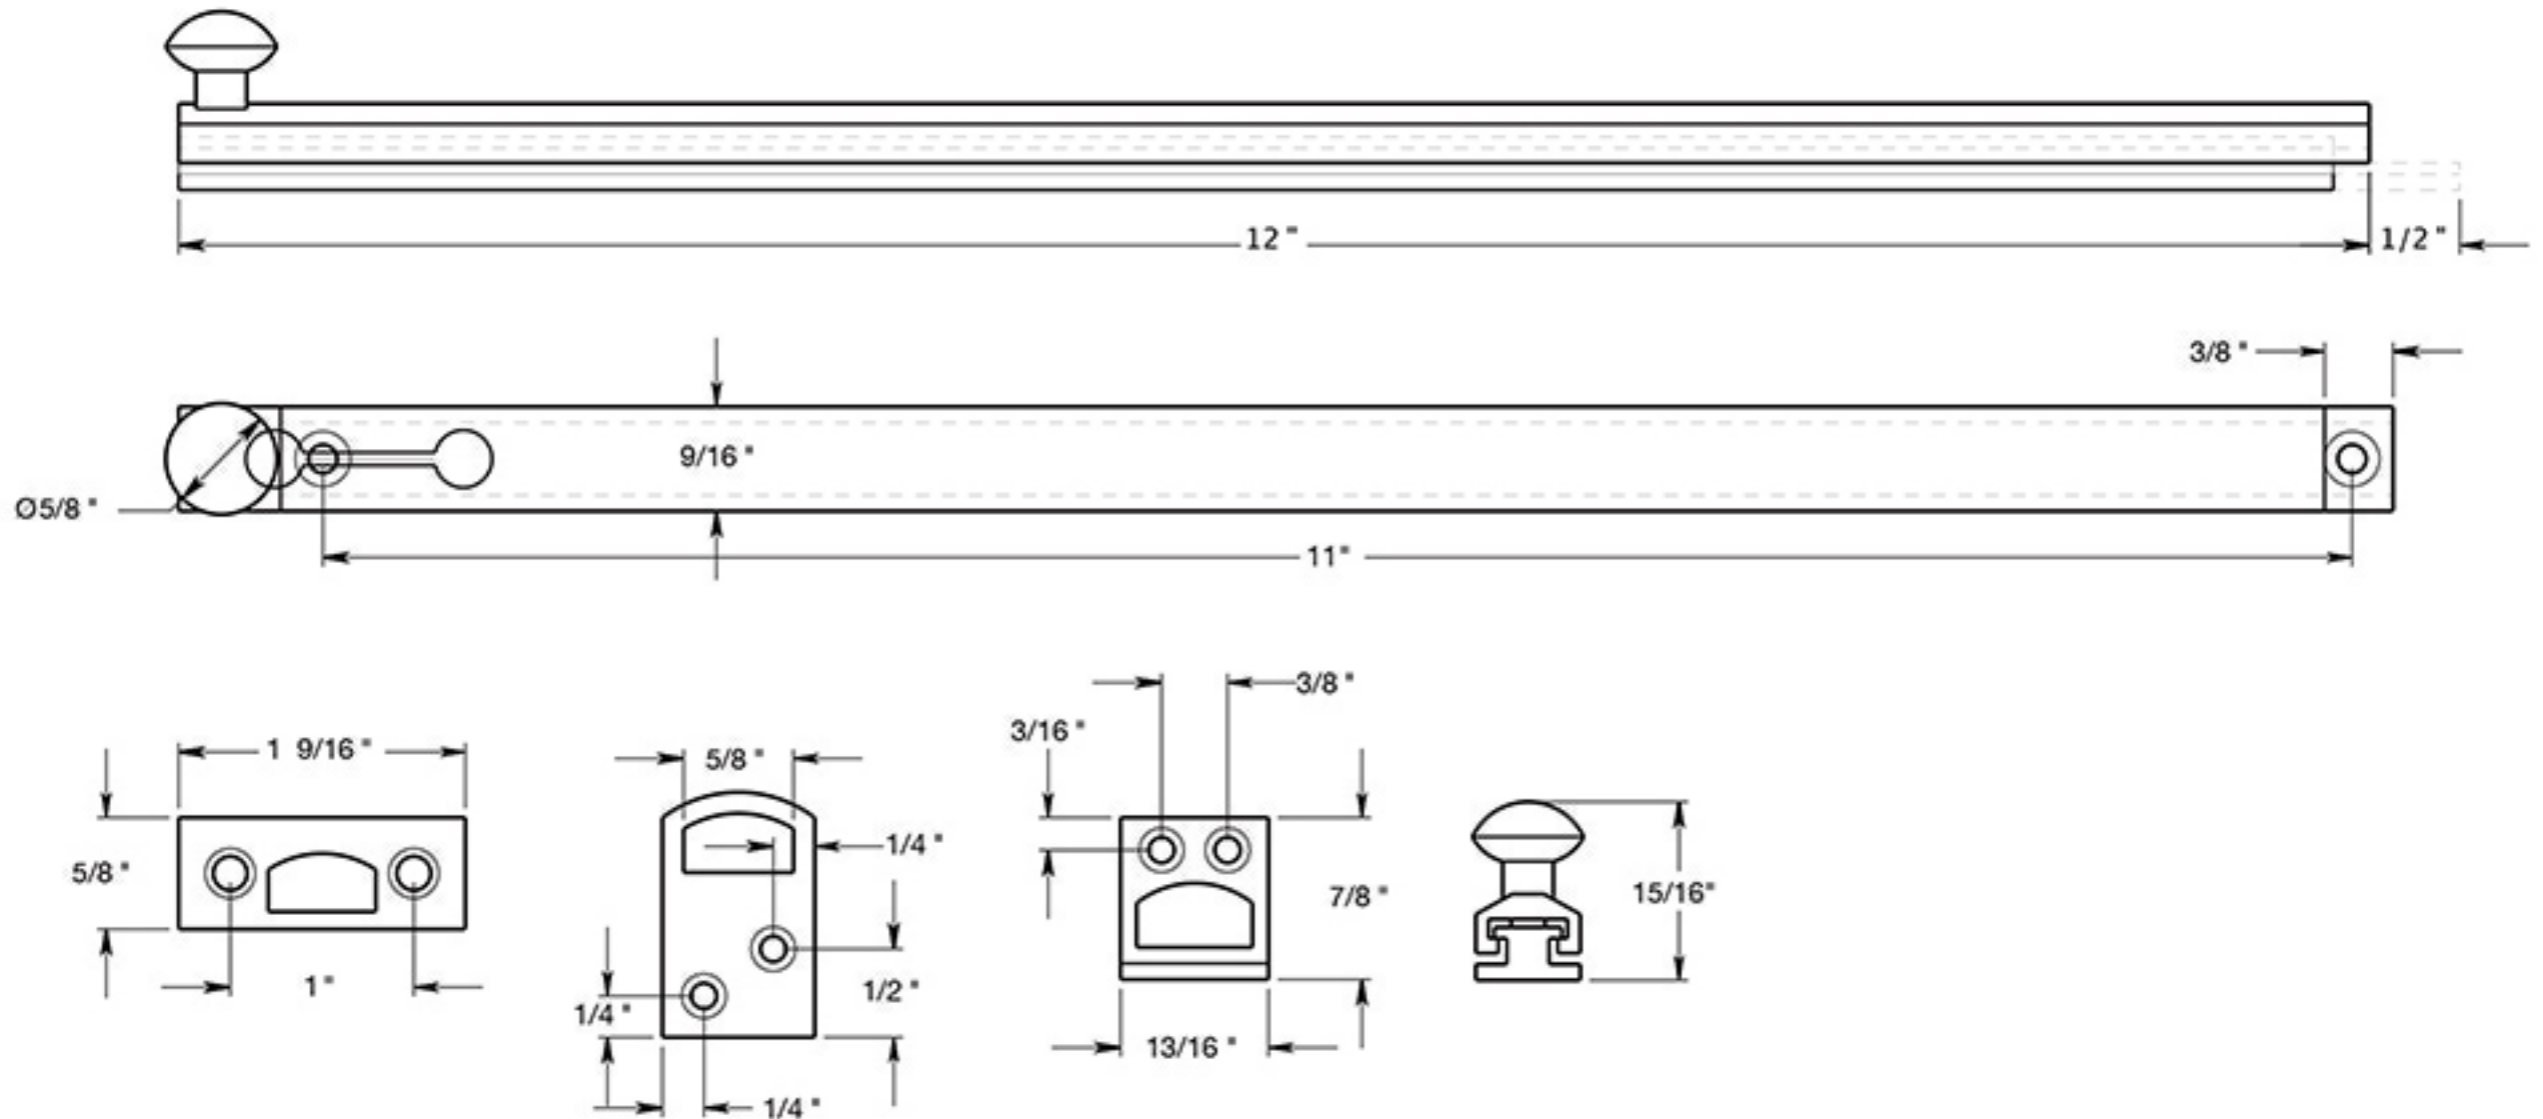

12SBCS

12" SURFACE BOLTS / HD / CONCEALED SCREWS / SOLID BRASS

DRAWING NOT TO SCALE

NOTE: Deltana reserves the right to constantly improve its products and is not responsible for differences between the product in-hand and the specifications contained in this drawing. We do not recommend to pre-drill holes or pre-cut woods or metals based on the drawing information if the veracity of the specifications has not been proven by the live product.