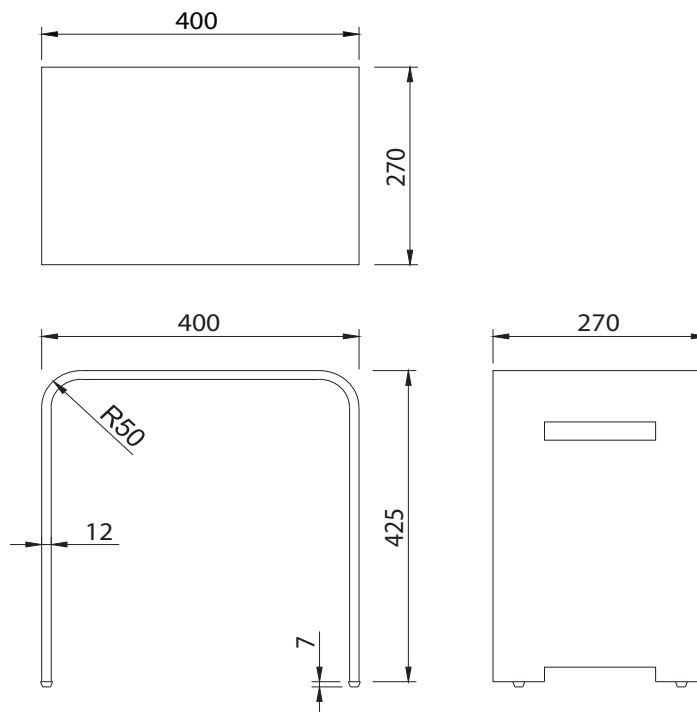

Stool 05 Bathroom Stool

Notes:

- Polymarble
- 10 years manufacturers warranty

Finishes:

- Matte white
- Gloss white
- Full colour range

Options:

- Stone waste
(matte white)

Size: 400 x 425 x 270mm(mm)

Net weight: 11kg
Gross weight: 113kg
Unit: mm