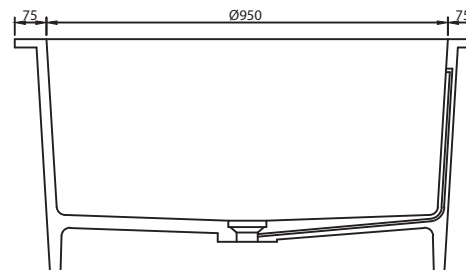

### Options:

- Stone waste (matte white)

**Size:** 1100L x 1100W x 550H (mm)

Net weight: 120kg  
Gross weight: 181kg  
Water capacity: 230L  
Unit: mm