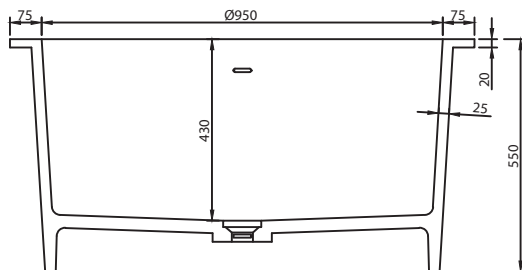

## B108 Round Freestanding Bath

### Options:

- Stone waste (matte white)

**Size:** 1100L x 1100W x 550H (mm)

Net weight: 120kg  
Gross weight: 181kg  
Water capacity: 230L  
Unit: mm