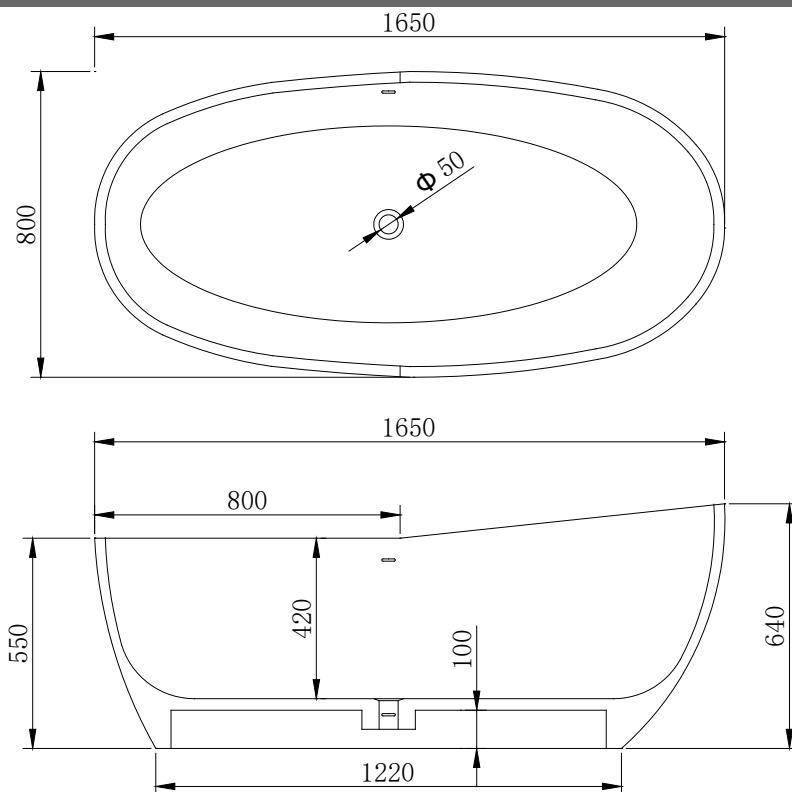

B063 Freestanding Bath

Notes:

- Freestanding bathtub
- Polymarble or solid surface composition
- Matte white
- Chrome waste
- Optional matching stone waste available
- 10 years manufacturers warranty

Finishes:

- Matte white
- Gloss white
- Full colour range

Options:

- Overflow
- Non-overflow
- Stone waste

Size: 1650L x 800W x 640H (mm)

Net weight: 145 kg
 Gross weight: 218kg
 Water Capacity: 300lt
 Unit: mm