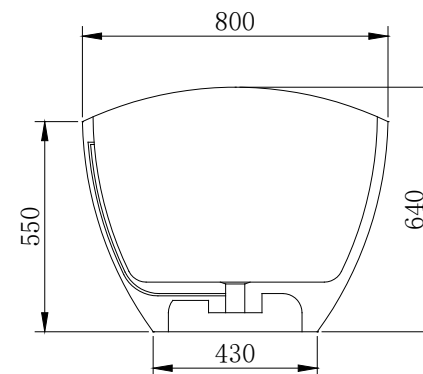

B063 Freestanding Bath

Notes:

- Freestanding bathtub
- Polymarble or solid surface composition
- Matte white
- Chrome waste
- Optional matching stone waste available
- 10 years manufacturers warranty

Finishes:

- Matte white
- Gloss white
- Full colour range

Options:

- Overflow
- Non-overflow
- Stone waste

Size: 1650L x 800W x 640H (mm)

Net weight: 145 kg
 Gross weight: 218kg
 Water Capacity: 300lt
 Unit: mm