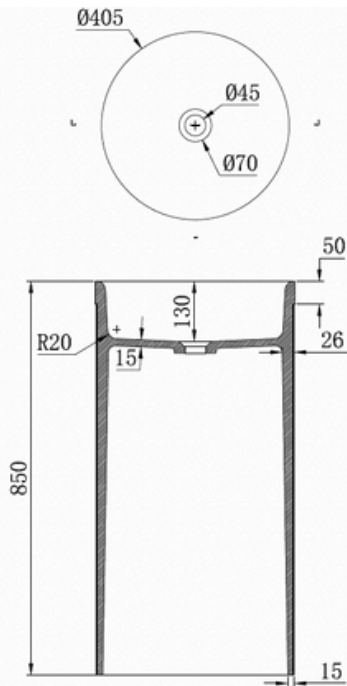

## Venus STP86 Fluted Round Pedestal Basin

**Notes:**

- Matt white polymarble
- Chrome waste
- 10 year manufacturers warranty

**Size:** 405 x 405 x 850

**Finishes:**

- Matt white
- Gloss white
- Colour

**Options:**

- Stone waste

**Note:**

- On request a cutout for the rear can be made.

Net Weight: 65 kg  
 Water capacity:  
 Unit: mm (2mm tolerance)