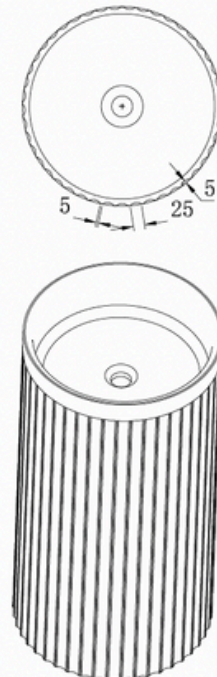

## Venus STP86 Fluted Round Pedestal Basin

**Notes:**

- Matt white polymarble
- Chrome waste
- 10 year manufacturers warranty

**Size:** 405 x 405 x 850

**Finishes:**

- Matt white
- Gloss white
- Colour

**Options:**

- Stone waste

**Note:**

- On request a cutout for the rear can be made.

Net Weight: 65 kg  
 Water capacity:  
 Unit: mm (2mm tolerance)