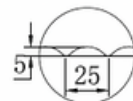

Venus Oval STB86-1 Fluted Bench Top Basin

Notes:

- Matt white polymarble
- Chrome waste
- 10 year manufacturers warranty

Size: 550 x 370 x 140

Finishes:

- Matt white
- Gloss white
- Colour

Options:

- Stone waste

Net Weight: 10 kg
 Water capacity:
 Unit: mm (2mm tolerance)