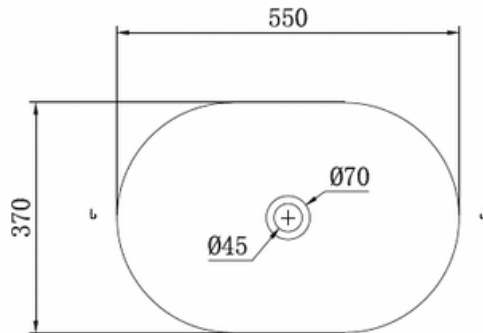

Venus Oval STB86-1 Fluted Bench Top Basin

Notes:

- Matt white polymarble
- Chrome waste
- 10 year manufacturers warranty

Size: 550 x 370 x 140

Finishes:

- Matt white
- Gloss white
- Colour

Options:

- Stone waste

Net Weight: 10 kg
 Water capacity:
 Unit: mm (2mm tolerance)