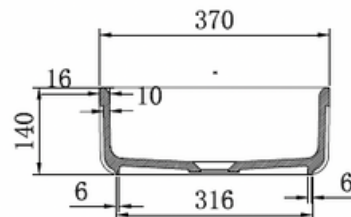

Venus Oval STB86-1 Fluted Bench Top Basin

Notes:

- Matt white polymarble
- Chrome waste
- 10 year manufacturers warranty

Size: 550 x 370 x 140

Finishes:

- Matt white
- Gloss white
- Colour

Options:

- Stone waste

Net Weight: 10 kg
 Water capacity:
 Unit: mm (2mm tolerance)