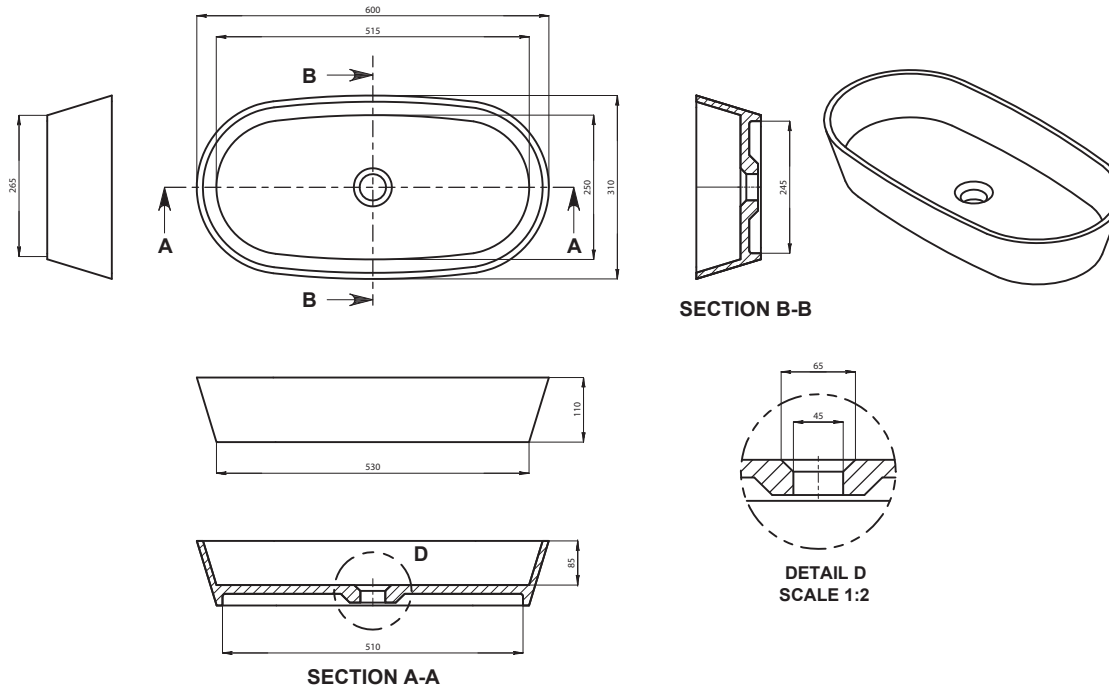

Rosetta STB01 600mm Basin

Notes:

- Benchtop
- Polymarble or solid surface composition
- 10 years manufacturers warranty

Finishes:

- Matte white
- Gloss white

Options:

Stone waste
(matte white)

Size: 600 L x 310 W x 110 H (mm)

Net Weight: 8 kg
 Gross Weight: 10 kg
 Unit: mm