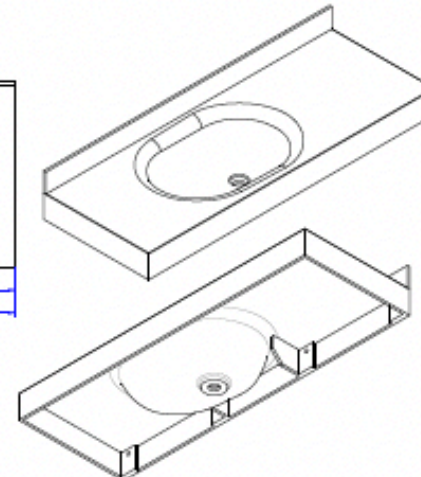

### Notes:

- Solid surface basin
- Matt white
- 10 year manufacturers warranty

**Size:** 1500 x 550 x 120/220 (mm)

### Options:

- Stone waste

Net Weight: 75kg  
 Gross Weight: 90kg  
 Unit: 1500mm