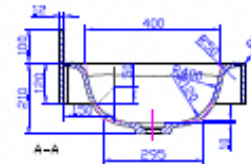

### Notes:

- Solid surface basin
- Matt white
- 10 year manufacturers warranty

**Size:** 1500 x 550 x 120/220 (mm)

### Options:

- Stone waste

Net Weight: 75kg  
 Gross Weight: 90kg  
 Unit: 1500mm