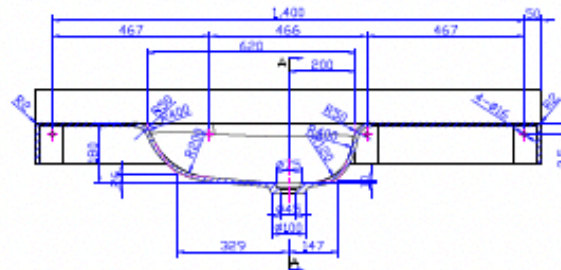

### Notes:

- Solid surface basin
- Matt white
- 10 year manufacturers warranty

**Size:** 1500 x 550 x 120/220 (mm)

### Options:

- Stone waste

Net Weight: 75kg  
 Gross Weight: 90kg  
 Unit: 1500mm