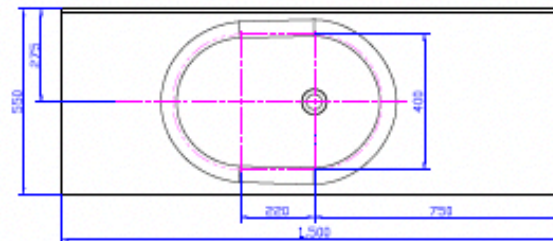

### Notes:

- Solid surface basin
- Matt white
- 10 year manufacturers warranty

**Size:** 1500 x 550 x 120/220 (mm)

### Options:

- Stone waste

Net Weight: 75kg  
 Gross Weight: 90kg  
 Unit: 1500mm