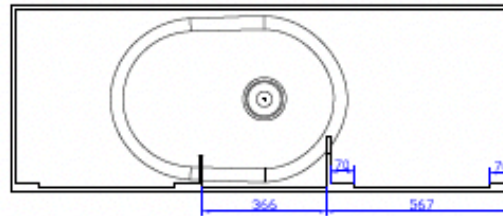

### Notes:

- Solid surface basin
- Matt white
- 10 year manufacturers warranty

**Size:** 1500 x 550 x 120/220 (mm)

### Options:

- Stone waste

Net Weight: 75kg  
 Gross Weight: 90kg  
 Unit: 1500mm