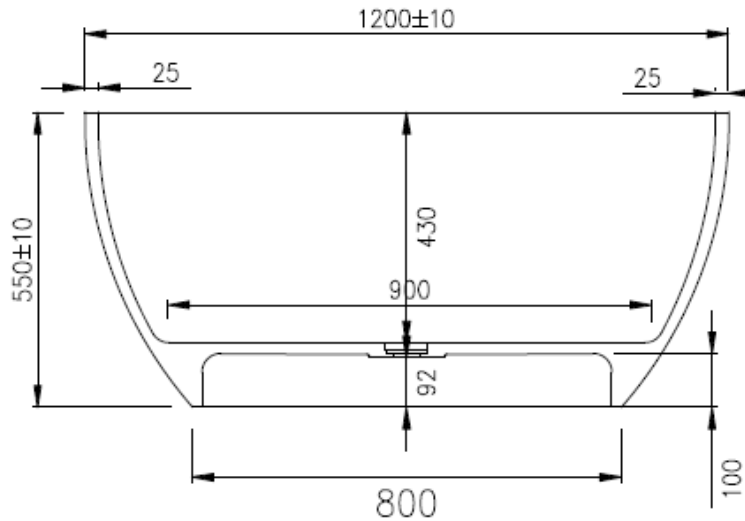

Sylvia ST13 1200mm Freestanding Bath

Notes:

- Matt white polymarble
- Chrome waste
- 10 year manufacturers warranty

Size: 1200 x 1200 x 550

Finishes:

- Gloss white
- Colour

Options:

- Stone waste

Net Weight: 122kg
 Gross Weight: 172 kg
 Water capacity: 528 L
 Unit: mm (10mm tolerance)