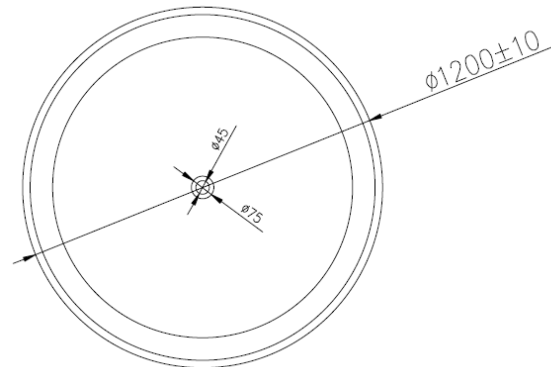

Sylvia ST13 1200mm Freestanding Bath

Notes:

- Matt white polymarble
- Chrome waste
- 10 year manufacturers warranty

Size: 1200 x 1200 x 550

Finishes:

- Gloss white
- Colour

Options:

- Stone waste

Net Weight: 122kg
 Gross Weight: 172 kg
 Water capacity: 528 L
 Unit: mm (10mm tolerance)