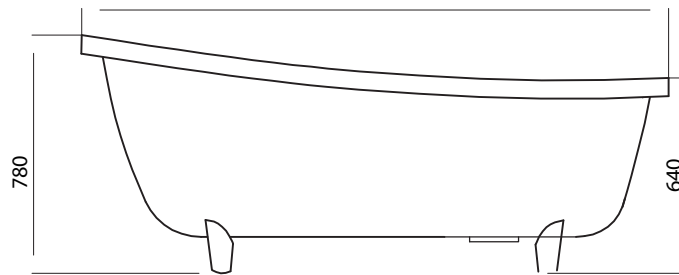

### Options:

- Overflow
- Non-overflow
- Stone waste

**Size:** 1920 L x 850 W x 780H (mm)

**DETAIL D**  
**SCALE 1:5**

**SECTION B-B**

Net Weight: 165kg  
 Gross Weight: 195kg  
 Volume: 215L  
 Unit: mm