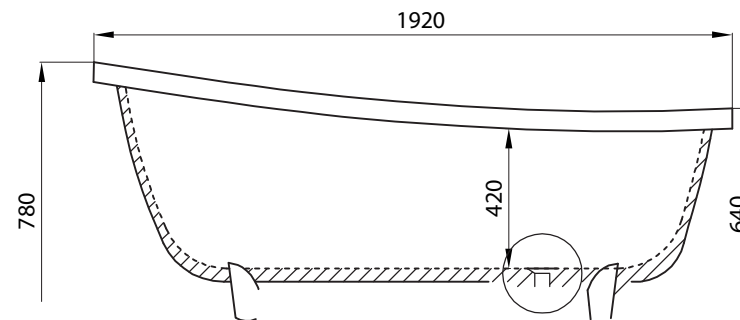

### Options:

- Overflow
- Non-overflow
- Stone waste

**Size:** 1920 L x 850 W x 780H (mm)

**DETAIL D**  
**SCALE 1:5**

**SECTION B-B**

Net Weight: 165kg  
 Gross Weight: 195kg  
 Volume: 215L  
 Unit: mm