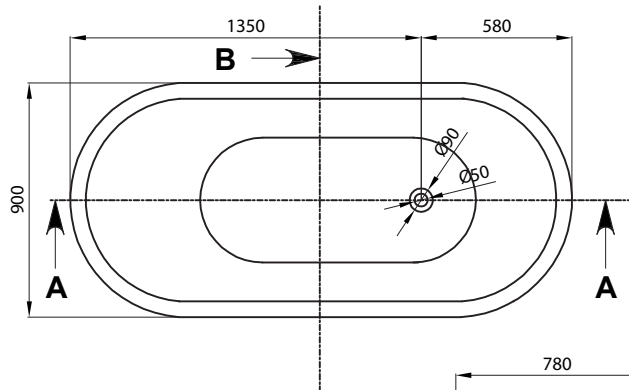

### Options:

- Overflow
- Non-overflow
- Stone waste

**Size:** 1920 L x 850 W x 780H (mm)

**DETAIL D**  
**SCALE 1:5**

**SECTION B-B**

Net Weight: 165kg  
 Gross Weight: 195kg  
 Volume: 215L  
 Unit: mm