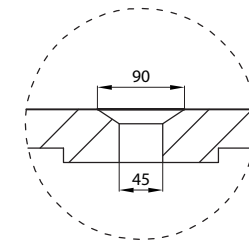

### Options:

- Overflow
- Non-overflow
- Stone waste

**Size:** 1920 L x 850 W x 780H (mm)

**DETAIL D**  
**SCALE 1:5**

**SECTION B-B**

Net Weight: 165kg  
 Gross Weight: 195kg  
 Volume: 215L  
 Unit: mm