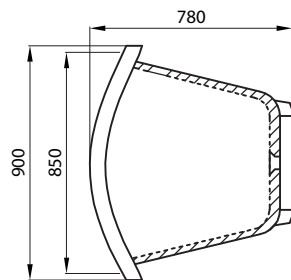

### Options:

- Overflow
- Non-overflow
- Stone waste

**Size:** 1920 L x 850 W x 780H (mm)

**DETAIL D**  
**SCALE 1:5**

**SECTION B-B**

Net Weight: 165kg  
 Gross Weight: 195kg  
 Volume: 215L  
 Unit: mm