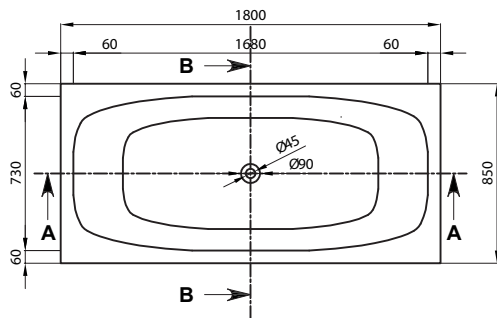

ST28-SBI Emma Semi-Built-in Bath 1800mm

Notes:

- Built-in bathtub
- Polymarble
- Matt white
- Chrome waste
- Optional matching stone waste
- 10 year manufacturers warranty

Finishes:

- Matte white
- Gloss white

Options:

- Overflow
- Non-overflow
- Stone waste

Size: 1800 L x 850 W x 540 H (mm)

SECTION B-B

**DETAIL D
SCALE 1:5**

SECTION A-A

Net Weight: 130 kg
 Gross Weight: 170kg
 Volume: 338L
 Unit: mm