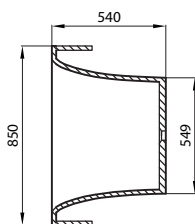

ST28-SBI Emma Semi-Built-in Bath 1800mm

Notes:

- Built-in bathtub
- Polymarble
- Matt white
- Chrome waste
- Optional matching stone waste
- 10 year manufacturers warranty

Finishes:

- Matte white
- Gloss white

Options:

- Overflow
- Non-overflow
- Stone waste

Size: 1800 L x 850 W x 540 H (mm)

SECTION B-B

**DETAIL D
SCALE 1:5**

SECTION A-A

Net Weight: 130 kg
 Gross Weight: 170kg
 Volume: 338L
 Unit: mm