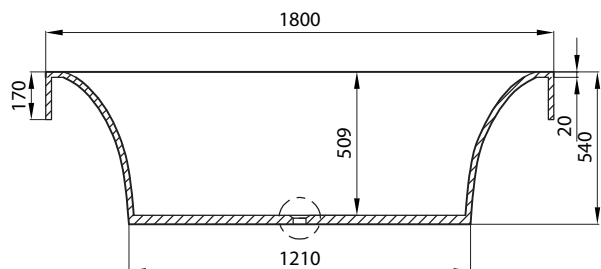

Options:

- Overflow
- Non-overflow
- Stone waste

Size: 1800 L x 850 W x 540 H (mm)

SECTION B-B

**DETAIL D
SCALE 1:5**

SECTION A-A

Net Weight: 130 kg
 Gross Weight: 170kg
 Volume: 338L
 Unit: mm