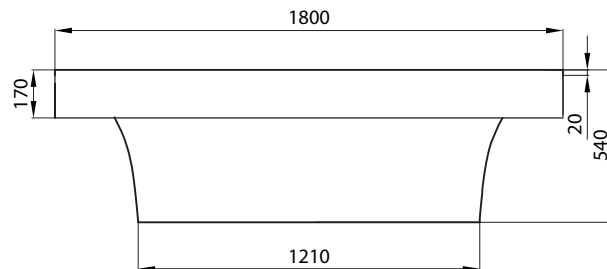

ST28-SBI Emma Semi-Built-in Bath 1800mm

Notes:

- Built-in bathtub
- Polymarble
- Matt white
- Chrome waste
- Optional matching stone waste
- 10 year manufacturers warranty

Finishes:

- Matte white
- Gloss white

Options:

- Overflow
- Non-overflow
- Stone waste

Size: 1800 L x 850 W x 540 H (mm)

SECTION B-B

**DETAIL D
SCALE 1:5**

SECTION A-A

Net Weight: 130 kg
 Gross Weight: 170kg
 Volume: 338L
 Unit: mm