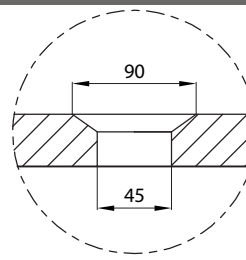

ST28-SBI Emma Semi-Built-in Bath 1800mm

Notes:

- Built-in bathtub
- Polymarble
- Matt white
- Chrome waste
- Optional matching stone waste
- 10 year manufacturers warranty

Finishes:

- Matte white
- Gloss white

Options:

- Overflow
- Non-overflow
- Stone waste

Size: 1800 L x 850 W x 540 H (mm)

SECTION B-B

**DETAIL D
SCALE 1:5**

SECTION A-A

Net Weight: 130 kg
 Gross Weight: 170kg
 Volume: 338L
 Unit: mm