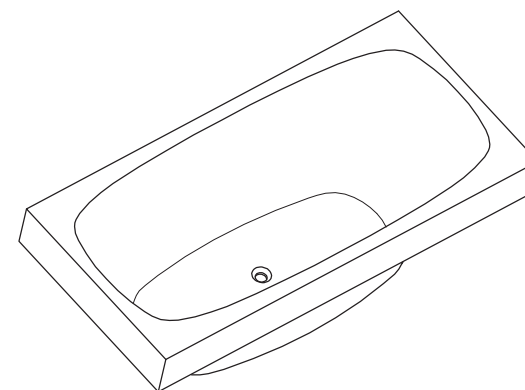

ST28-SBI Emma Semi-Built-in Bath 1800mm

Notes:

- Built-in bathtub
- Polymarble
- Matt white
- Chrome waste
- Optional matching stone waste
- 10 year manufacturers warranty

Finishes:

- Matte white
- Gloss white

Options:

- Overflow
- Non-overflow
- Stone waste

Size: 1800 L x 850 W x 540 H (mm)

SECTION B-B

**DETAIL D
SCALE 1:5**

SECTION A-A

Net Weight: 130 kg
 Gross Weight: 170kg
 Volume: 338L
 Unit: mm