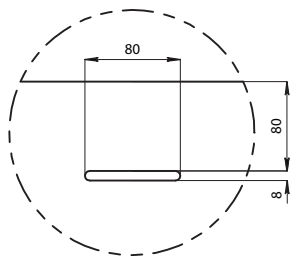

Options:

- Overflow
- Non-overflow
- Stone waste

Size: 1690L x 710 W x 580 H (mm)

SECTION B-B

SECTION A-A

DETAIL C
SCALE 1:4

DETAIL D
SCALE 1:4

Net Weight: 127kg
 Gross Weight: 157kg
 Volume: 257L
 Unit: mm