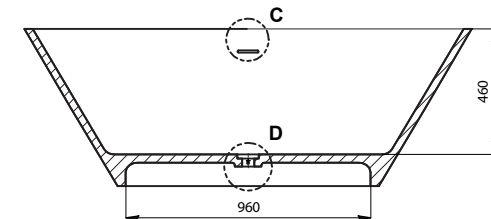

ST22 Estelle 1690mm Freestanding Bath

Notes:

- Freestanding bathtub
- Polymarble
- Matt white
- Chrome waste
- Optional matching stone waste
- 10 year manufacturers warranty

Finishes:

- Matte white
- Gloss white

Options:

- Overflow
- Non-overflow
- Stone waste

Size: 1690L x 710 W x 580 H (mm)

SECTION B-B

SECTION A-A

DETAIL C
SCALE 1:4

DETAIL D
SCALE 1:4

Net Weight: 127kg
 Gross Weight: 157kg
 Volume: 257L
 Unit: mm