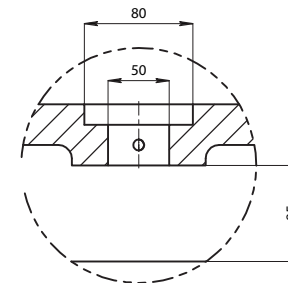

Options:

- Overflow
- Non-overflow
- Stone waste

Size: 1690L x 710 W x 580 H (mm)

SECTION B-B

SECTION A-A

DETAIL C
SCALE 1:4

DETAIL D
SCALE 1:4

Net Weight: 127kg
 Gross Weight: 157kg
 Volume: 257L
 Unit: mm