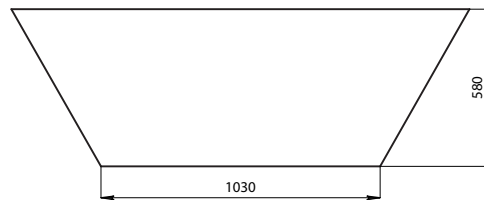

Options:

- Overflow
- Non-overflow
- Stone waste

Size: 1690L x 710 W x 580 H (mm)

SECTION B-B

SECTION A-A

DETAIL C
SCALE 1:4

DETAIL D
SCALE 1:4

Net Weight: 127kg
 Gross Weight: 157kg
 Volume: 257L
 Unit: mm