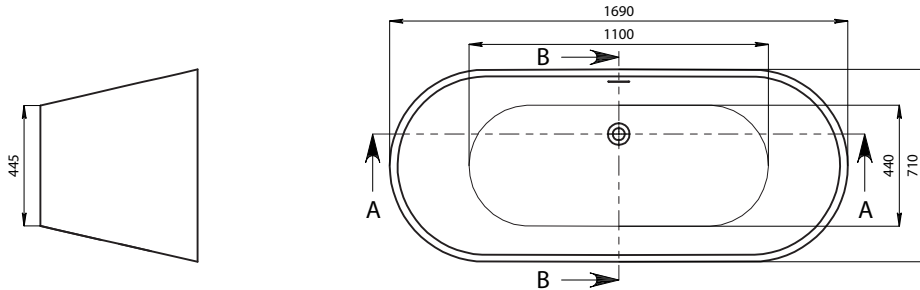

ST22 Estelle 1690mm Freestanding Bath

Notes:

- Freestanding bathtub
- Polymarble
- Matt white
- Chrome waste
- Optional matching stone waste
- 10 year manufacturers warranty

Finishes:

- Matte white
- Gloss white

Options:

- Overflow
- Non-overflow
- Stone waste

Size: 1690L x 710 W x 580 H (mm)

SECTION B-B

SECTION A-A

DETAIL C
SCALE 1:4

DETAIL D
SCALE 1:4

Net Weight: 127kg
 Gross Weight: 157kg
 Volume: 257L
 Unit: mm