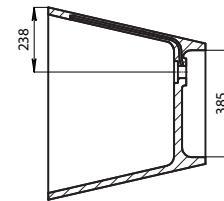

Options:

- Overflow
- Non-overflow
- Stone waste

Size: 1690L x 710 W x 580 H (mm)

SECTION B-B

SECTION A-A

DETAIL C
SCALE 1:4

DETAIL D
SCALE 1:4

Net Weight: 127kg
 Gross Weight: 157kg
 Volume: 257L
 Unit: mm