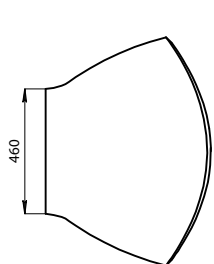

ST18 Bertina Freestanding Bath

Notes:

- Freestanding bathtub
- Polymarble
- Matt white
- Chrome waste
- Optional matching stone waste
- 10 year manufacturers warranty

Finishes:

- Matte white
- Gloss white

Options:

- Overflow
- Non-overflow
- Stone waste

Size: 1720 L x 900W x 620 H (mm)

SECTION B-B

SECTION A-A

DETAIL C
SCALE 1:4

DETAIL D
SCALE 1:4

Net Weight: 101kg
 Gross Weight: 153kg
 Volume: 215L
 Unit: mm