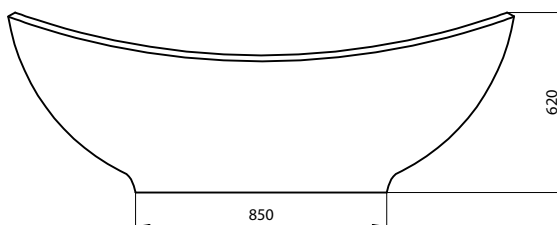

ST18 Bertina Freestanding Bath

Notes:

- Freestanding bathtub
- Polymarble
- Matt white
- Chrome waste
- Optional matching stone waste
- 10 year manufacturers warranty

Finishes:

- Matte white
- Gloss white

Options:

- Overflow
- Non-overflow
- Stone waste

Size: 1720 L x 900W x 620 H (mm)

SECTION B-B

SECTION A-A

DETAIL C
SCALE 1:4

DETAIL D
SCALE 1:4

Net Weight: 101kg
 Gross Weight: 153kg
 Volume: 215L
 Unit: mm