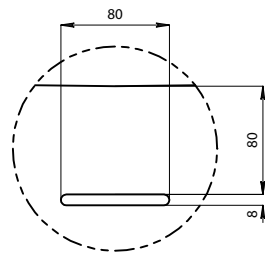

Options:

- Overflow
- Non-overflow
- Stone waste

Size: 1720 L x 900W x 620 H (mm)

SECTION B-B

SECTION A-A

DETAIL C
SCALE 1:4

DETAIL D
SCALE 1:4

Net Weight: 101kg
 Gross Weight: 153kg
 Volume: 215L
 Unit: mm