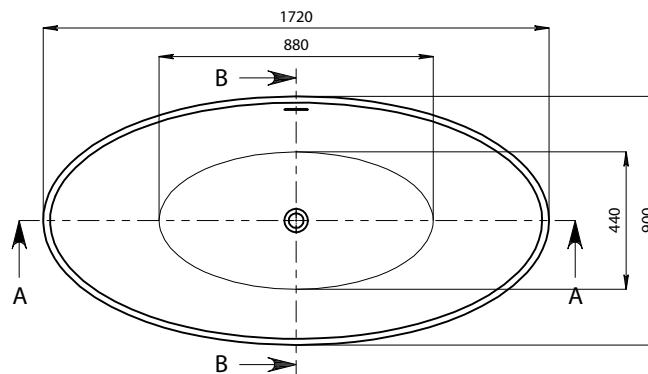

Options:

- Overflow
- Non-overflow
- Stone waste

Size: 1720 L x 900W x 620 H (mm)

SECTION B-B

SECTION A-A

DETAIL C
SCALE 1:4

DETAIL D
SCALE 1:4

Net Weight: 101kg
 Gross Weight: 153kg
 Volume: 215L
 Unit: mm