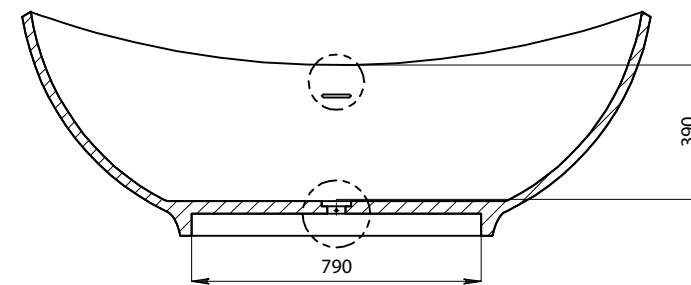

Options:

- Overflow
- Non-overflow
- Stone waste

Size: 1720 L x 900W x 620 H (mm)

SECTION B-B

SECTION A-A

DETAIL C
SCALE 1:4

DETAIL D
SCALE 1:4

Net Weight: 101kg
 Gross Weight: 153kg
 Volume: 215L
 Unit: mm