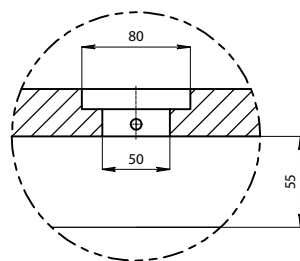

Options:

- Overflow
- Non-overflow
- Stone waste

Size: 1720 L x 900W x 620 H (mm)

SECTION B-B

SECTION A-A

DETAIL C
SCALE 1:4

DETAIL D
SCALE 1:4

Net Weight: 101kg
 Gross Weight: 153kg
 Volume: 215L
 Unit: mm