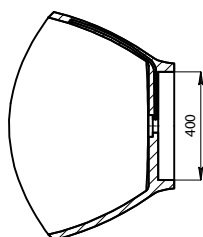

ST18 Bertina Freestanding Bath

Notes:

- Freestanding bathtub
- Polymarble
- Matt white
- Chrome waste
- Optional matching stone waste
- 10 year manufacturers warranty

Finishes:

- Matte white
- Gloss white

Options:

- Overflow
- Non-overflow
- Stone waste

Size: 1720 L x 900W x 620 H (mm)

SECTION B-B

SECTION A-A

DETAIL C
SCALE 1:4

DETAIL D
SCALE 1:4

Net Weight: 101kg
 Gross Weight: 153kg
 Volume: 215L
 Unit: mm