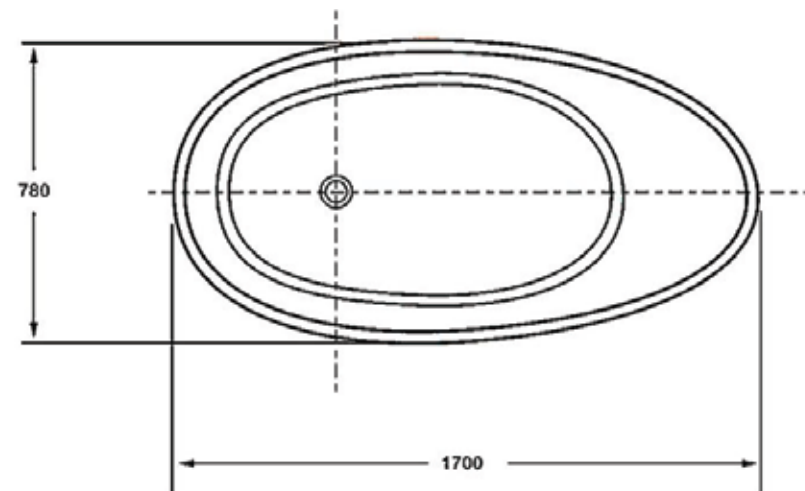

- Overflow
- Non-overflow
- Stone waste

Size: 1700 L x 780 W x 900 H (mm)

Net Weight: 137kg
 Gross Weight: 193kg
 Volume: 260L
 Unit: mm

AUSTRALIA

Phone: 1800 462 946
 Email: sales@stonebaths.com.au
 Web: stonebaths.com.au