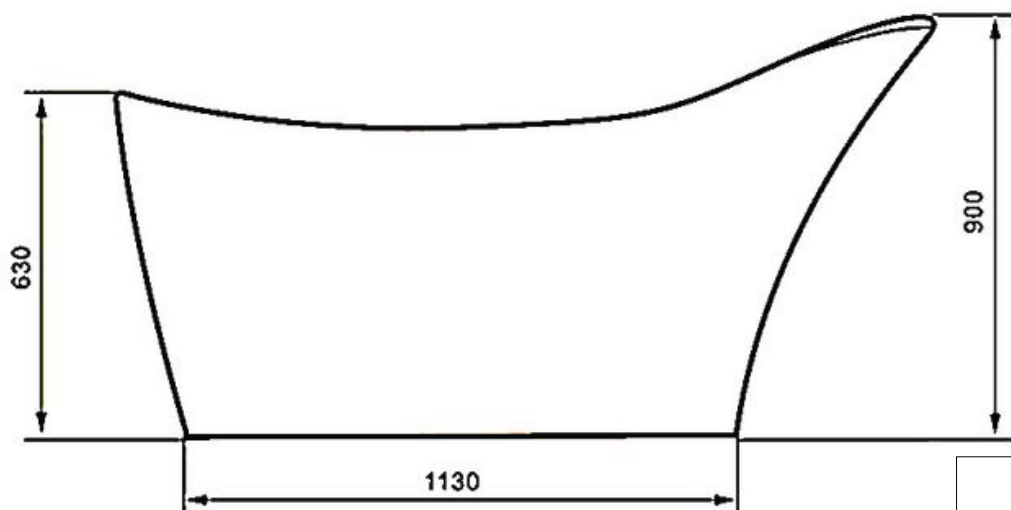

ST16 Ava Freestanding Bath

Notes:

- Freestanding bathtub
- Polymarble
- Matt white
- Chrome waste
- Optional matching stone waste
- 10 year manufacturers warranty

Finishes:

- Matte white
- Gloss white

Options:

- Overflow
- Non-overflow
- Stone waste

Size: 1700 L x 780 W x 900 H (mm)

Net Weight: 137kg
 Gross Weight: 193kg
 Volume: 260L
 Unit: mm

AUSTRALIA

Phone: 1800 462 946
 Email: sales@stonebaths.com.au
 Web: stonebaths.com.au