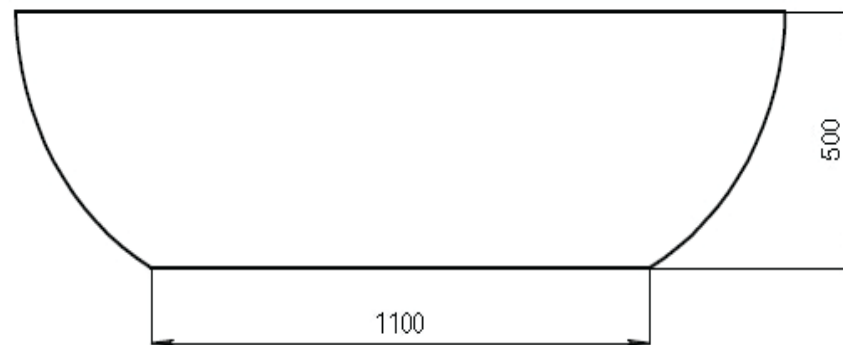

ST12 1700 JUSTINA FREESTANDING BATH

Notes:

- Freestanding bathtub
- Polymarble
- Matt white
- Chrome waste
- Optional matching stone waste
- 10 year manufacturers warranty

Finishes:

- Matte white
- Gloss white

Options:

- Overflow
- Non-overflow
- Stone waste

Size: 1700 L x 850 W x 500 H (mm)

Net Weight: 172kg
Gross Weight: 142kg
Volume: 338L
Unit: mm

AUSTRALIA

Phone: 1800 462 946

Email: sales@stonebaths.com.au

Web: stonebaths.com.au