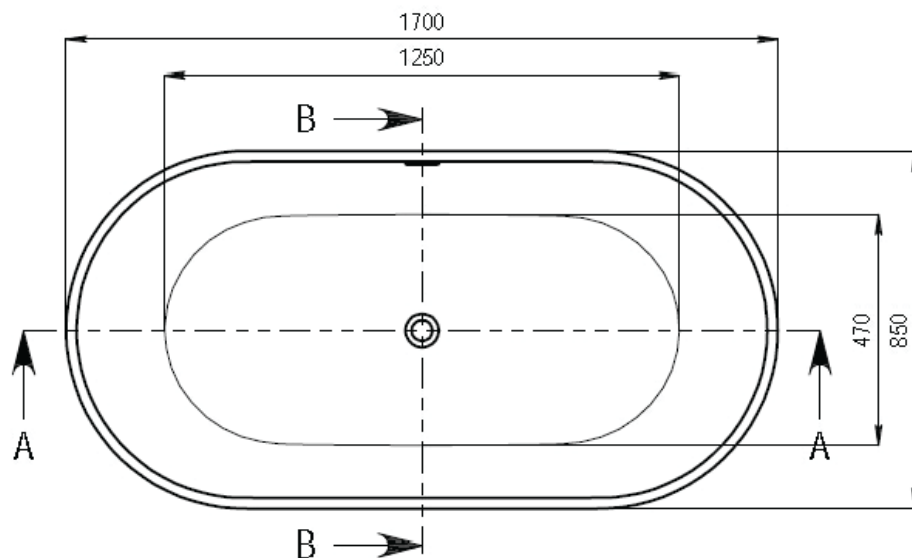

Options:

- Overflow
- Non-overflow
- Stone waste

Size: 1700 L x 850 W x 500 H (mm)

Net Weight: 172kg
Gross Weight: 142kg
Volume: 338L
Unit: mm

AUSTRALIA

Phone: 1800 462 946

Email: sales@stonebaths.com.au

Web: stonebaths.com.au