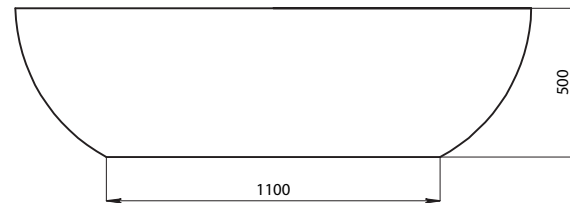

ST12 Justina 1650mm Freestanding Bath

Notes:

- Freestanding bathtub
- Polymarble
- Matt white
- Chrome waste
- Optional matching stone waste
- 10 year manufacturers warranty

Finishes:

- Matte white
- Gloss white

Options:

- Overflow
- Non-overflow
- Stone waste

Size: 1650 L x W 970 x H 500 (mm)

SECTION B-B

SECTION A-A

DETAIL C
SCALE 1:4

DETAIL D
SCALE 1:4

Net Weight: 153kg
Gross Weight: 208kg
Volume: 338L
Unit: mm