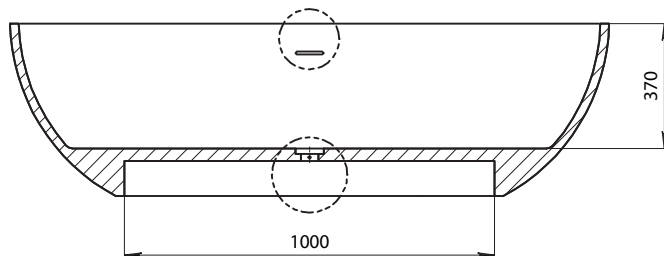

ST12 Justina 1650mm Freestanding Bath

Notes:

- Freestanding bathtub
- Polymarble
- Matt white
- Chrome waste
- Optional matching stone waste
- 10 year manufacturers warranty

Finishes:

- Matte white
- Gloss white

Options:

- Overflow
- Non-overflow
- Stone waste

Size: 1650 L x W 970 x H 500 (mm)

SECTION B-B

SECTION A-A

DETAIL C
SCALE 1:4

DETAIL D
SCALE 1:4

Net Weight: 153kg
Gross Weight: 208kg
Volume: 338L
Unit: mm