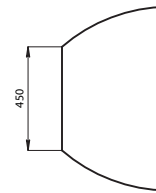

Options:

- Overflow
- Non-overflow
- Stone waste

Size: 1650 L x W 970 x H 500 (mm)

SECTION B-B

SECTION A-A

DETAIL C
SCALE 1:4

DETAIL D
SCALE 1:4

Net Weight: 153kg
Gross Weight: 208kg
Volume: 338L
Unit: mm