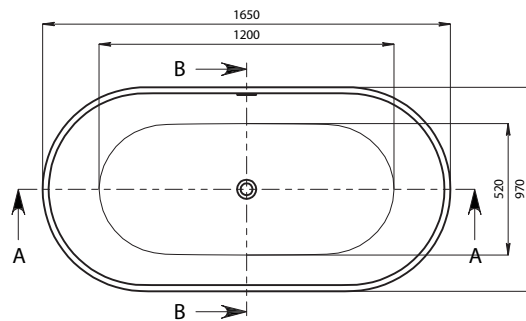

Options:

- Overflow
- Non-overflow
- Stone waste

Size: 1650 L x W 970 x H 500 (mm)

SECTION B-B

SECTION A-A

DETAIL C
SCALE 1:4

DETAIL D
SCALE 1:4

Net Weight: 153kg
Gross Weight: 208kg
Volume: 338L
Unit: mm