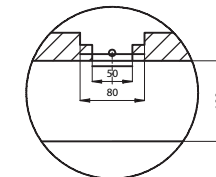

Options:

- Overflow
- Non-overflow
- Stone waste

Size: 1650 L x W 970 x H 500 (mm)

SECTION B-B

SECTION A-A

DETAIL C
SCALE 1:4

DETAIL D
SCALE 1:4

Net Weight: 153kg
Gross Weight: 208kg
Volume: 338L
Unit: mm