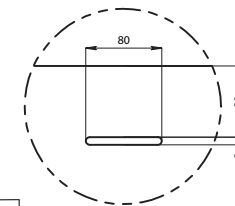

Options:

- Overflow
- Non-overflow
- Stone waste

Size: 1650 L x W 970 x H 500 (mm)

SECTION B-B

SECTION A-A

DETAIL C
SCALE 1:4

DETAIL D
SCALE 1:4

Net Weight: 153kg
Gross Weight: 208kg
Volume: 338L
Unit: mm