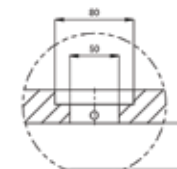

Options:

- Overflow
- Non-overflow
- Stone waste

Size: 1500 L x 760 W x 490 H (mm)

Net Weight: 134kg
Gross Weight: 174kg
Volume: 220.5L
Unit: mm

SECTION A-A

SECTION B-B

DETAIL C
SCALE 1:4

DETAIL D
SCALE 1:4