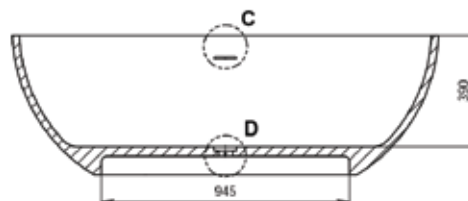

Options:

- Overflow
- Non-overflow
- Stone waste

Size: 1500 L x 760 W x 490 H (mm)

Net Weight: 134kg
Gross Weight: 174kg
Volume: 220.5L
Unit: mm

SECTION A-A

SECTION B-B

DETAIL C
SCALE 1:4

DETAIL D
SCALE 1:4