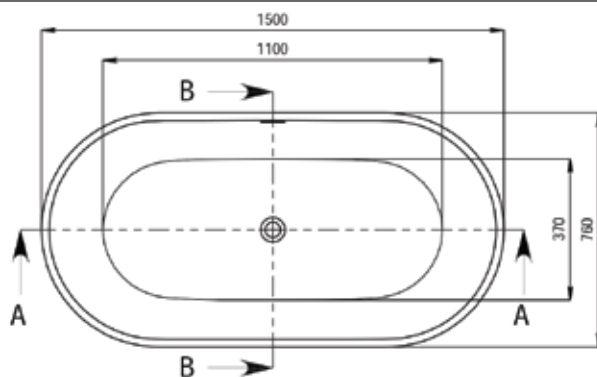

Options:

- Overflow
- Non-overflow
- Stone waste

Size: 1500 L x 760 W x 490 H (mm)

Net Weight: 134kg
Gross Weight: 174kg
Volume: 220.5L
Unit: mm

SECTION A-A

SECTION B-B

DETAIL C
SCALE 1:4

DETAIL D
SCALE 1:4