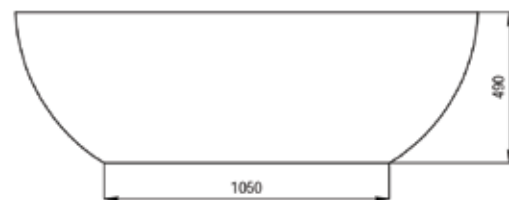

ST12 Justina 1500mm Freestanding Bath

Notes:

- Freestanding bathtub
- Polymarble
- Matt white
- Chrome waste
- Optional matching stone waste
- 10 year manufacturers warranty

Finishes:

- Matte white
- Gloss white

Options:

- Overflow
- Non-overflow
- Stone waste

Size: 1500 L x 760 W x 490 H (mm)

Net Weight: 134kg
Gross Weight: 174kg
Volume: 220.5L
Unit: mm

SECTION A-A

SECTION B-B

DETAIL C
SCALE 1:4

DETAIL D
SCALE 1:4