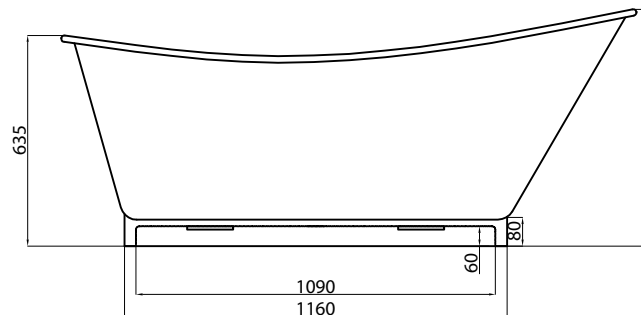

ST11 Sophia Freestanding Bath

Notes:

- Freestanding bath
- Polymarble or solid surface composition
- Matte white
- No overflow
- Chrome waste
- Optional matching stone waste available
- 10 years manufacturers warranty

Size: 1750L x 740W x 700H (mm)

Finishes:

- Matte white
- Gloss white

Options:

- Overflow
- Stone waste

Net weight: 115kg
 Gross weight: 182kg
 Water Capacity: 260lt
 Unit: mm