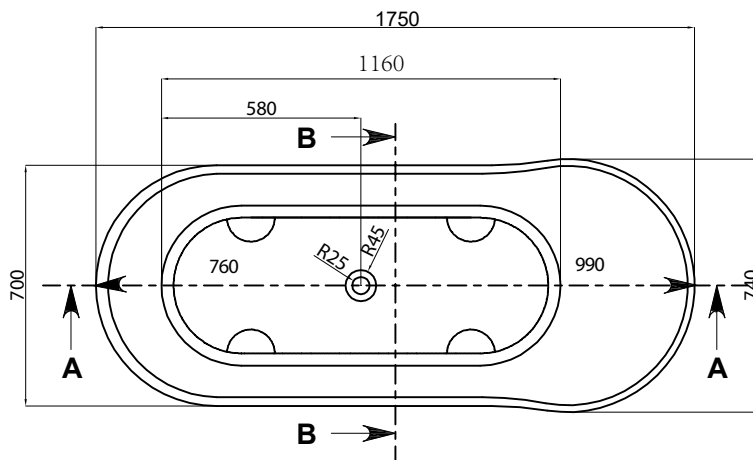

ST11 Sophia Freestanding Bath

Notes:

- Freestanding bath
- Polymarble or solid surface composition
- Matte white
- No overflow
- Chrome waste
- Optional matching stone waste available
- 10 years manufacturers warranty

Size: 1750L x 740W x 700H (mm)

Finishes:

- Matte white
- Gloss white

Options:

- Overflow
- Stone waste

Net weight: 115kg
 Gross weight: 182kg
 Water Capacity: 260lt
 Unit: mm