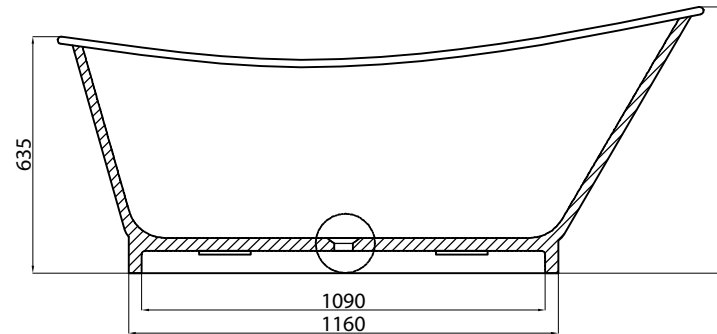

ST11 Sophia Freestanding Bath

Notes:

- Freestanding bath
- Polymarble or solid surface composition
- Matte white
- No overflow
- Chrome waste
- Optional matching stone waste available
- 10 years manufacturers warranty

Size: 1750L x 740W x 700H (mm)

Finishes:

- Matte white
- Gloss white

Options:

- Overflow
- Stone waste

Net weight: 115kg
 Gross weight: 182kg
 Water Capacity: 260lt
 Unit: mm