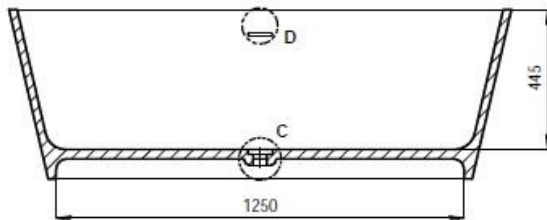

### Options:

- Overflow
- Non-overflow
- Stone waste

**Size:** 1600 L x 760 W x 540 H (mm)

Net Weight: 128kg  
Gross Weight: 187kg  
Volume: 273L  
Unit: mm