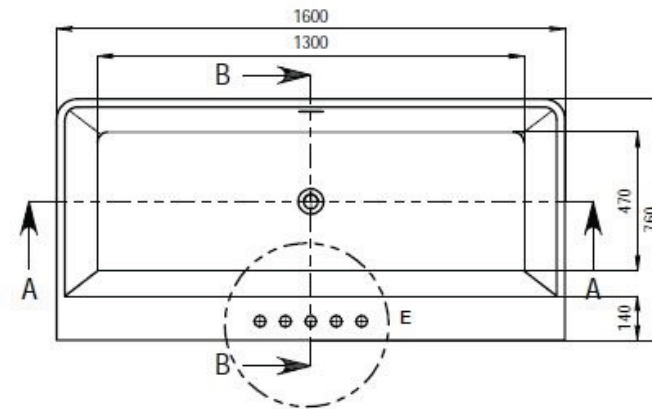

### Options:

- Overflow
- Non-overflow
- Stone waste

**Size:** 1600 L x 760 W x 540 H (mm)

Net Weight: 128kg  
Gross Weight: 187kg  
Volume: 273L  
Unit: mm