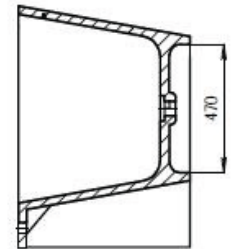

### Options:

- Overflow
- Non-overflow
- Stone waste

**Size:** 1600 L x 760 W x 540 H (mm)

Net Weight: 128kg  
Gross Weight: 187kg  
Volume: 273L  
Unit: mm