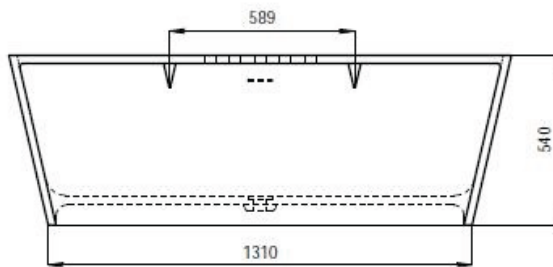

### Options:

- Overflow
- Non-overflow
- Stone waste

**Size:** 1600 L x 760 W x 540 H (mm)

Net Weight: 128kg  
Gross Weight: 187kg  
Volume: 273L  
Unit: mm