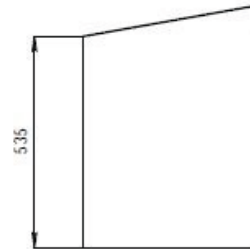

### Options:

- Overflow
- Non-overflow
- Stone waste

**Size:** 1600 L x 760 W x 540 H (mm)

Net Weight: 128kg  
Gross Weight: 187kg  
Volume: 273L  
Unit: mm