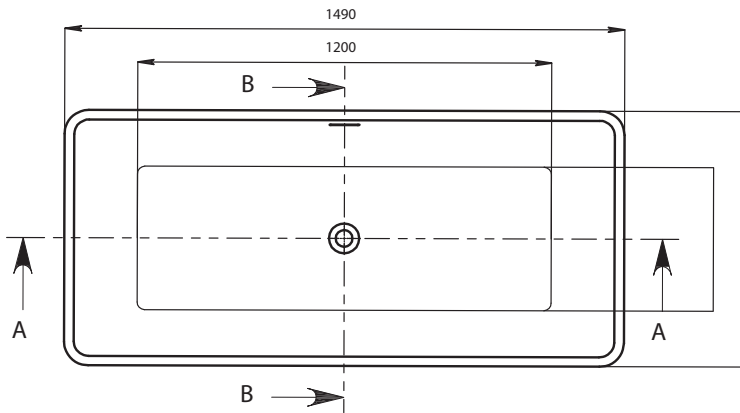

ST05 Melissa Freestanding Bath

Notes:

- Freestanding bath
- Polymarble or solid surface composition
- No overflow
- Matte white
- Chrome w/aste
- Optional matching stone waste available
- 10 years manufacturers warranty

Finishes:

- Matte white
- Gloss white

Options:

- Overflow
- Stone waste

Size: 1490L x 680W x 530H (mm)

Net weight: 114kg
 Gross weight: 156kg
 Water capacity: 247lt
 Unit: mm