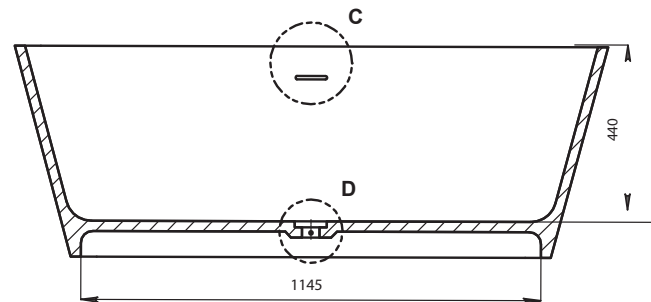

ST05 Melissa Freestanding Bath

Notes:

- Freestanding bath
- Polymarble or solid surface composition
- No overflow
- Matte white
- Chrome w/aste
- Optional matching stone waste available
- 10 years manufacturers warranty

Finishes:

- Matte white
- Gloss white

Options:

- Overflow
- Stone waste

Size: 1490L x 680W x 530H (mm)

Net weight: 114kg
 Gross weight: 156kg
 Water capacity: 247lt
 Unit: mm