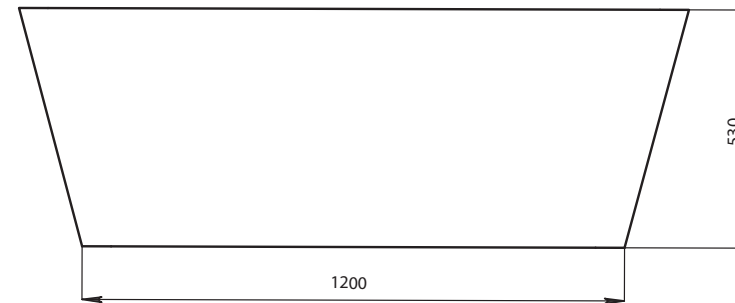

ST05 Melissa Freestanding Bath

Notes:

- Freestanding bath
- Polymarble or solid surface composition
- No overflow
- Matte white
- Chrome w/aste
- Optional matching stone waste available
- 10 years manufacturers warranty

Finishes:

- Matte white
- Gloss white

Options:

- Overflow
- Stone waste

Size: 1490L x 680W x 530H (mm)

Net weight: 114kg
 Gross weight: 156kg
 Water capacity: 247lt
 Unit: mm