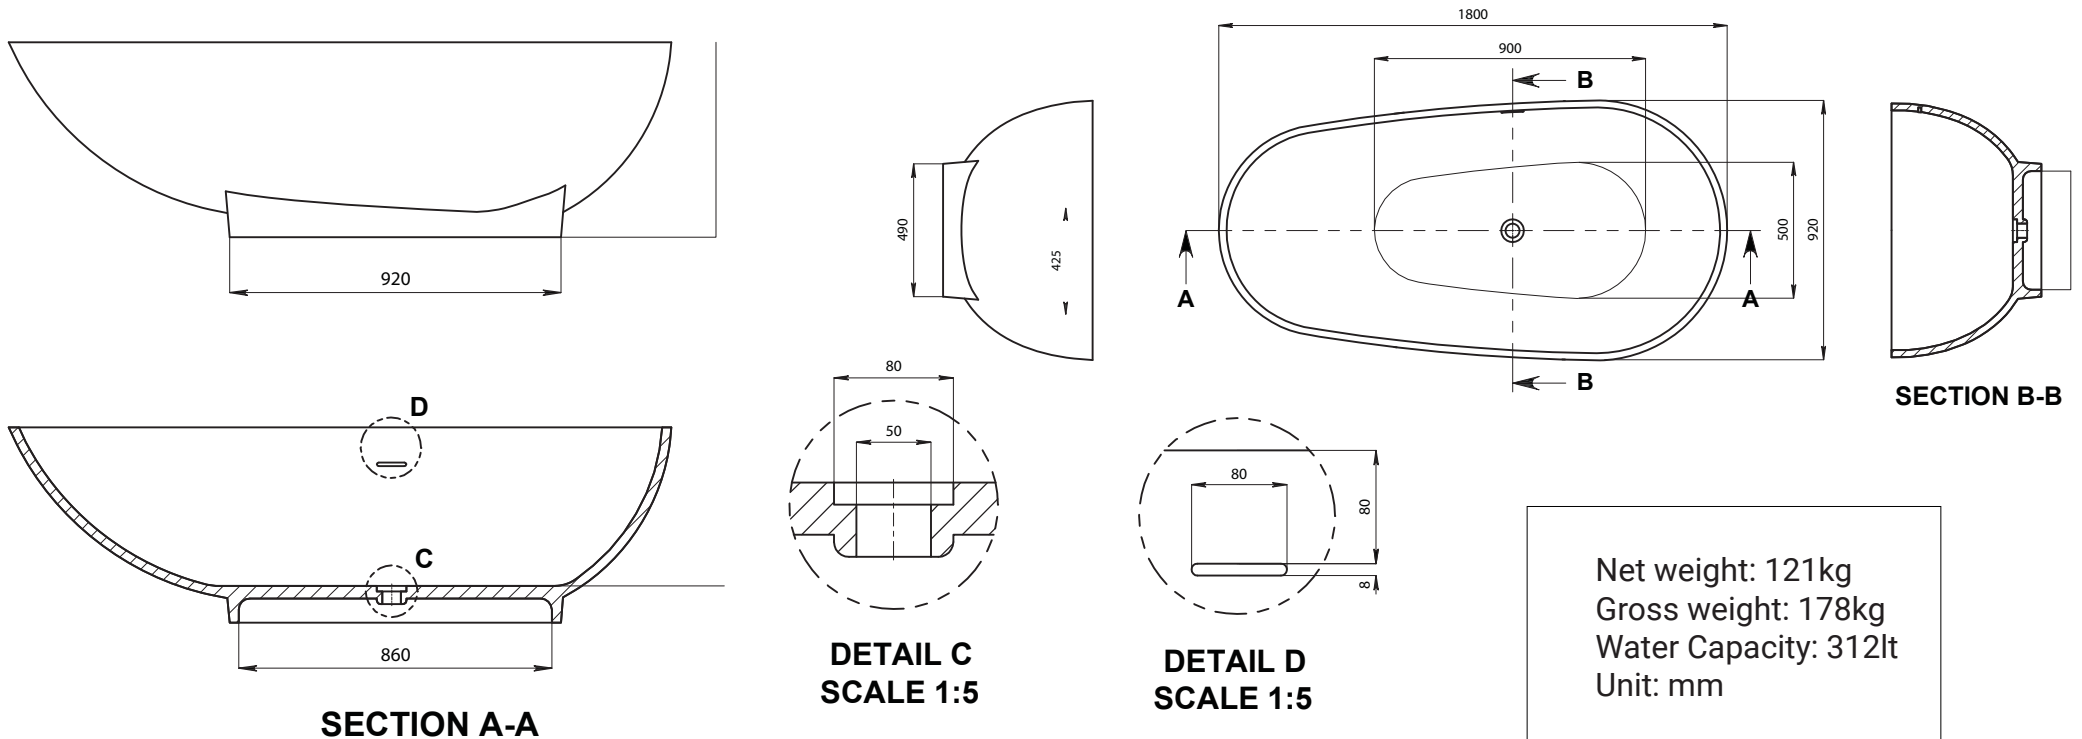

ST04 Gemma Freestanding Bath

Notes:

- Freestanding bath
- Polymarble or solid surface composition
- Matte white
- No overflow
- Chrome waste
- Optional matching stone waste available
- 10 years manufacturers warranty

Finishes:

- Matte white
- Gloss white

Options:

- Overflow
- Stone waste

Size: 1800L x 920W x 520H (mm)

Net weight: 121kg
 Gross weight: 178kg
 Water Capacity: 312lt
 Unit: mm