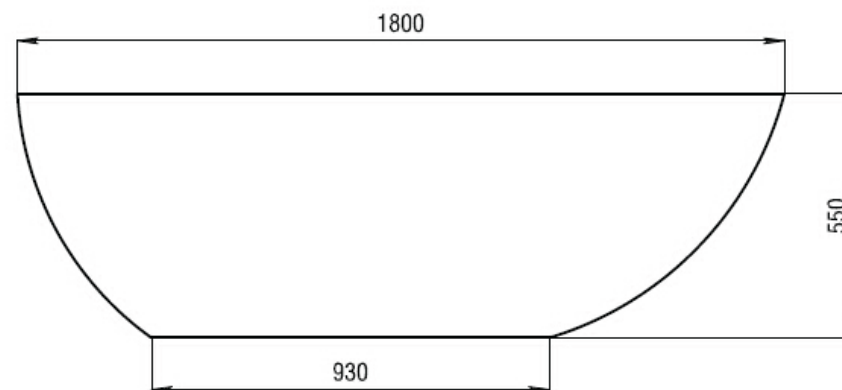

ST03 JOLANDA FREESTANDING 1800mm

Notes:

- Freestanding bathtub
- Polymarble
- Matt white
- Chrome waste
- Optional matching stone waste
- 10 year manufacturers warranty

Finishes:

- Matte white
- Gloss white

Options:

- Overflow
- Non-overflow
- Stone waste

Size: 1800L x 921W x 550 H (mm)

Net Weight: 153kg
Gross Weight: 208kg
Volume: 312L
Unit: mm

AUSTRALIA

Phone: 1800 462 946
Email: sales@stonebaths.com.au
Web: stonebaths.com.au