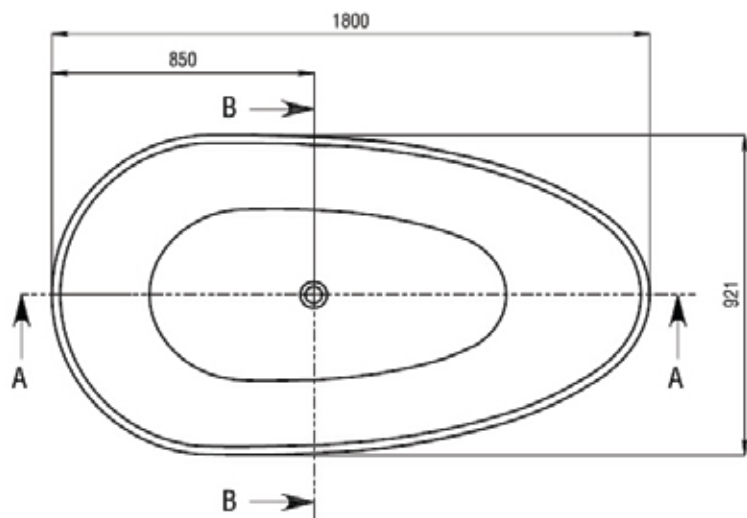

ST03 JOLANDA FREESTANDING 1800mm

Notes:

- Freestanding bathtub
- Polymarble
- Matt white
- Chrome waste
- Optional matching stone waste
- 10 year manufacturers warranty

Finishes:

- Matte white
- Gloss white

Options:

- Overflow
- Non-overflow
- Stone waste

Size: 1800L x 921W x 550 H (mm)

Net Weight: 153kg
Gross Weight: 208kg
Volume: 312L
Unit: mm

AUSTRALIA

Phone: 1800 462 946
Email: sales@stonebaths.com.au
Web: stonebaths.com.au