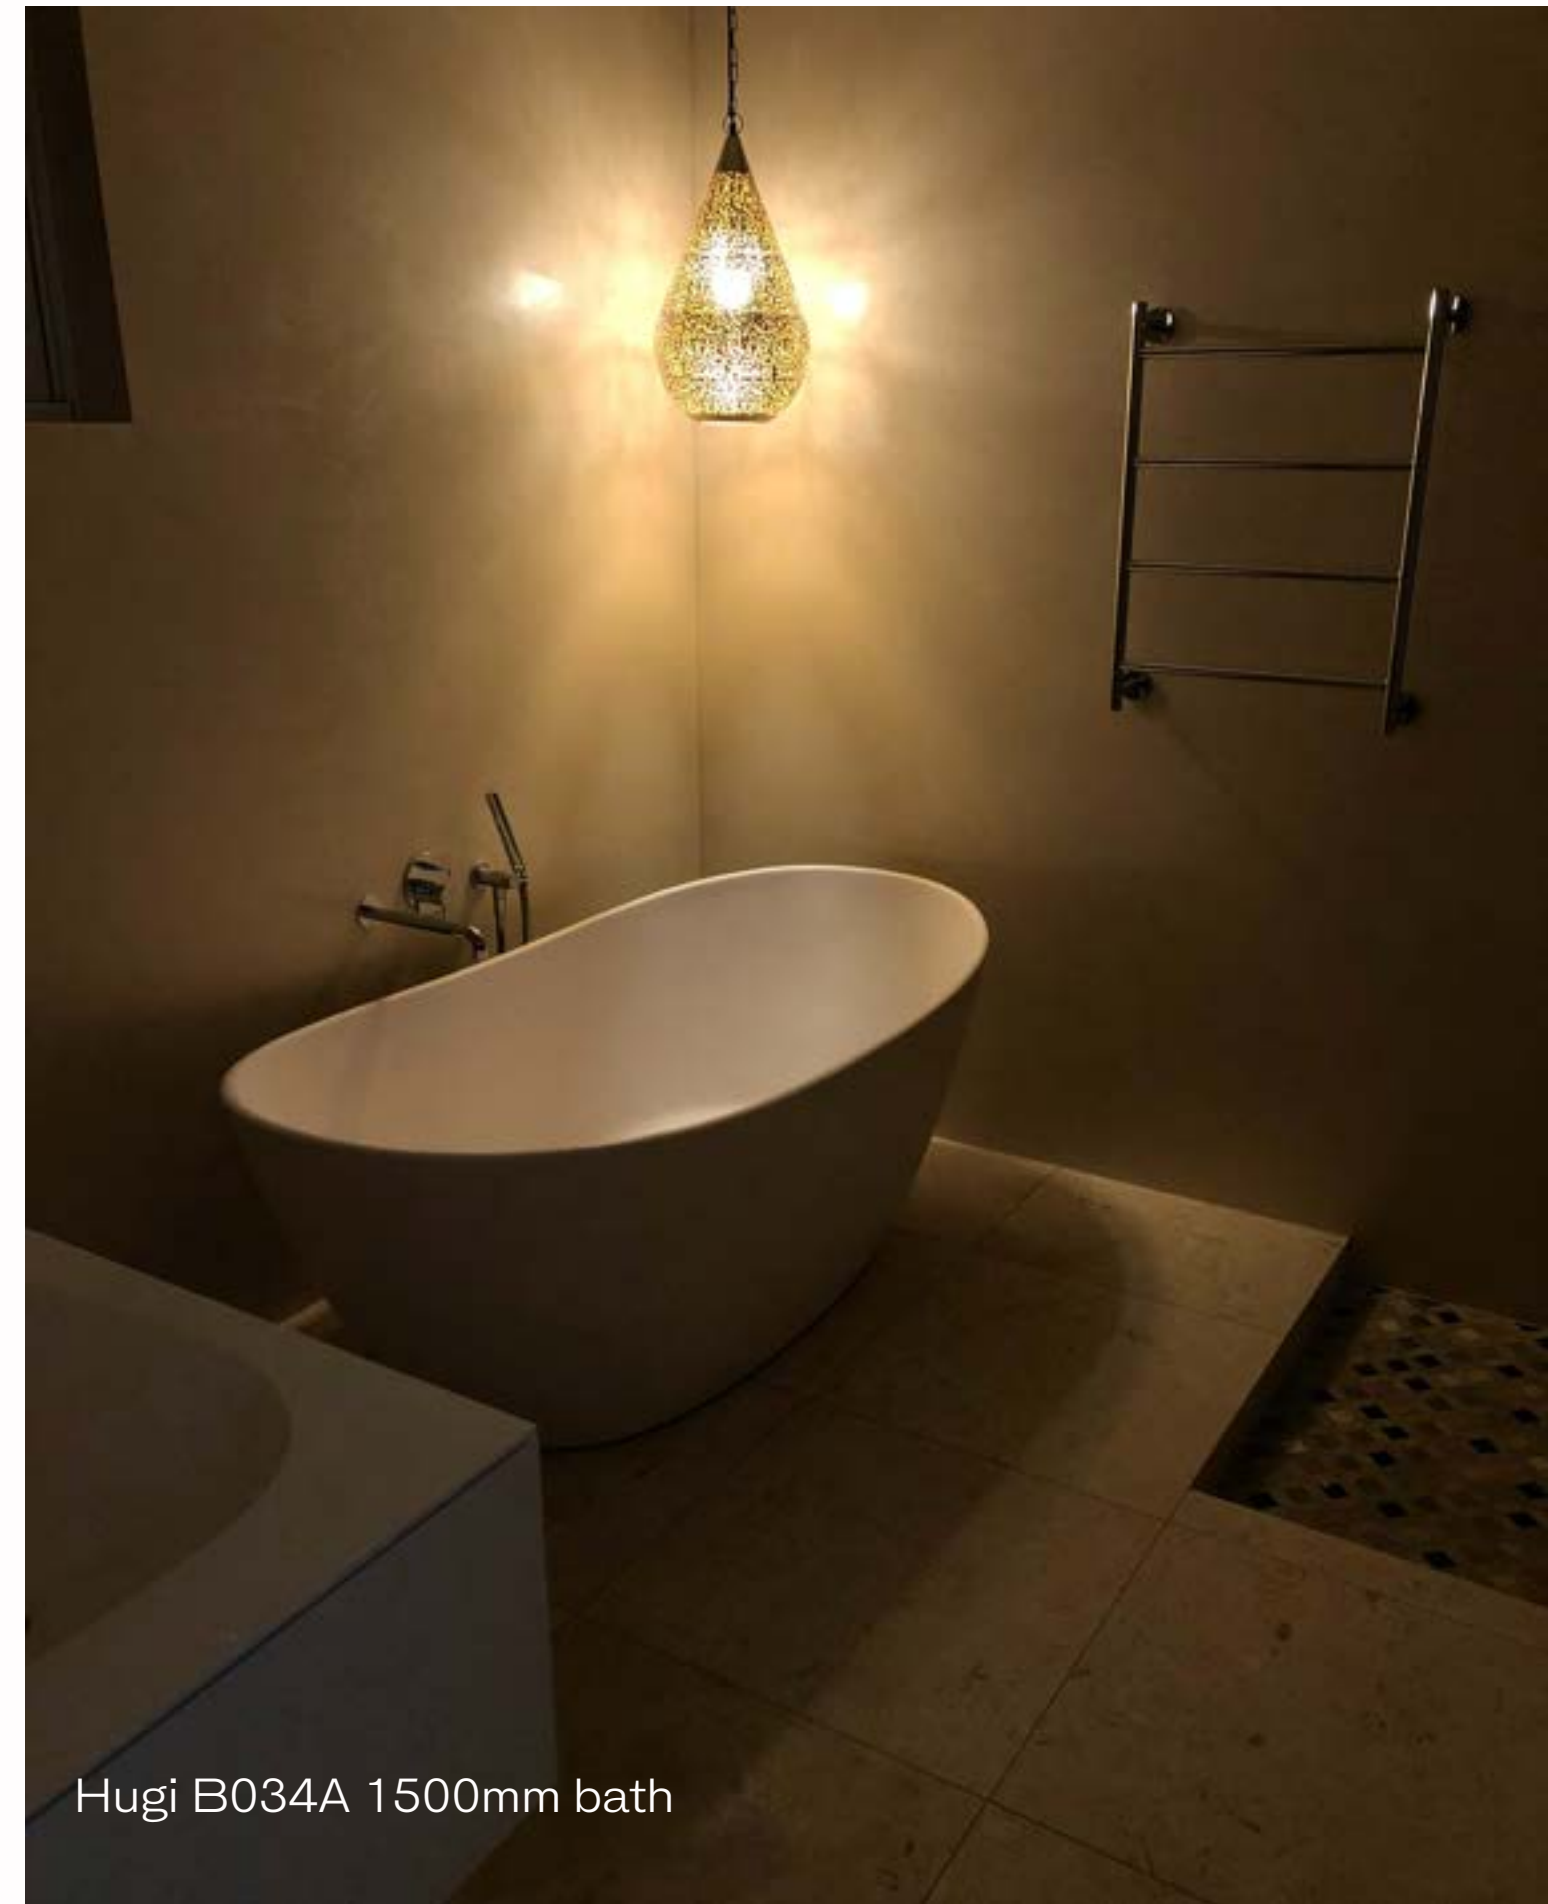

Hamilton,
NZ

Toka lite Vivienne ST26 1680mm bath
S1 basins
Toka tapware

Melbourne

S1 basins
Toka tapware

Toka lite Justina ST12 1700mm bath
Gia Ilatia G38577 basin

Melbourne

B1516 basins
Toka Tapware in brushed gunmetal