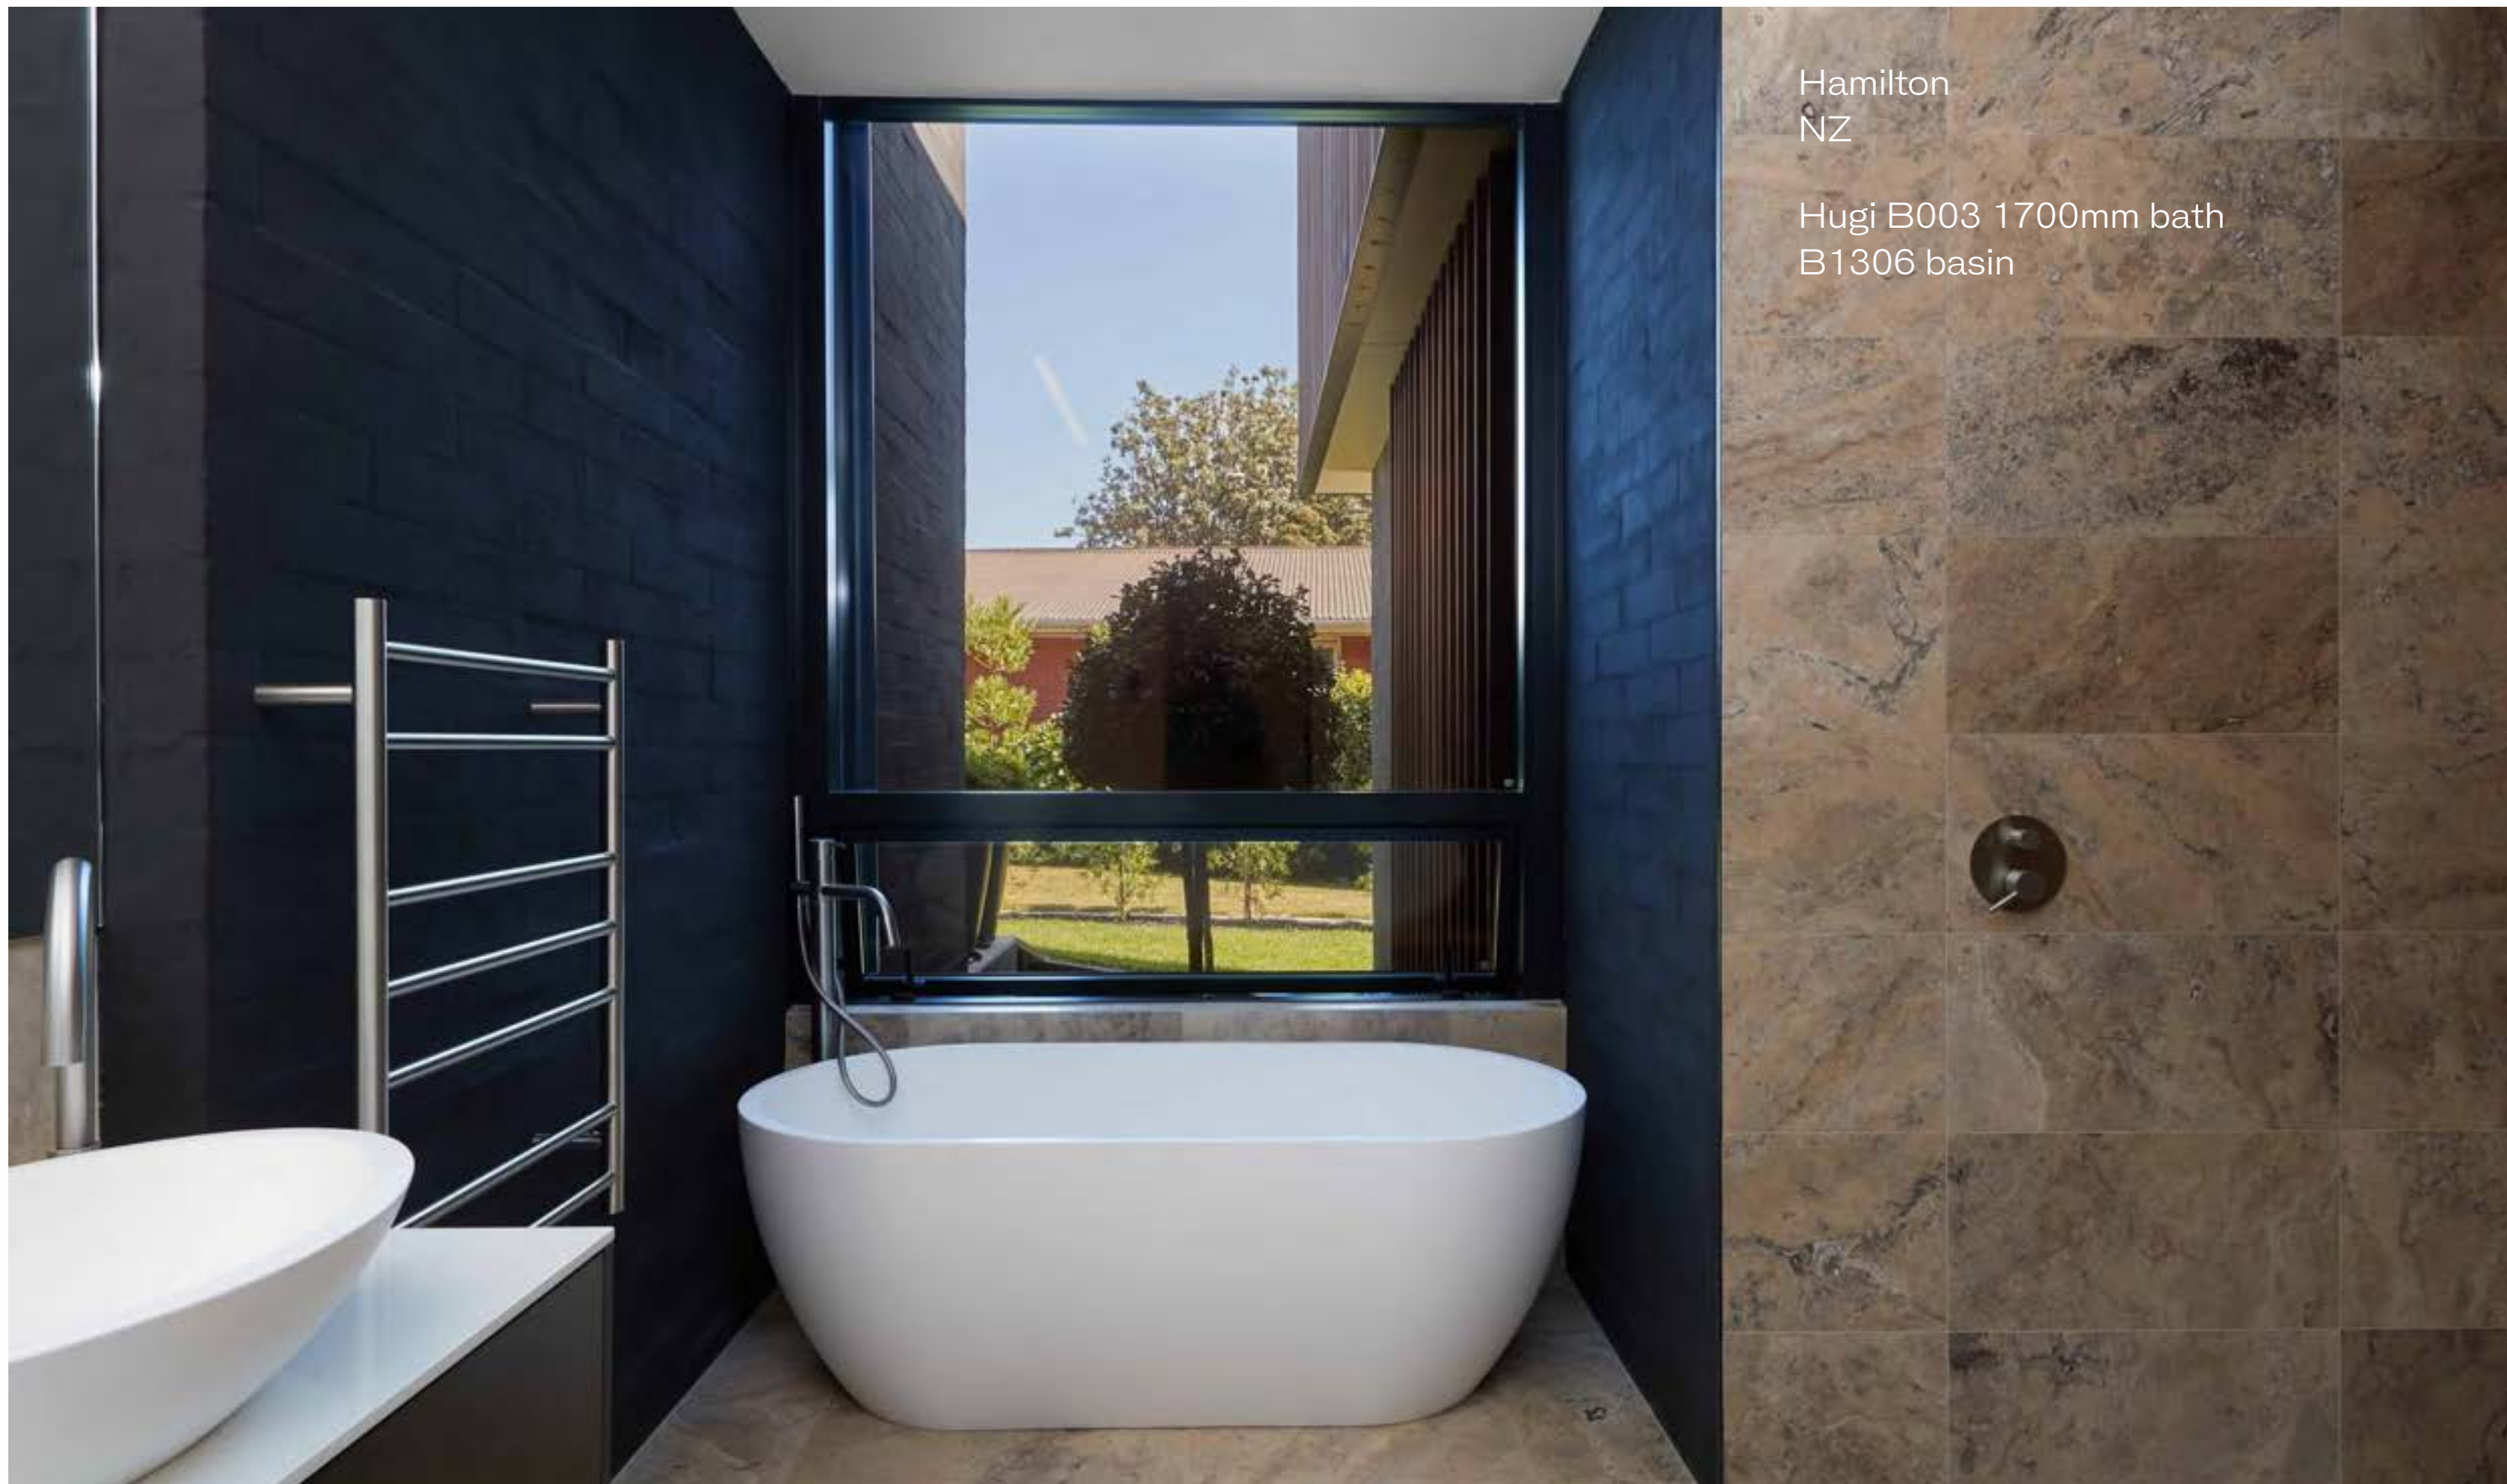

Toka Lite Bertina ST18 1720mm
G38388 basin

Toka Lite Bertina STB18 bath
CSB08 basin

Toka Lite Justina ST12 1700mm
Bertina STB18 basin

Hamilton
NZ

Hugi B003 1700mm bath
B1306 basin

Upmarket Toorak Townhouse
Melbourne
Hugi B087 1510mm round bath
Tui round recessed basins