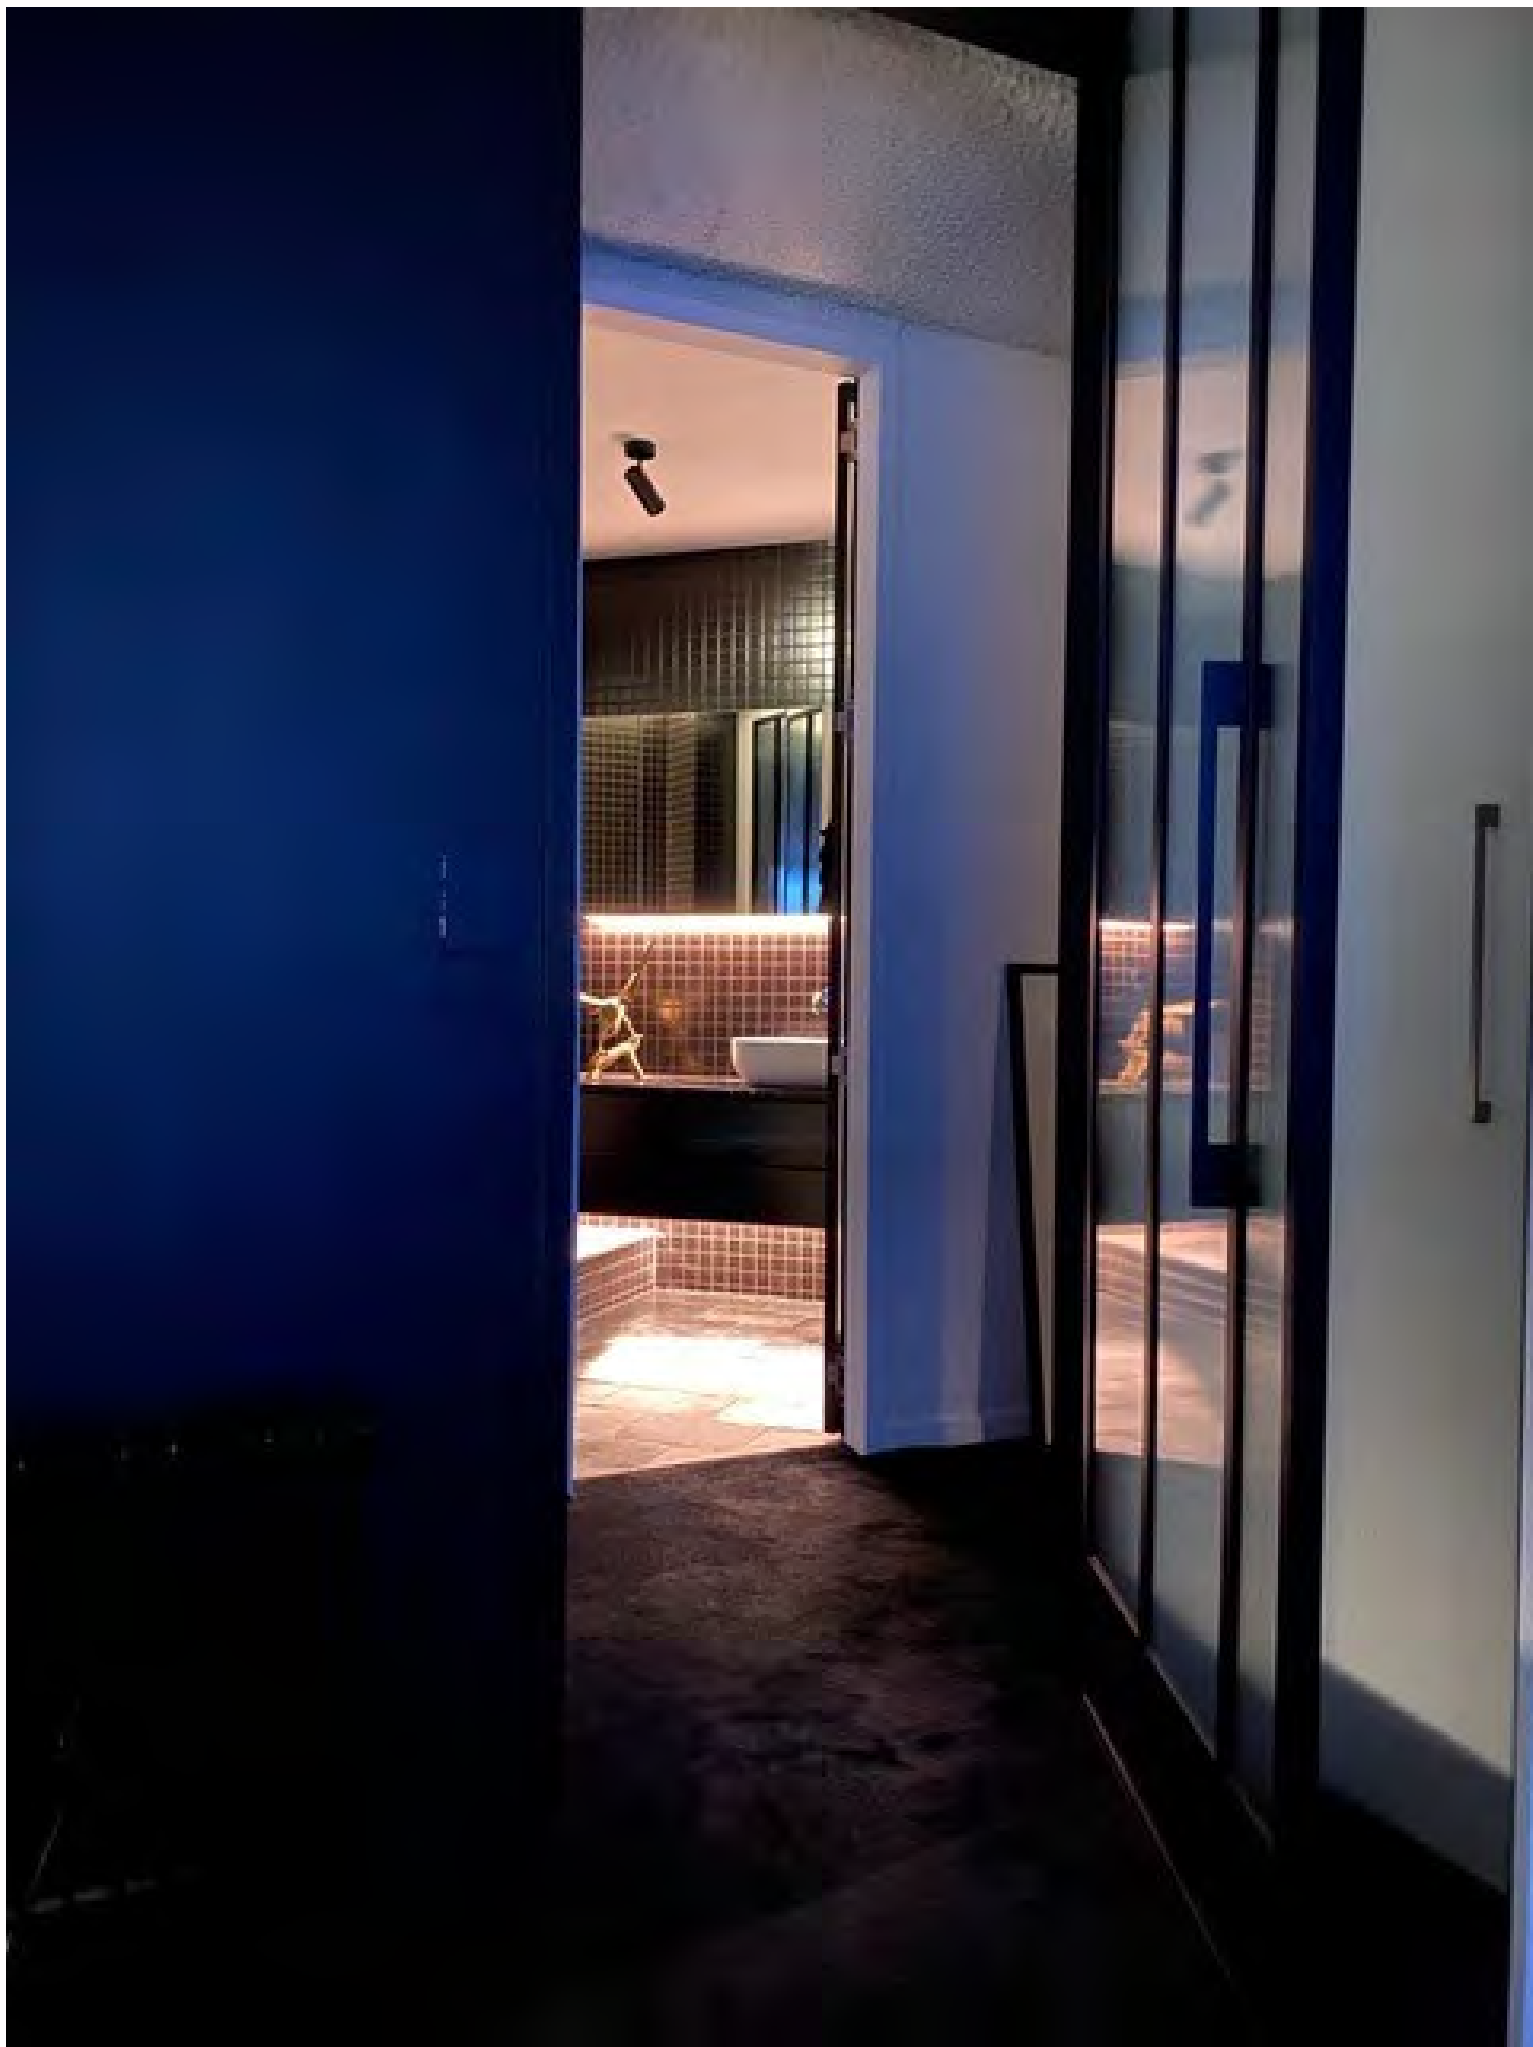

Apartment development
Toka lite Vivienne ST124,
Justina ST12 and Gigi Baths with a
combination of basins and benchtop
textures.
G38576 Basins

Hugi B1347 Basin

Toka lite Justina ST12 1500mm bath

Hugi B1507 basin