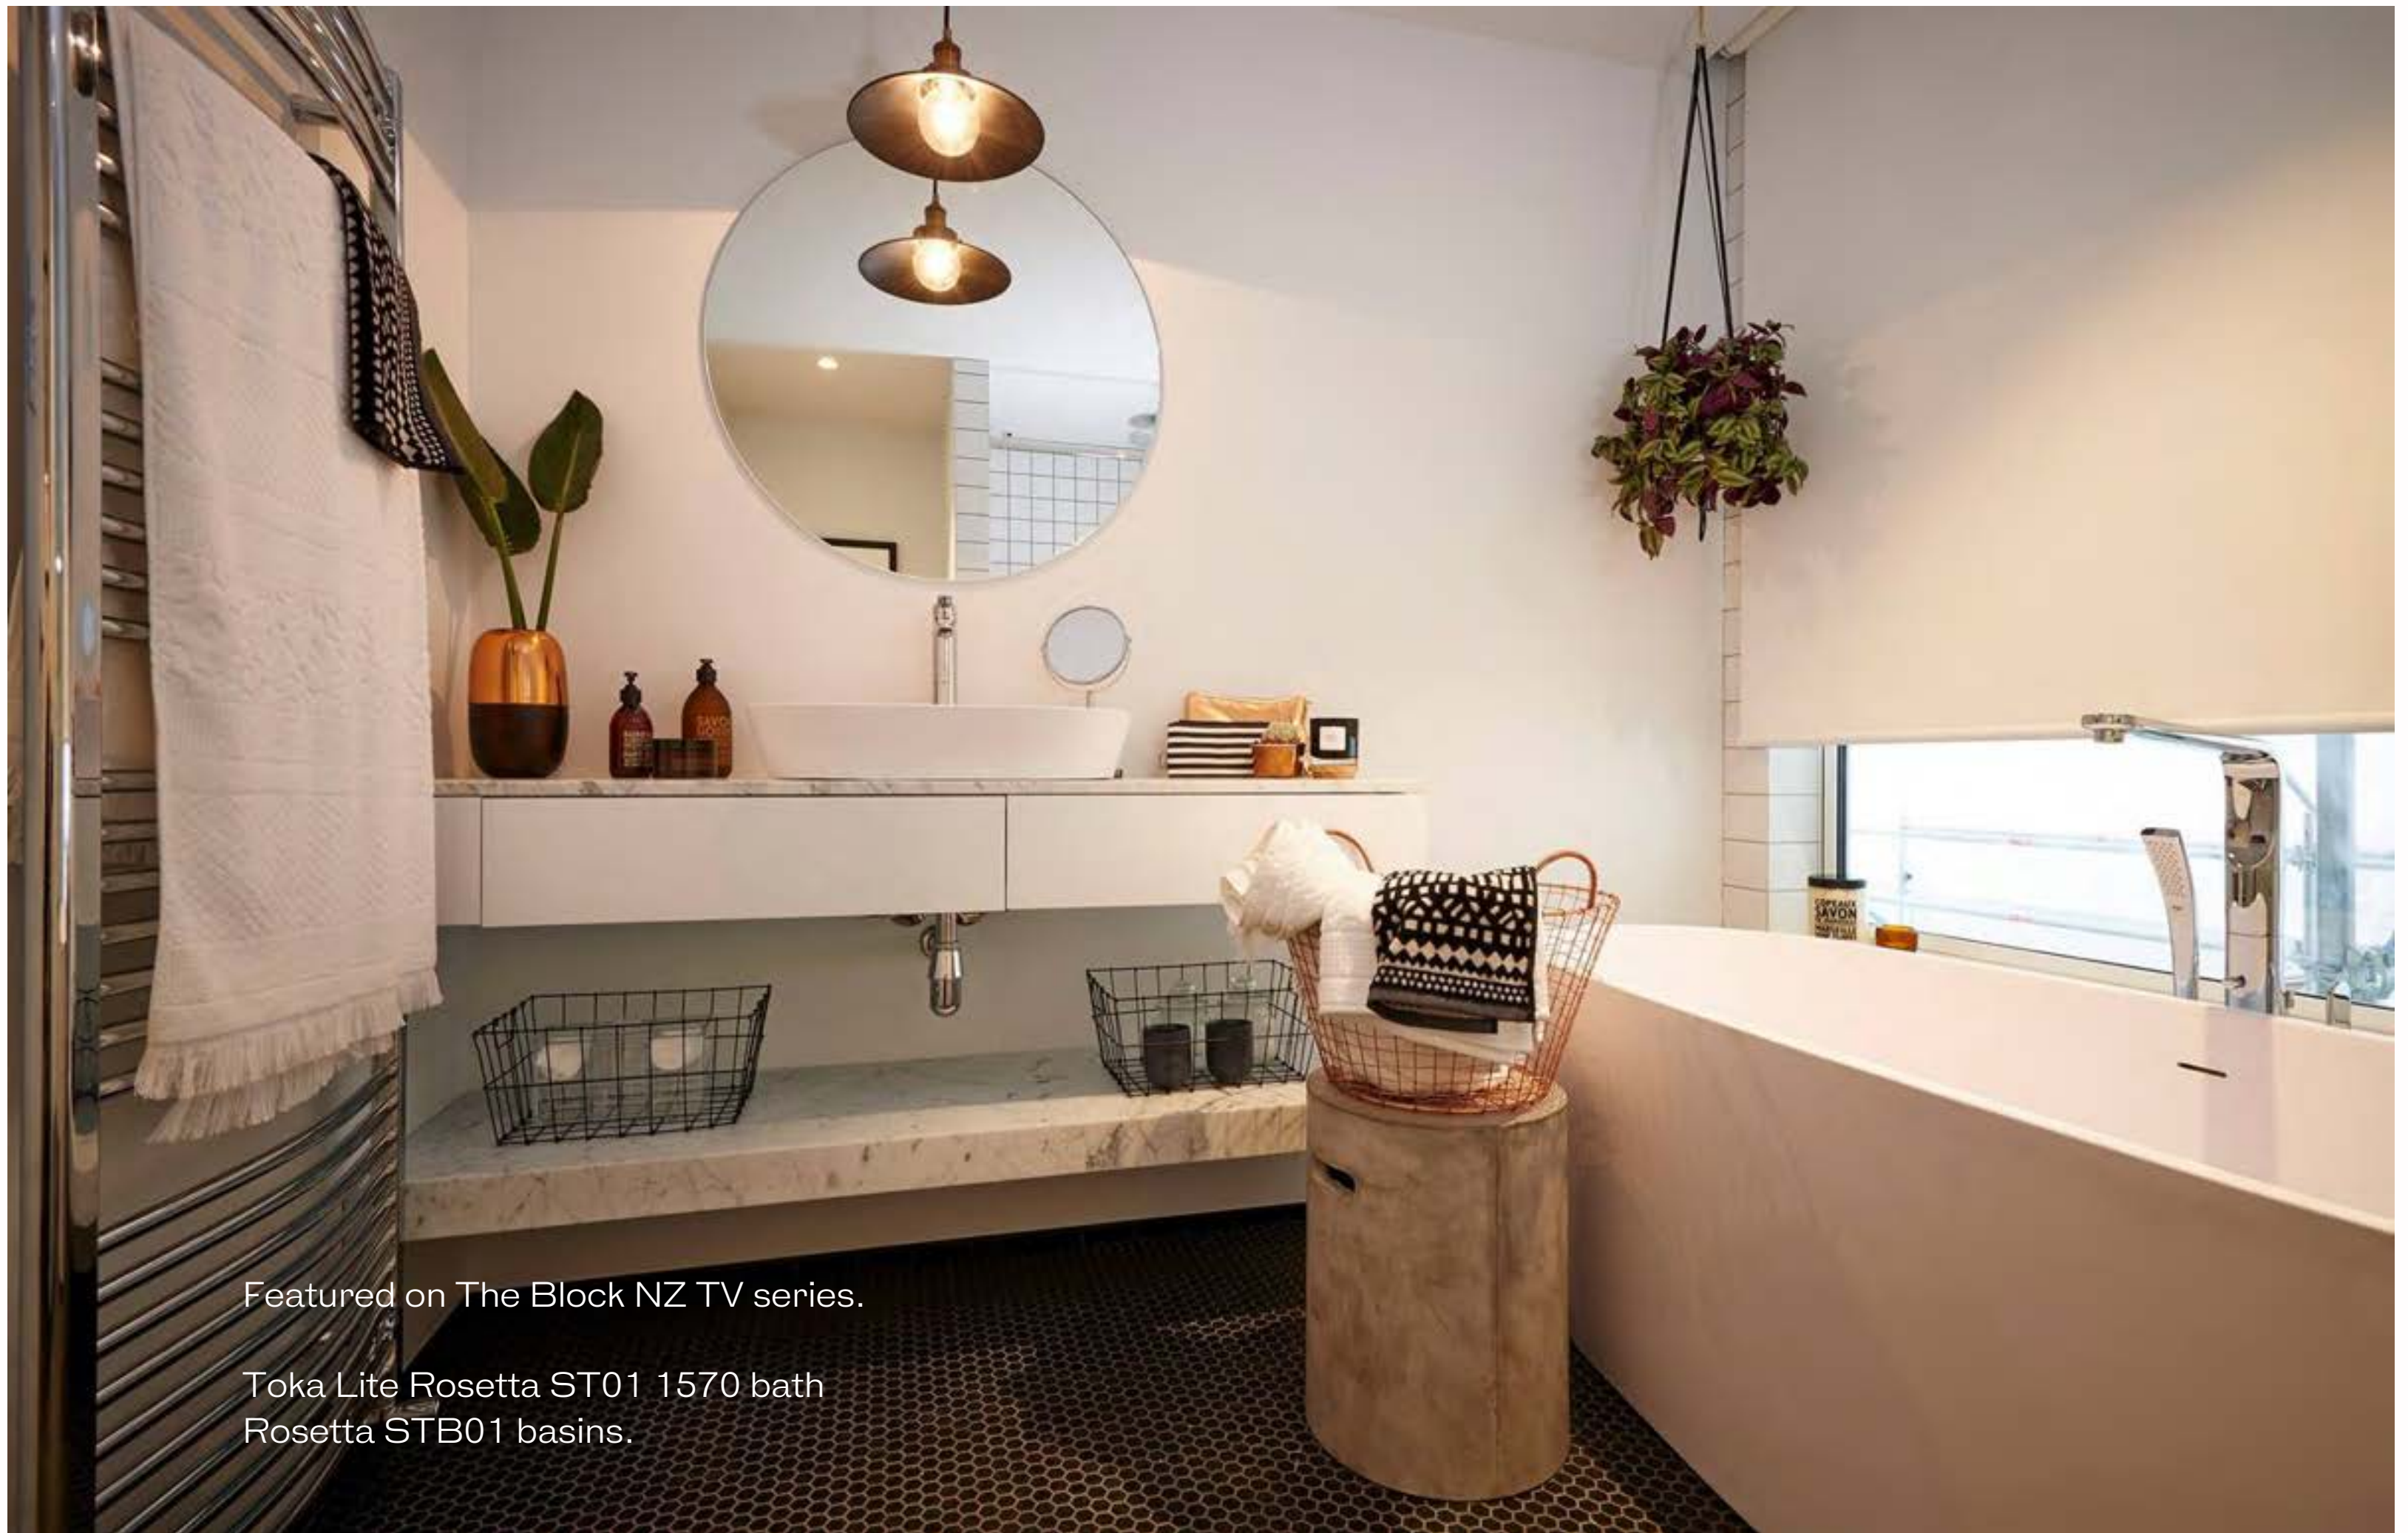

Toka Lite ST01 1570 bath
Fabricated trough basins

Toka Lite Rosetta ST01 1570 bath
Jess CSB83 pedestal basin

The Shack Cloudy Bay Estate
Toka Lite Rosetta ST01 bath

Featured on The Block NZ TV series.

Toka Lite Rosetta ST01 1570 bath
Rosetta STB01 basins.