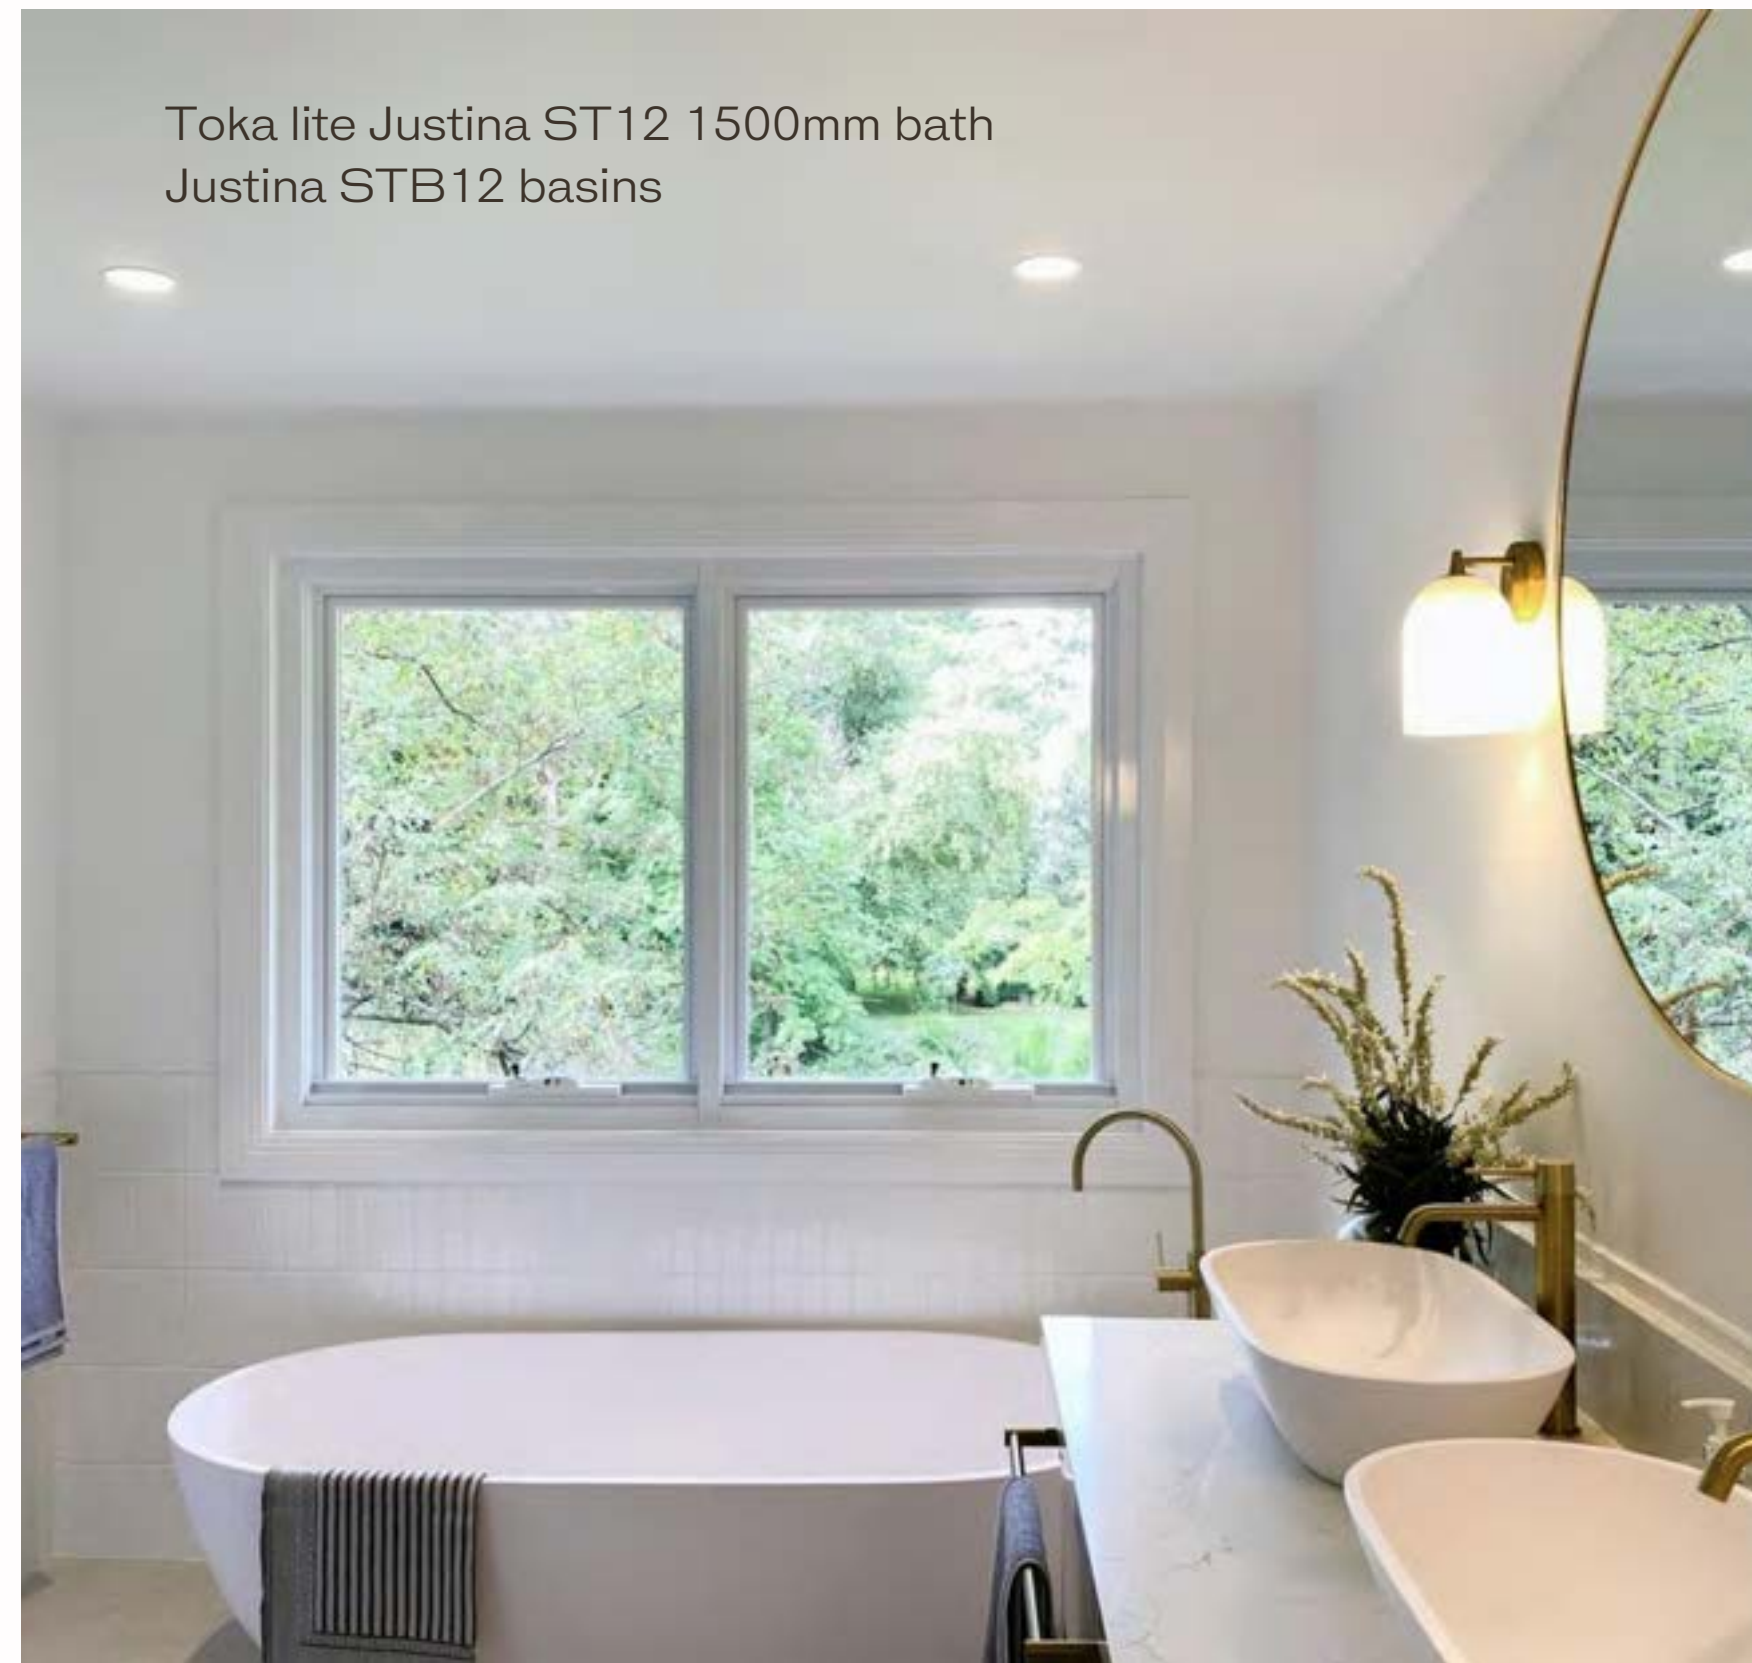

Toka lite Justina ST12 1500mm bath
Justina STB12 basins