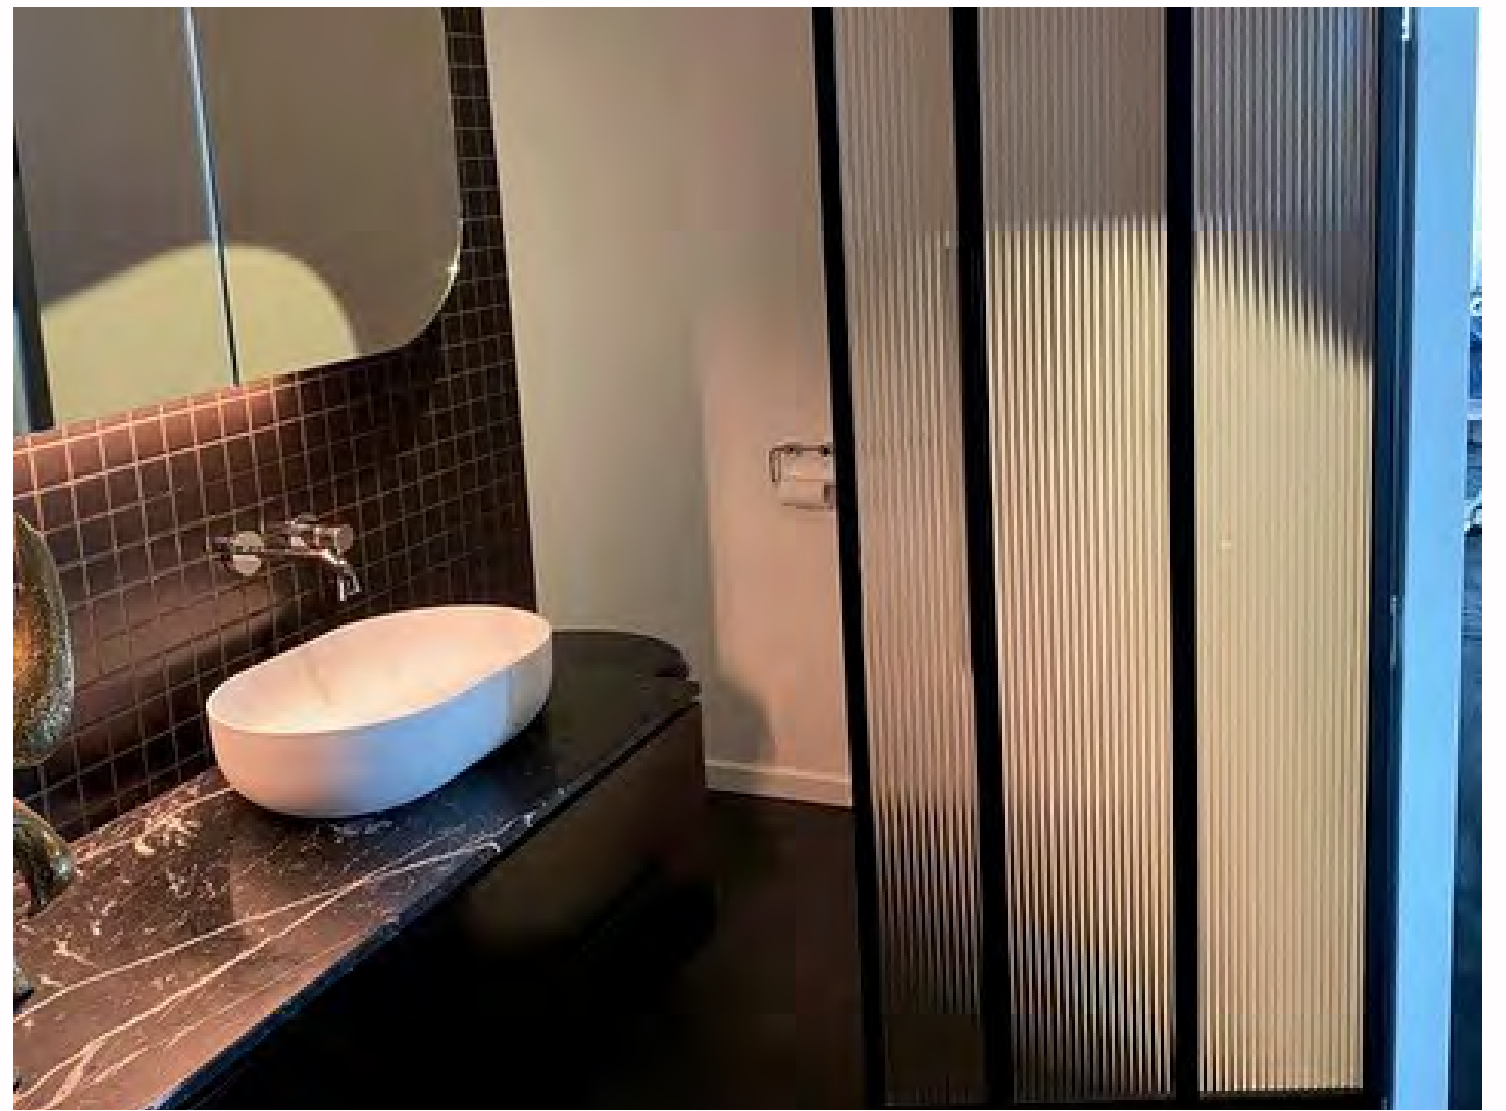

Apartment development
Toka lite Vivienne ST124,
Justina ST12 and Gigi Baths with a
combination of basins and benchtop
textures.
G38576 Basins

Hugi B1347 Basin

Toka lite Justina ST12 1500mm bath

Hugi B1507 basin