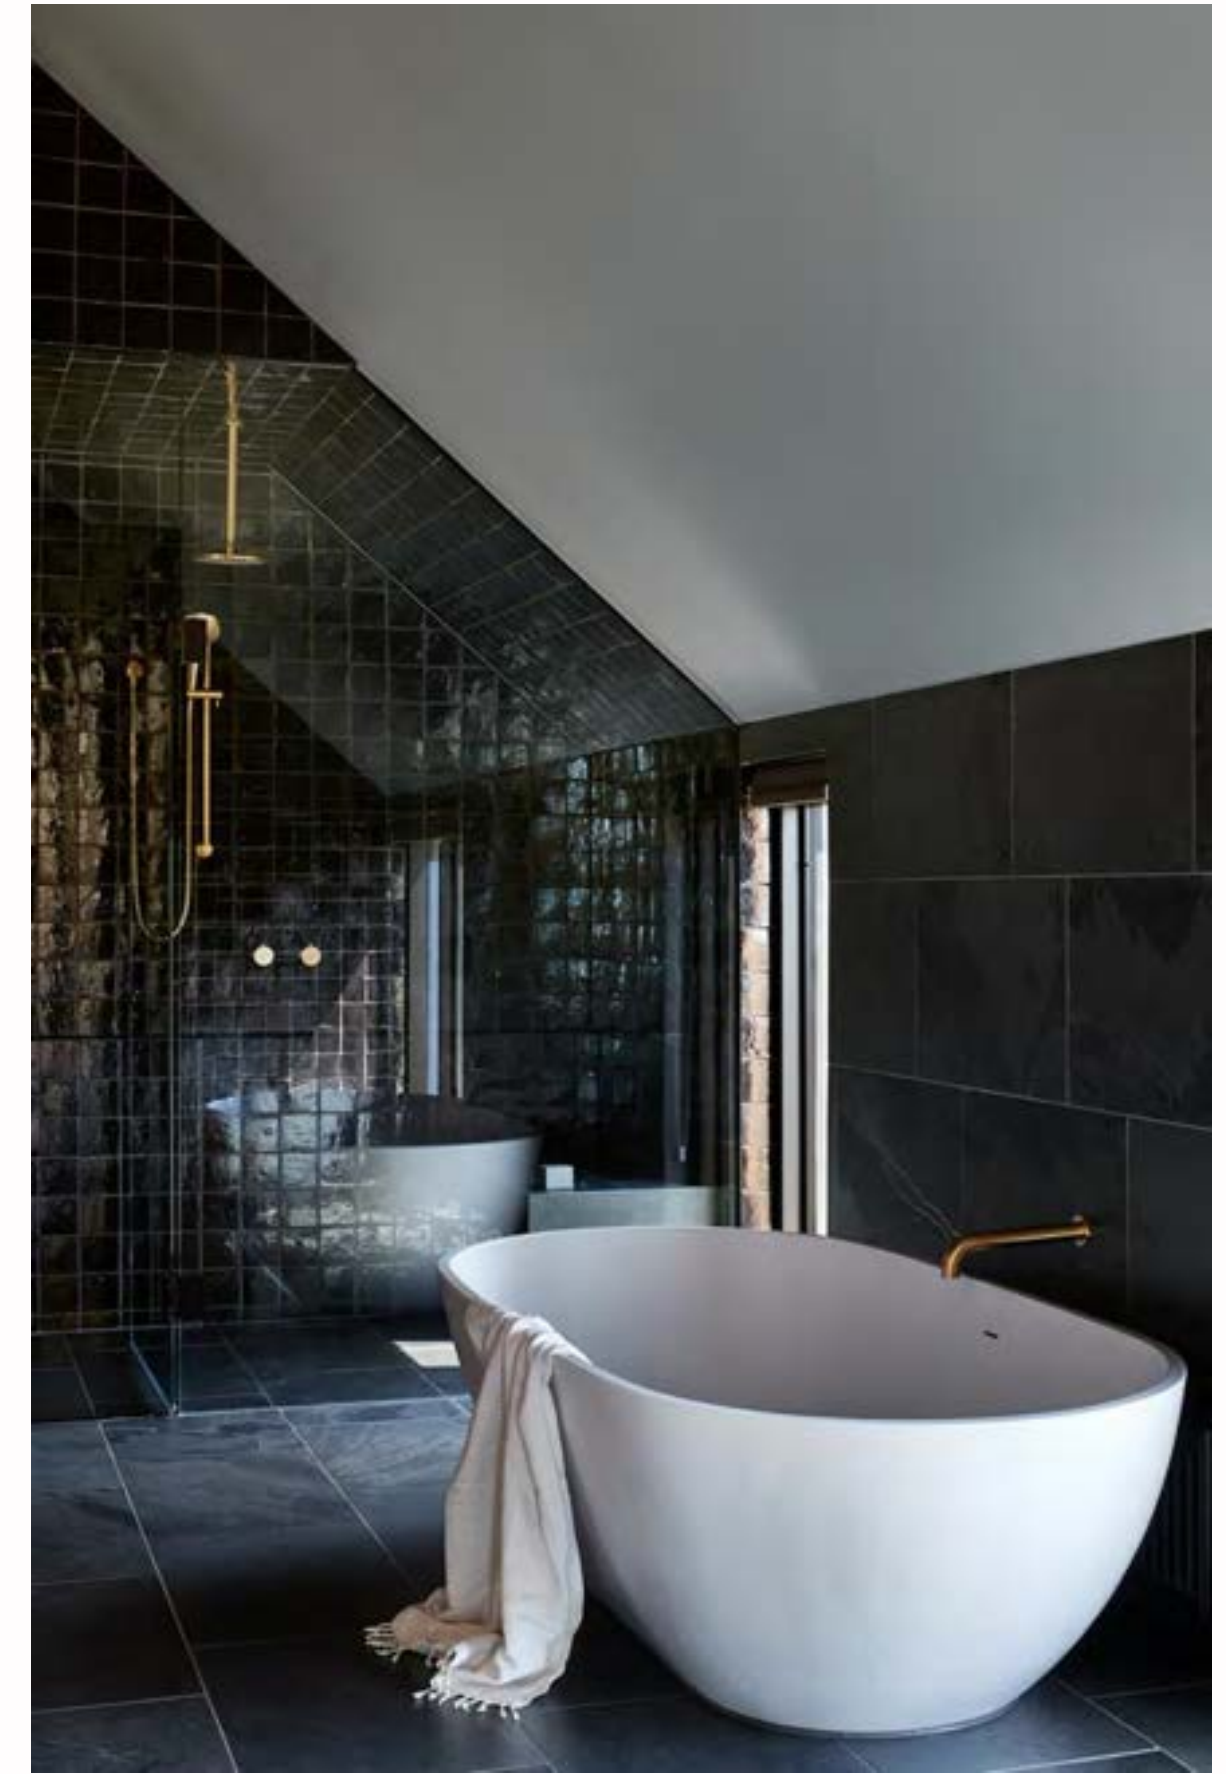

Justina ST12 bath