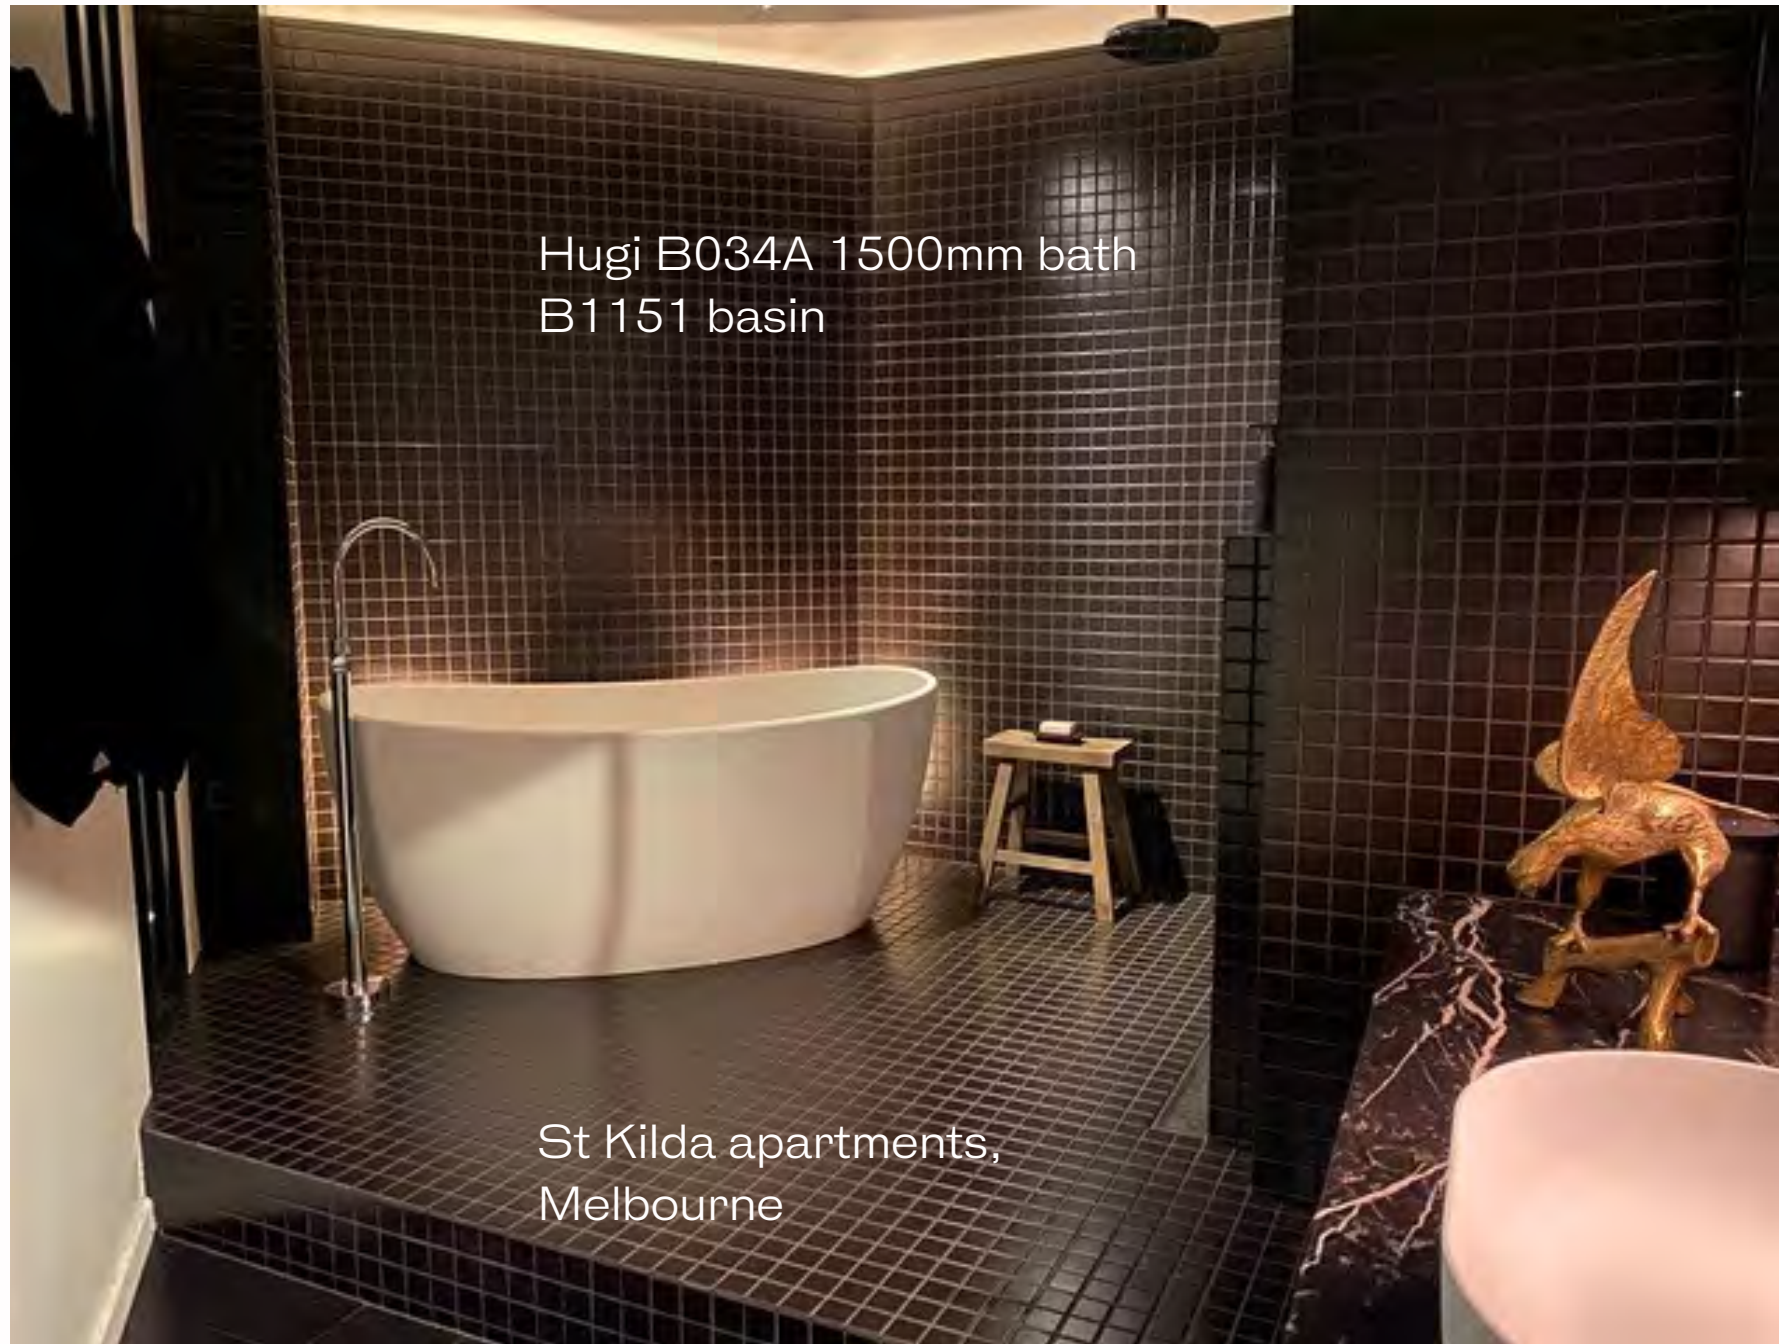

Apartment development
Toka lite Vivienne ST124,
Justina ST12 and Gigi Baths with a
combination of basins and benchtop
textures.
G38576 Basins

Hugi B1347 Basin

Toka lite Justina ST12 1500mm bath

Hugi B1507 basin

Toka lite Jolanda ST03 1680mm baths
CSB3 basin

Tokal ite Jolanda ST03 1680mm baths
Jolanda STB03 basin

Melbourne

Hugi B003 1700mm bath

Hugi B1158 basin

Hugi B1157 basin

Hugi B003 1700mm bath

Gia Italia G38236 basin