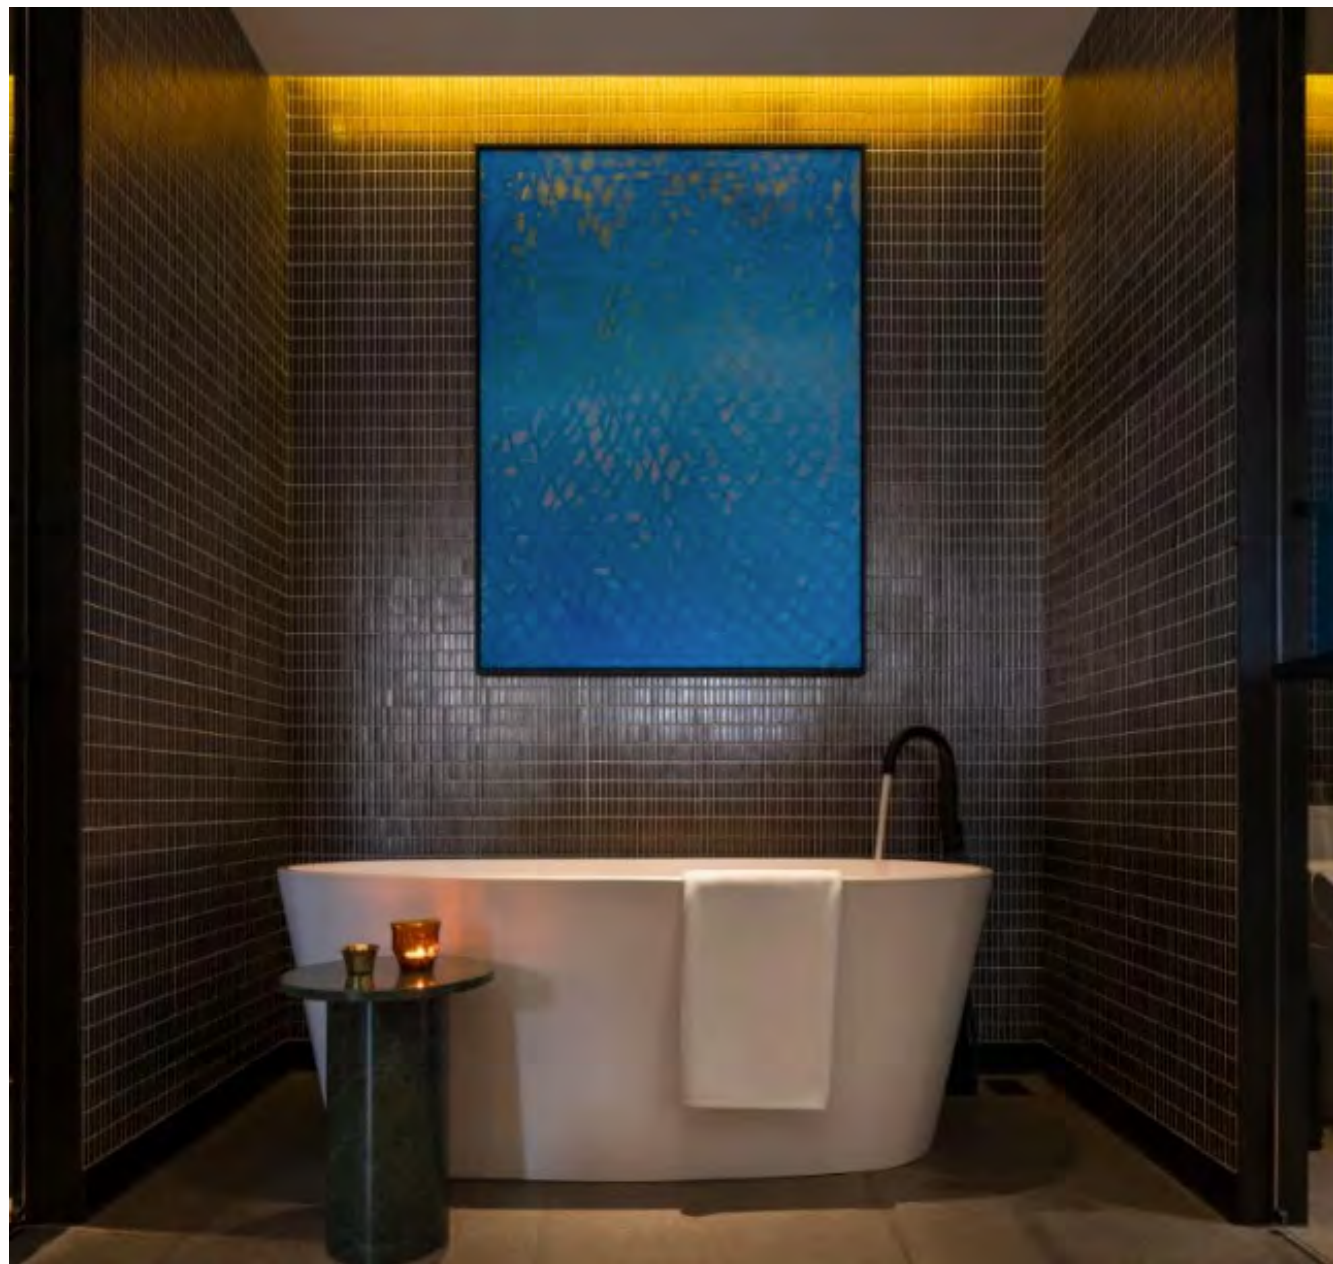

Toka Lite ST01 1570 bath
Fabricated trough basins

Toka Lite Rosetta ST01 1570 bath
Jess CSB83 pedestal basin

The Shack Cloudy Bay Estate
Toka Lite Rosetta ST01 bath

Featured on The Block NZ TV series.

Toka Lite Rosetta ST01 1570 bath
Rosetta STB01 basins.