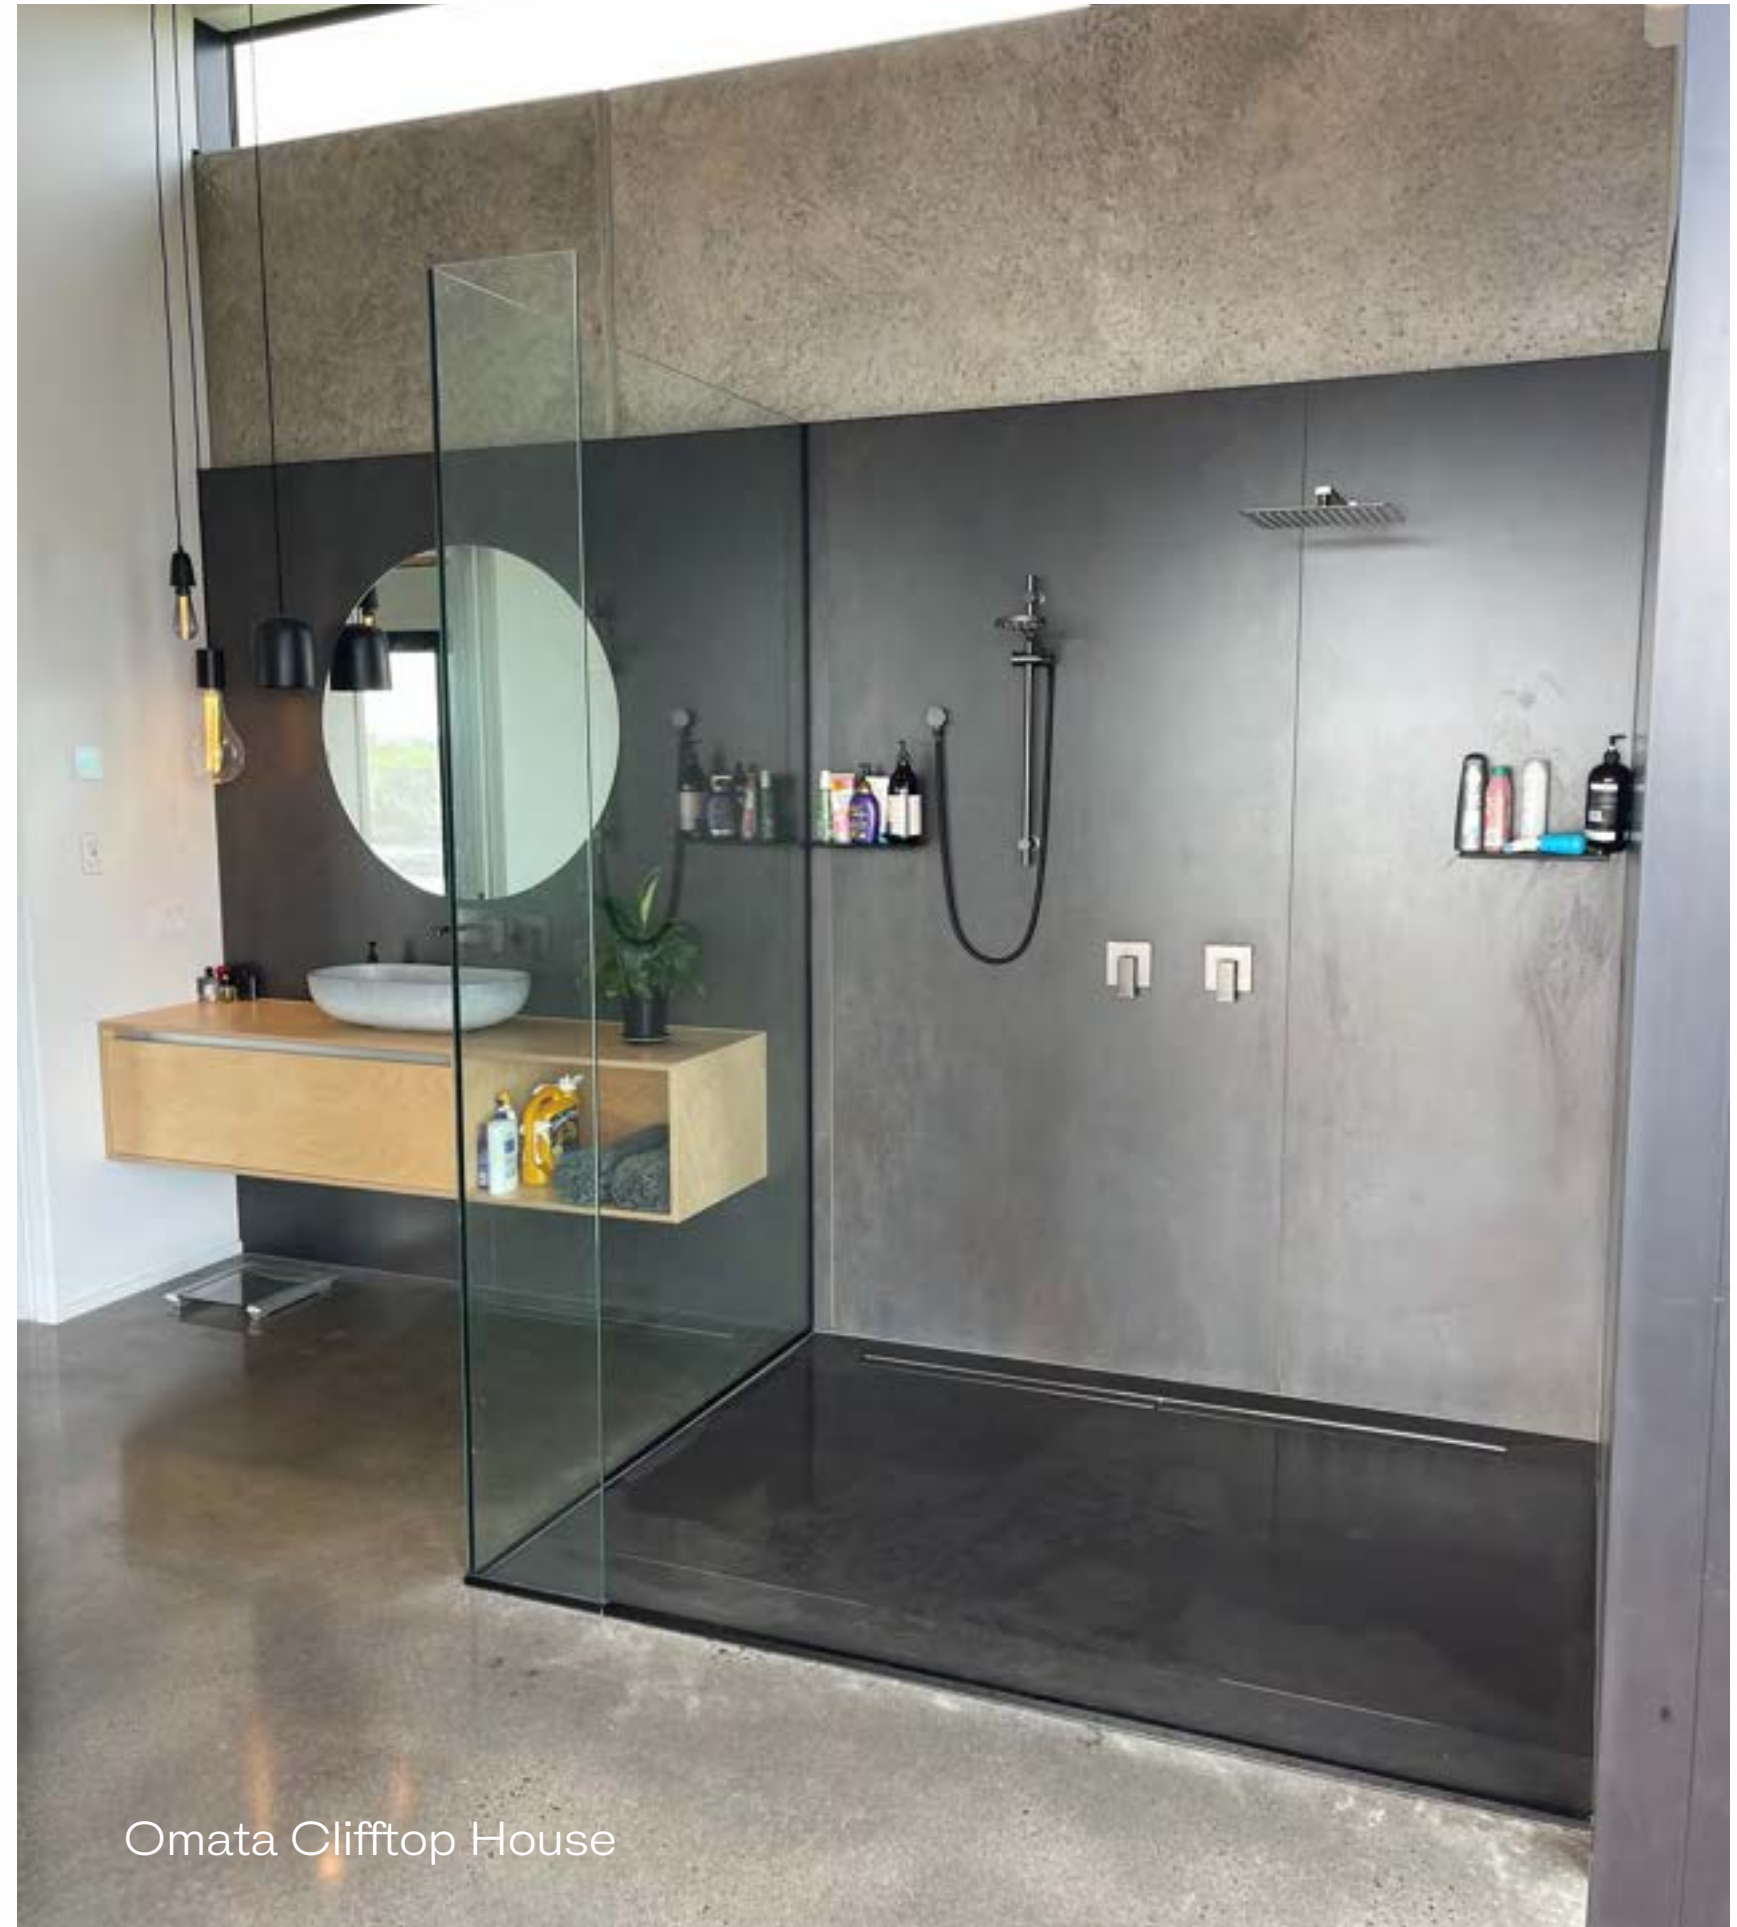

Second bathroom with
STB12 basins

Black solid surface
counter top basin

Hugi B008 black bath

Black solid surface bench
and basin

Justina concrete basin
combo with black
bathroom and large
industrial styled shower.