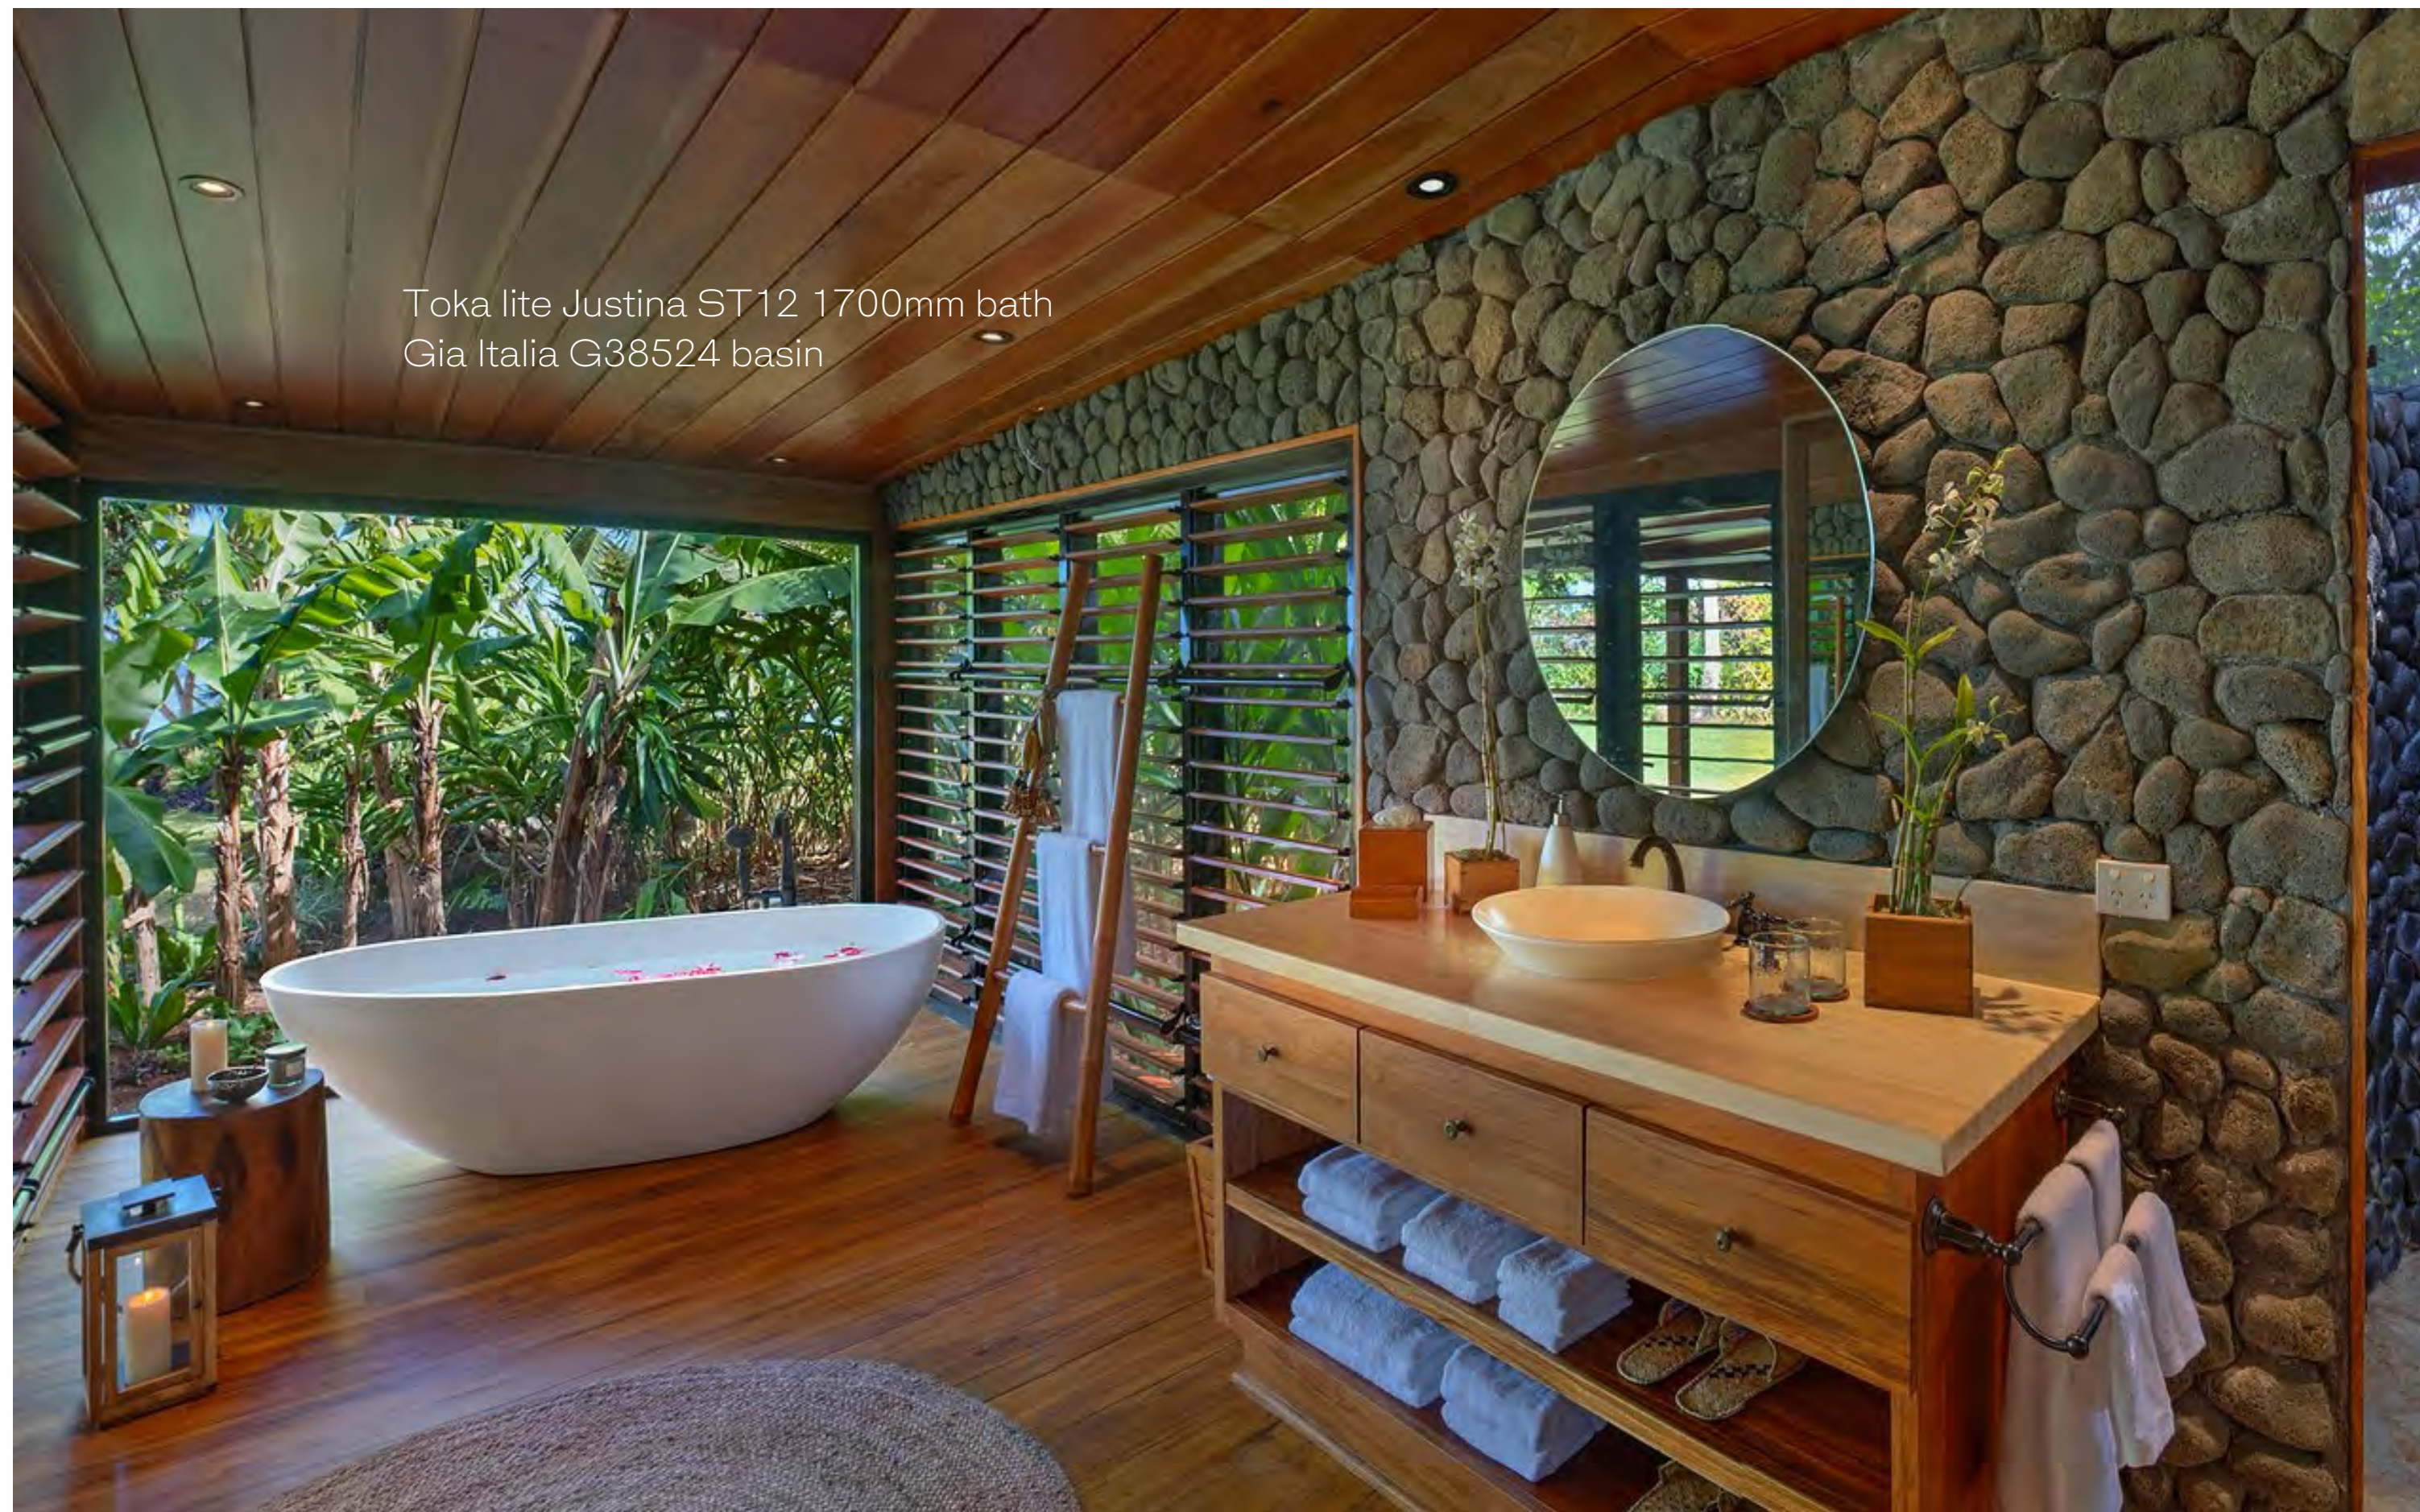

Multiple seaside apartments
New Plymouth

B151A Bath
B1386-2 Basin

Multiple seaside apartments
New Plymouth

Toka lite Justina ST12 1700mm bath
Gia Italia G38524 basin

Wakaya Resort,
Fiji

Melbourne

Hugi B048 1980mm