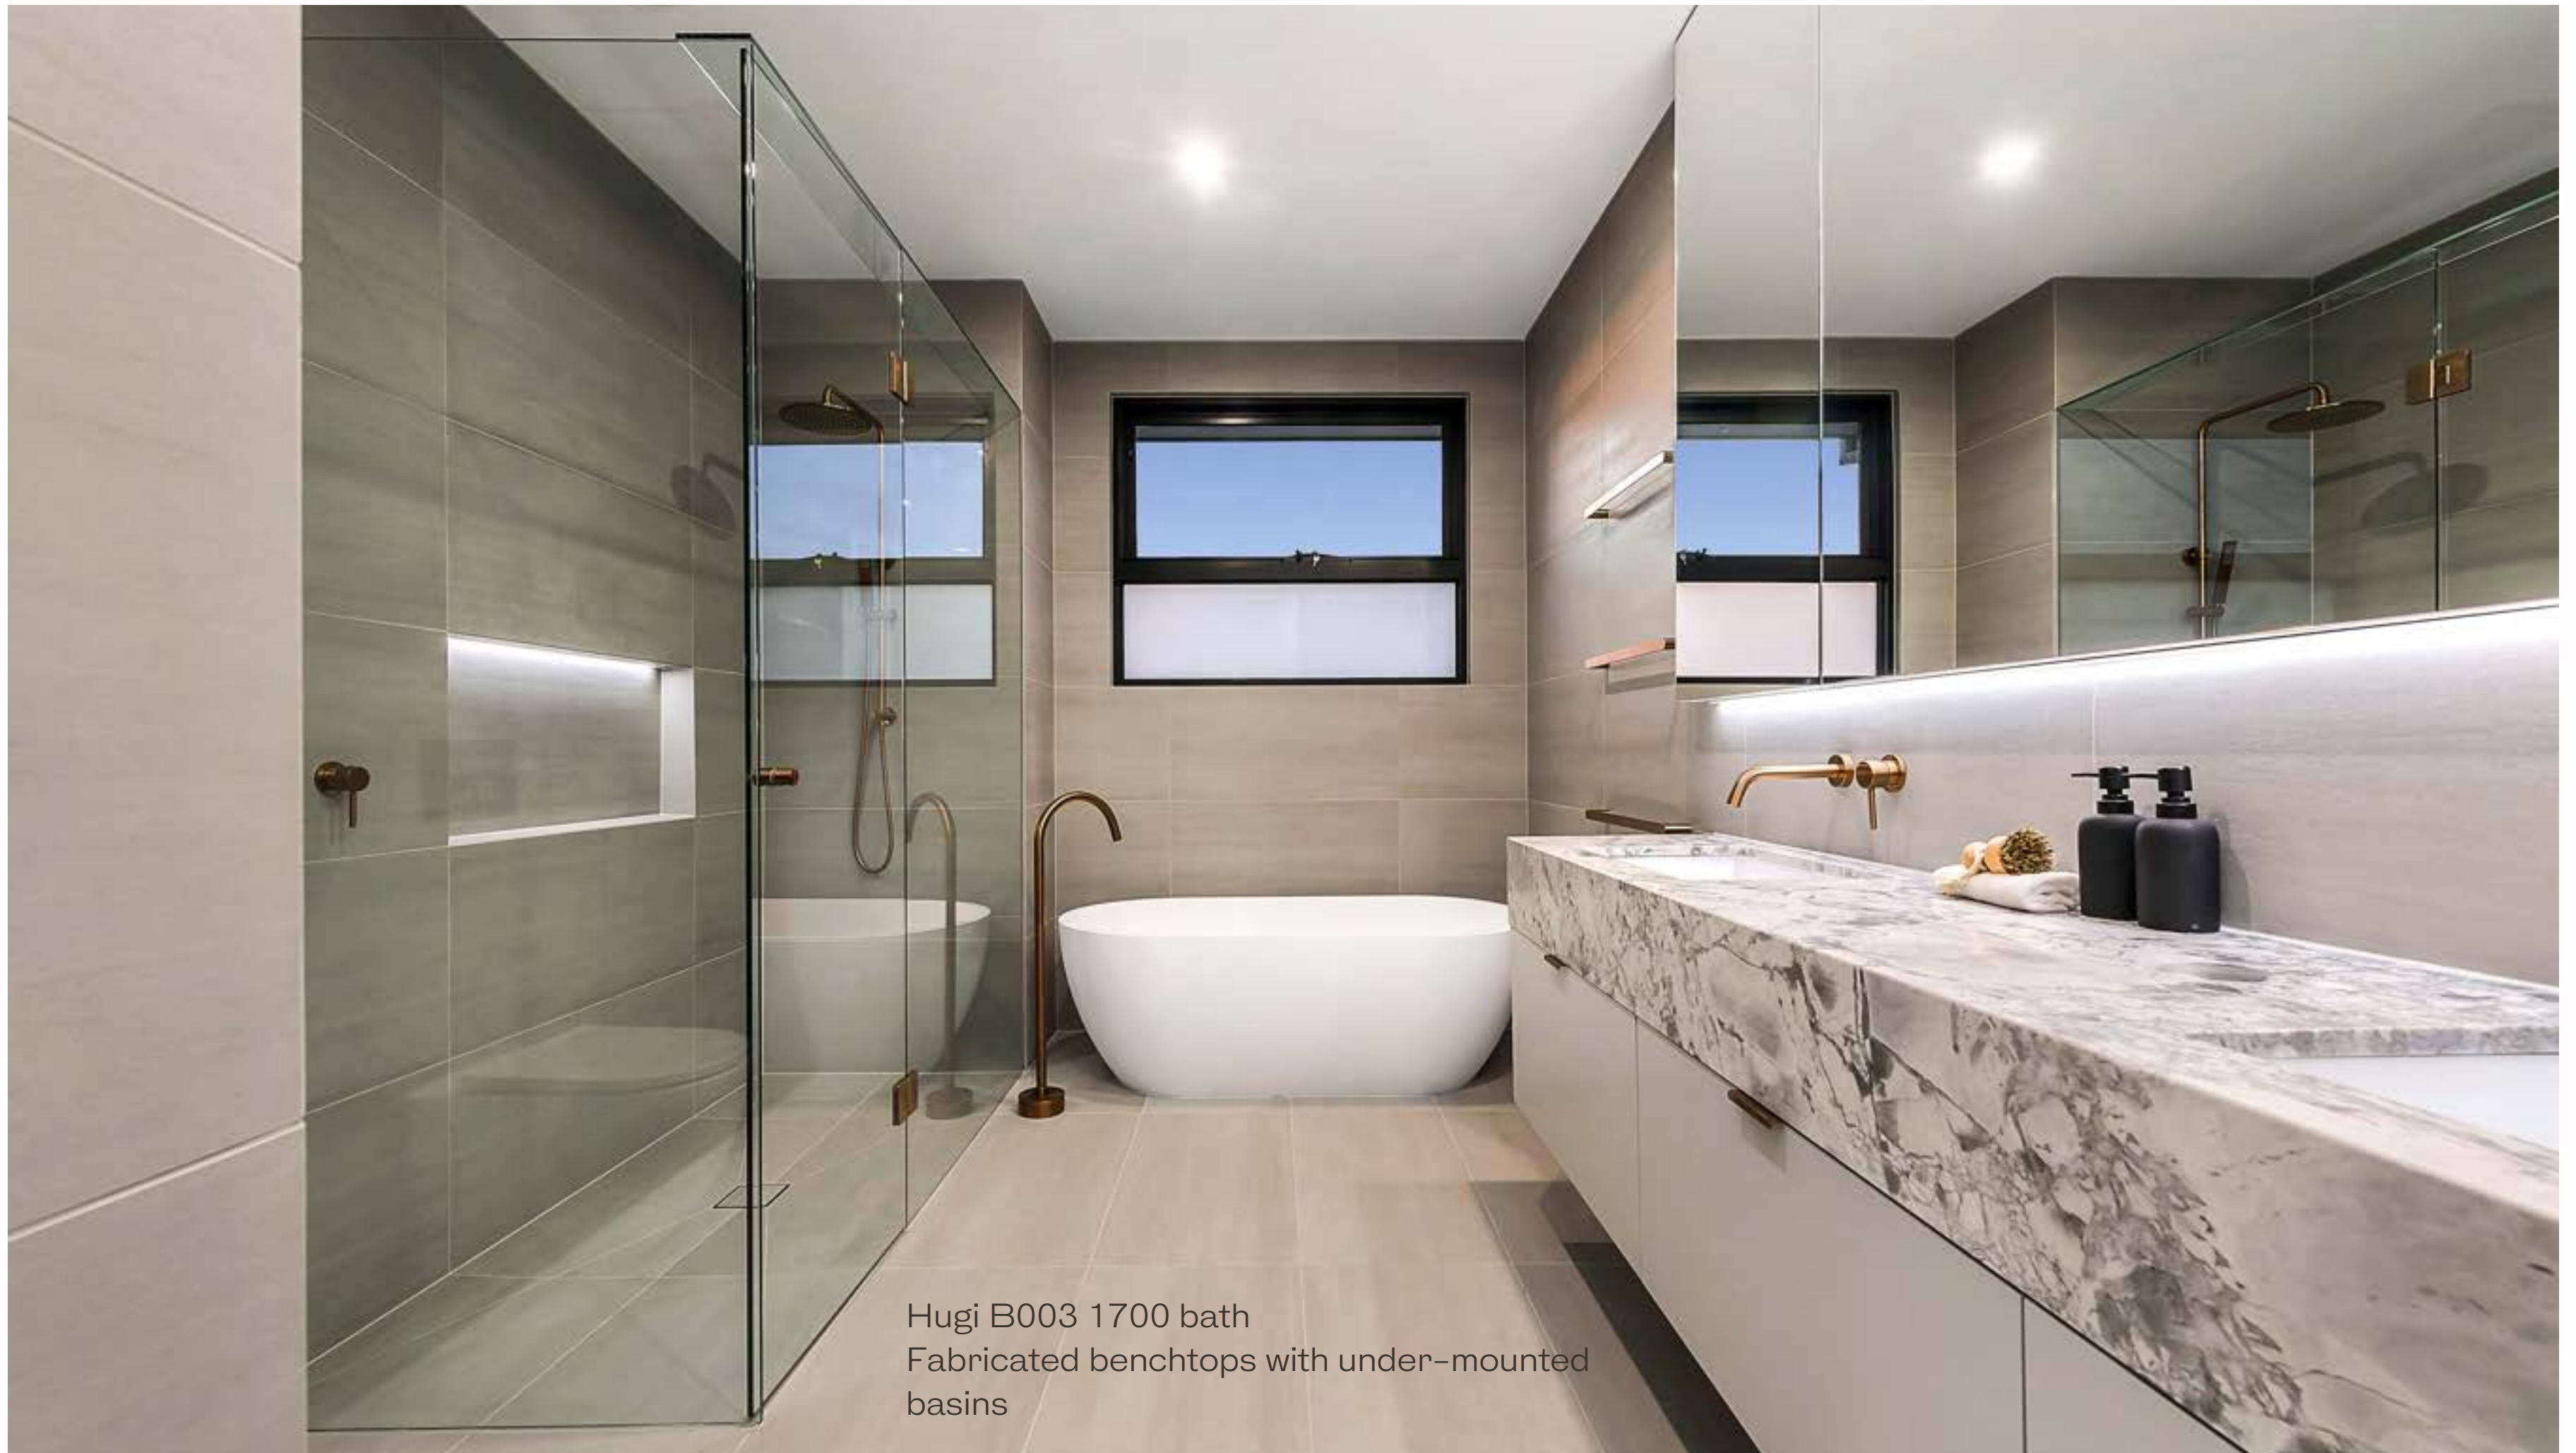

Hugi B003 1700 bath
Fabricated benchtops with under-mounted
basins