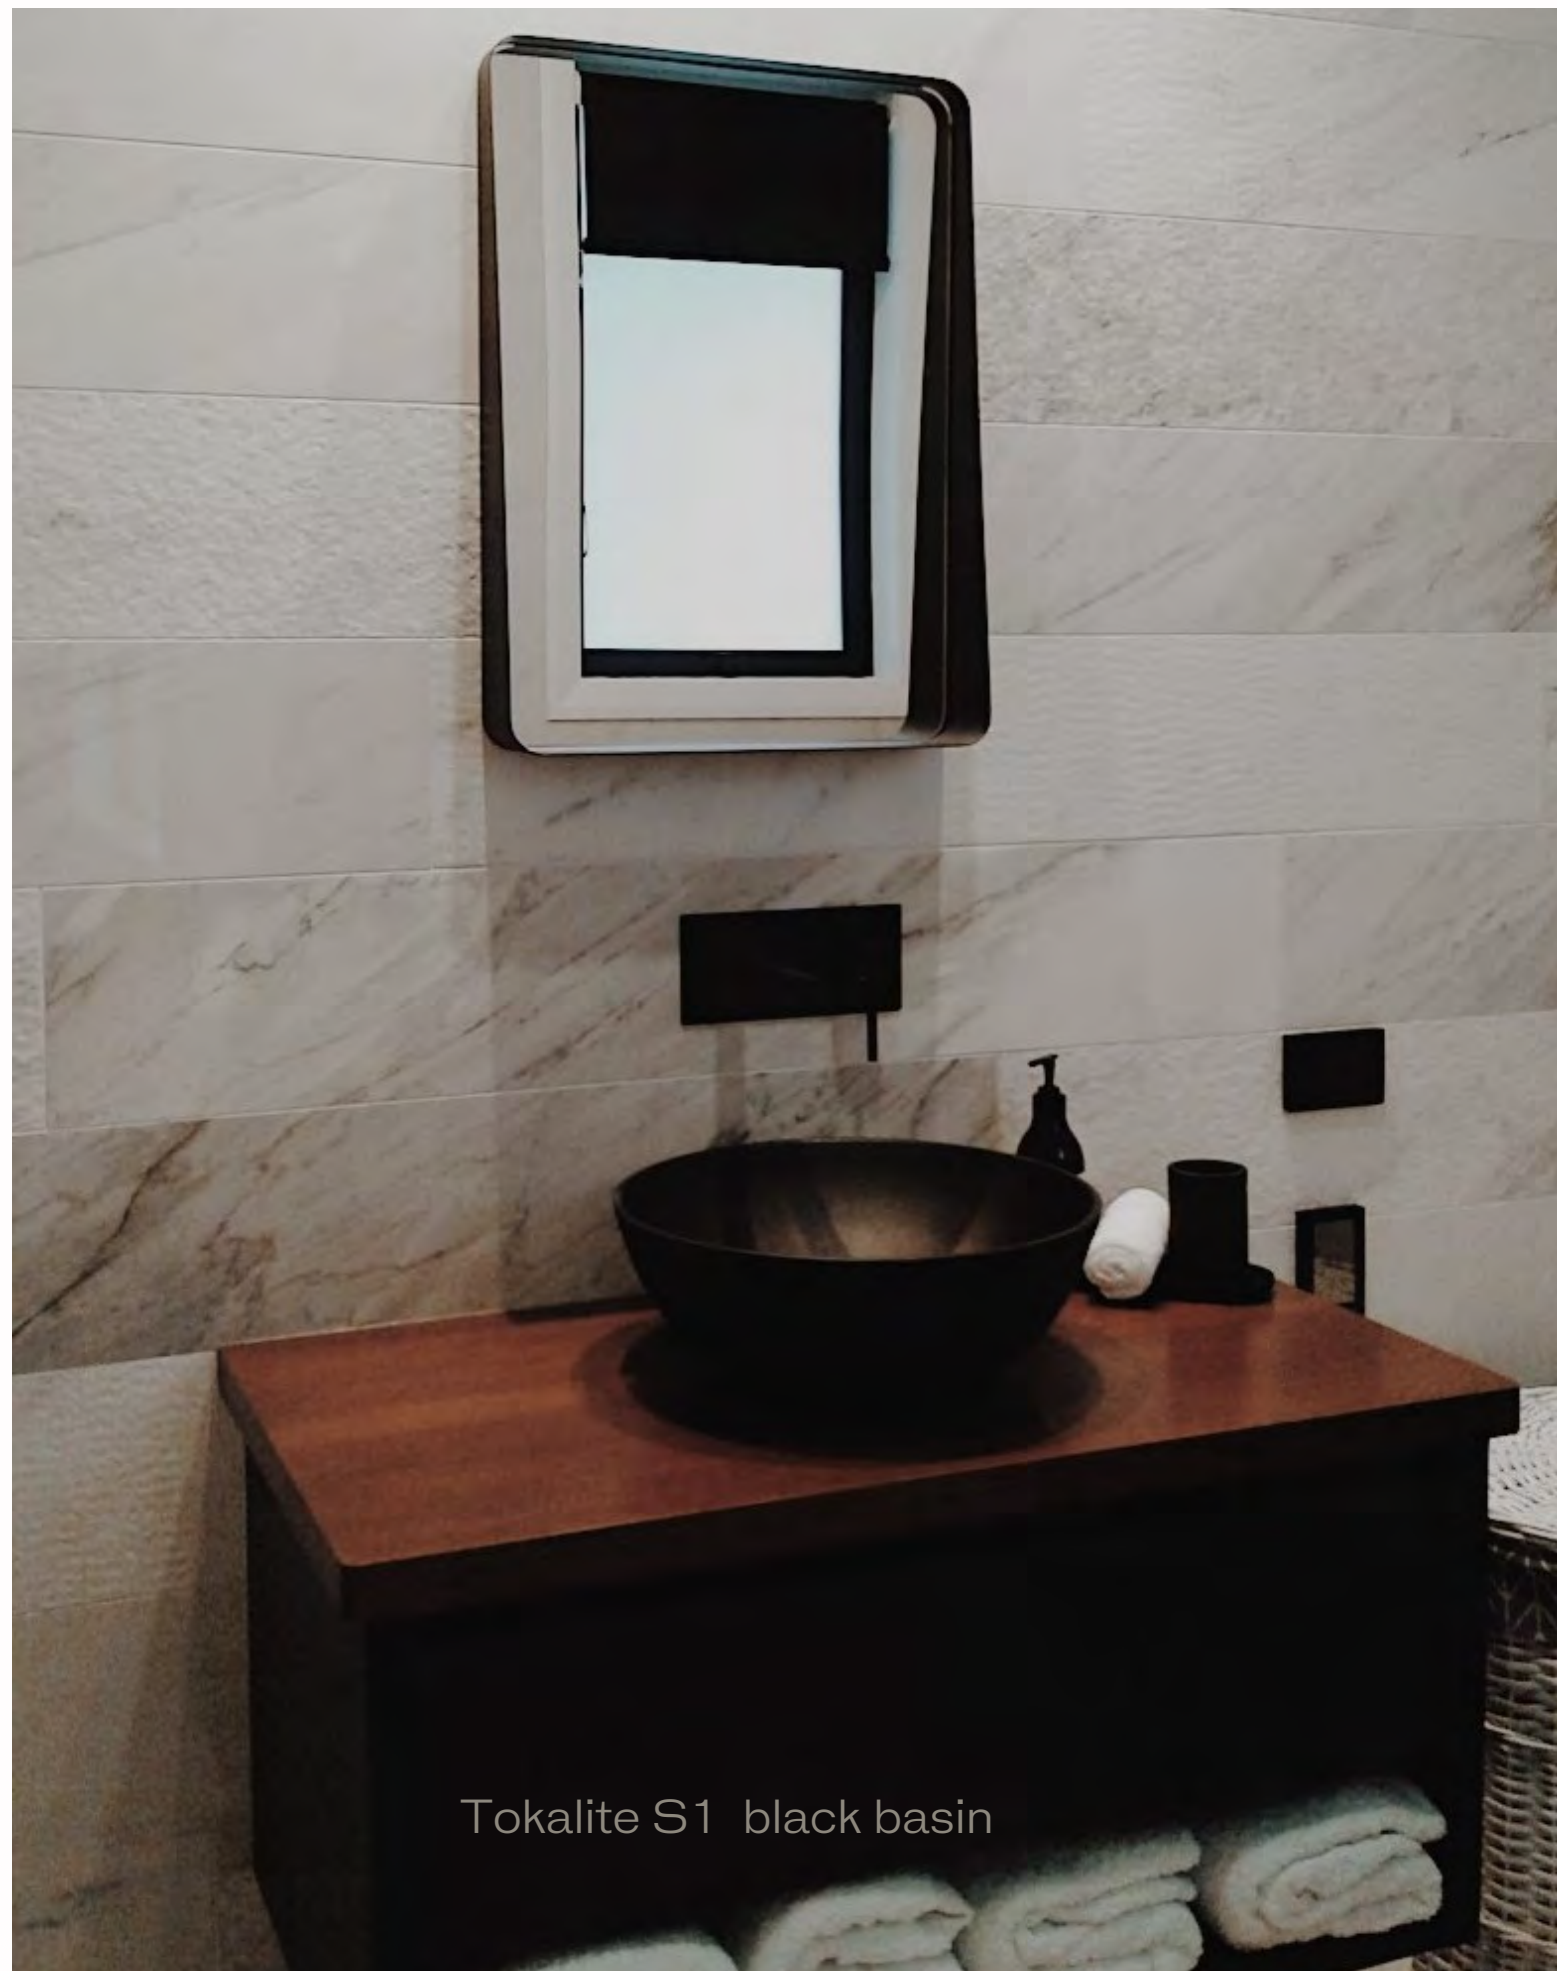

Tokalite S1 black basin