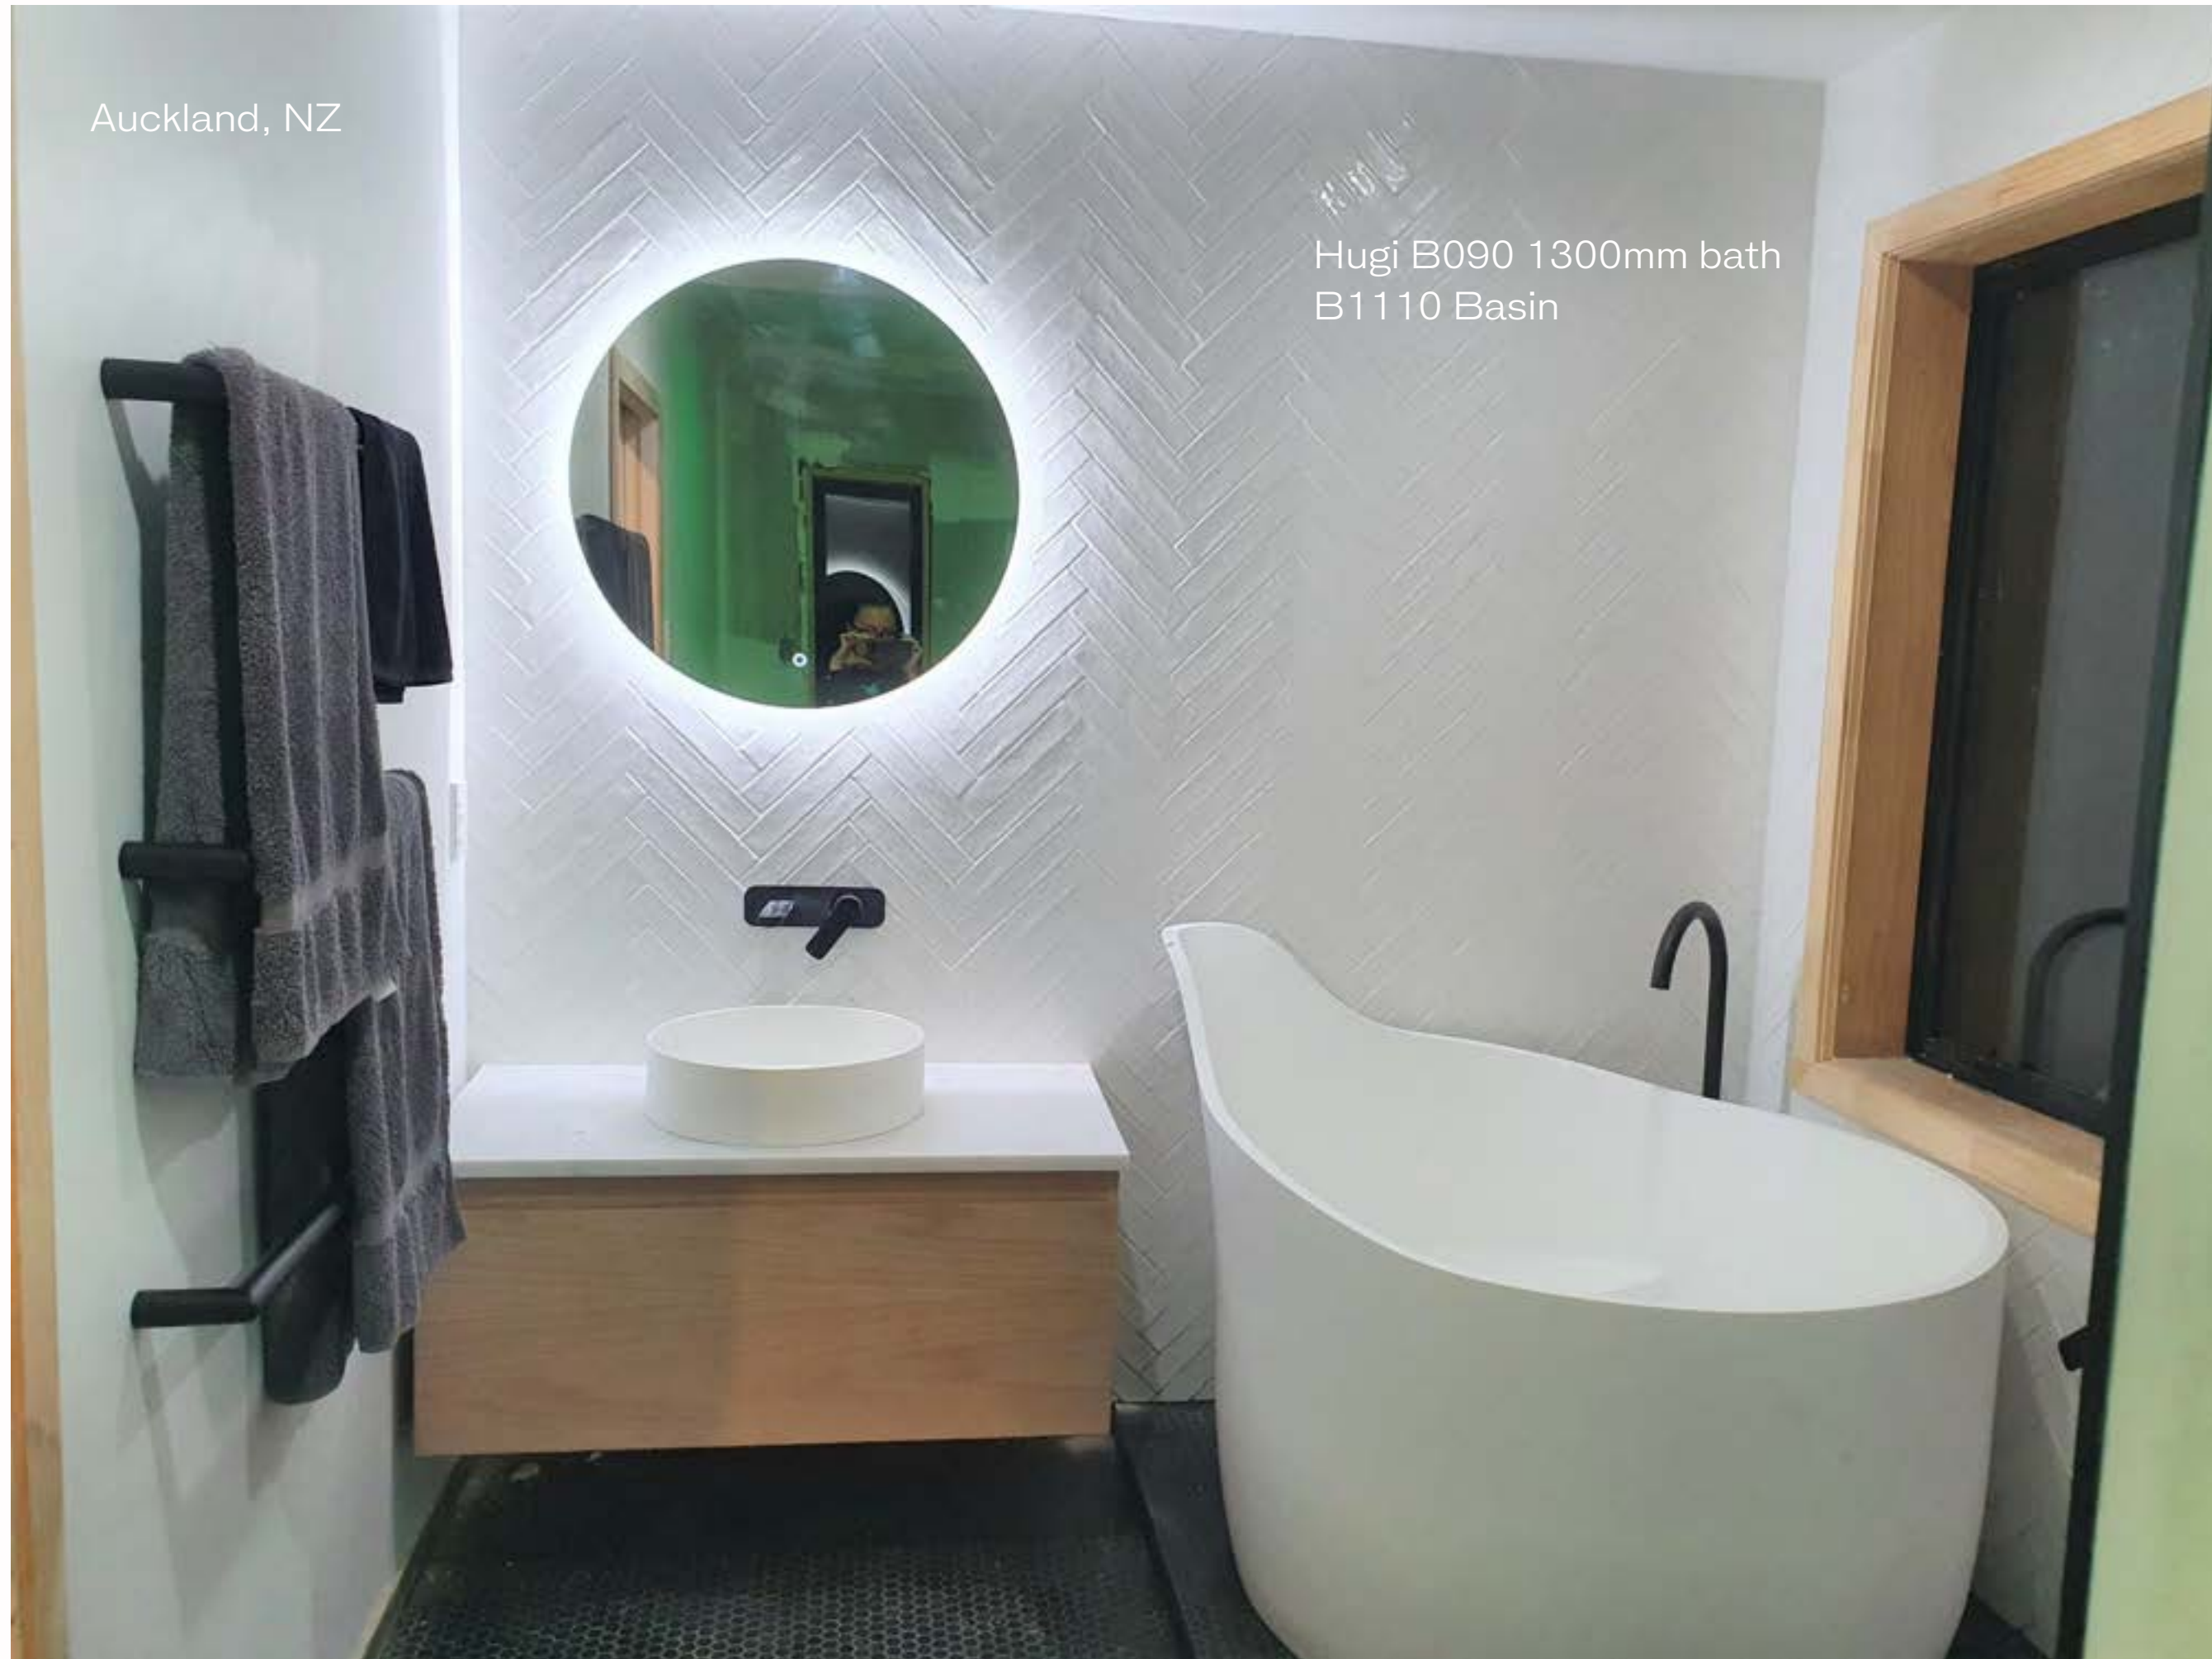

Auckland, NZ

Hugi B090 1300mm bath
B1110 Basin