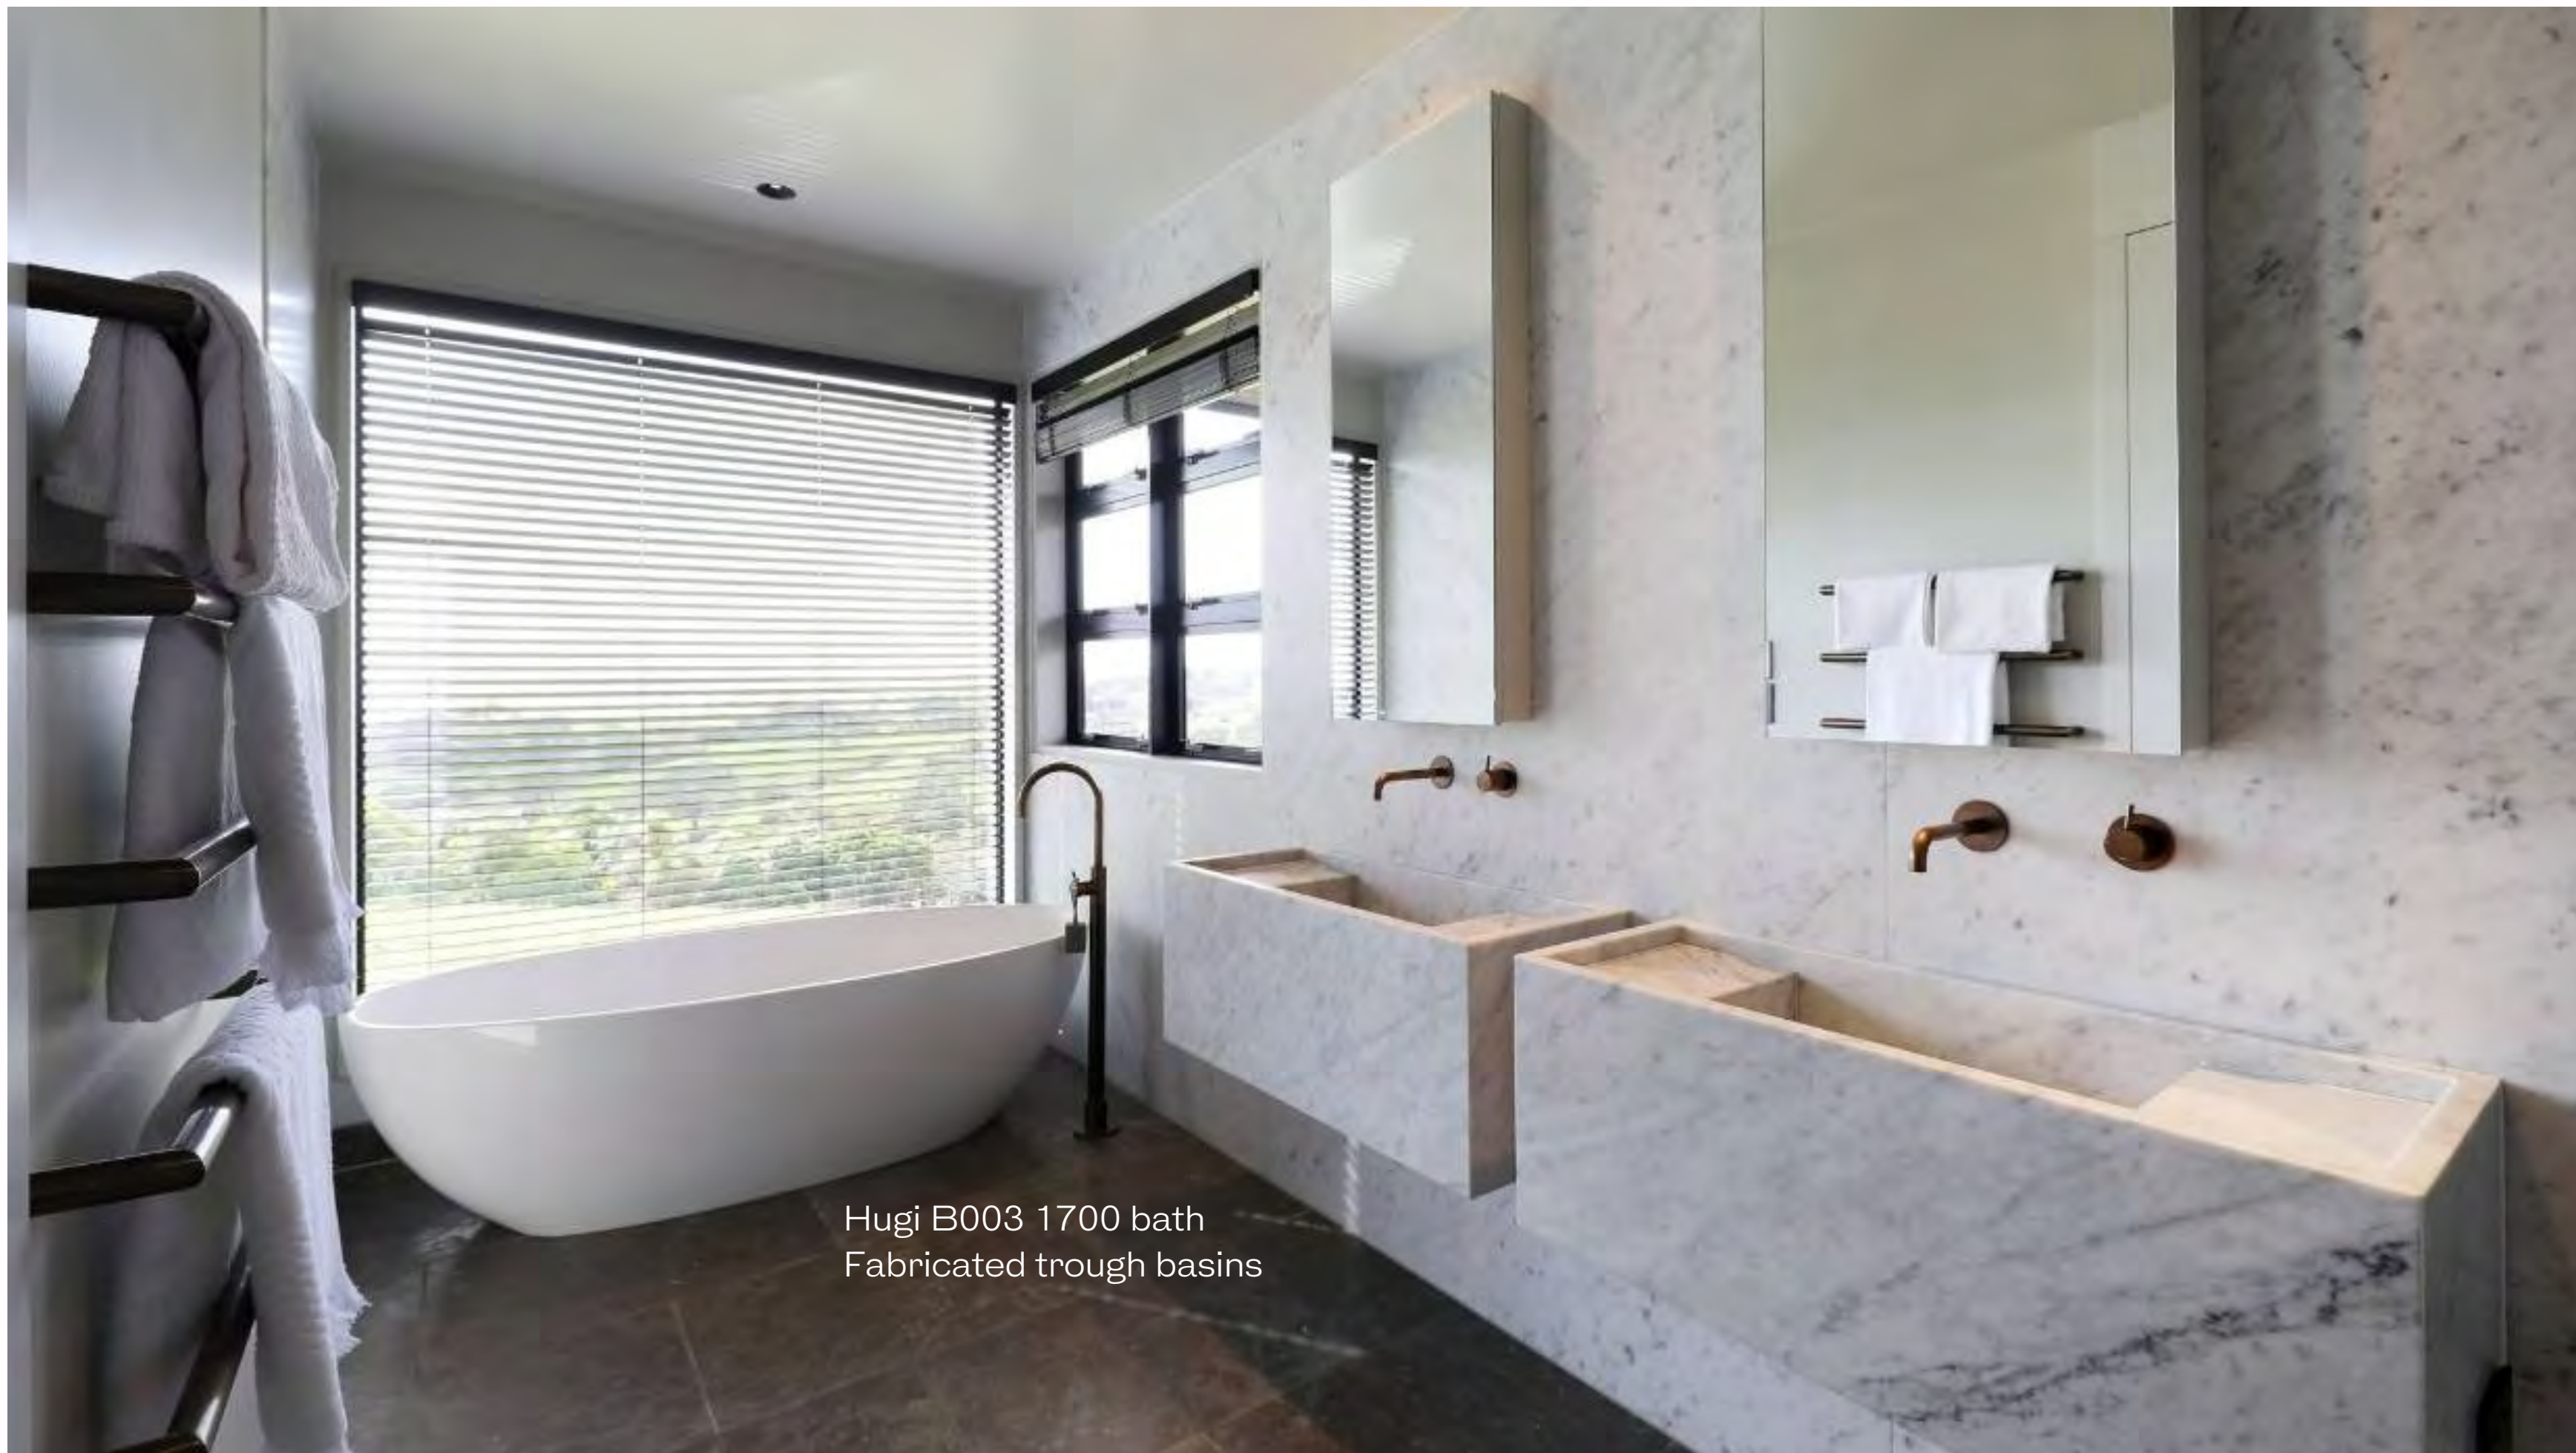

Hugi B003 1700 bath
Fabricated trough basins