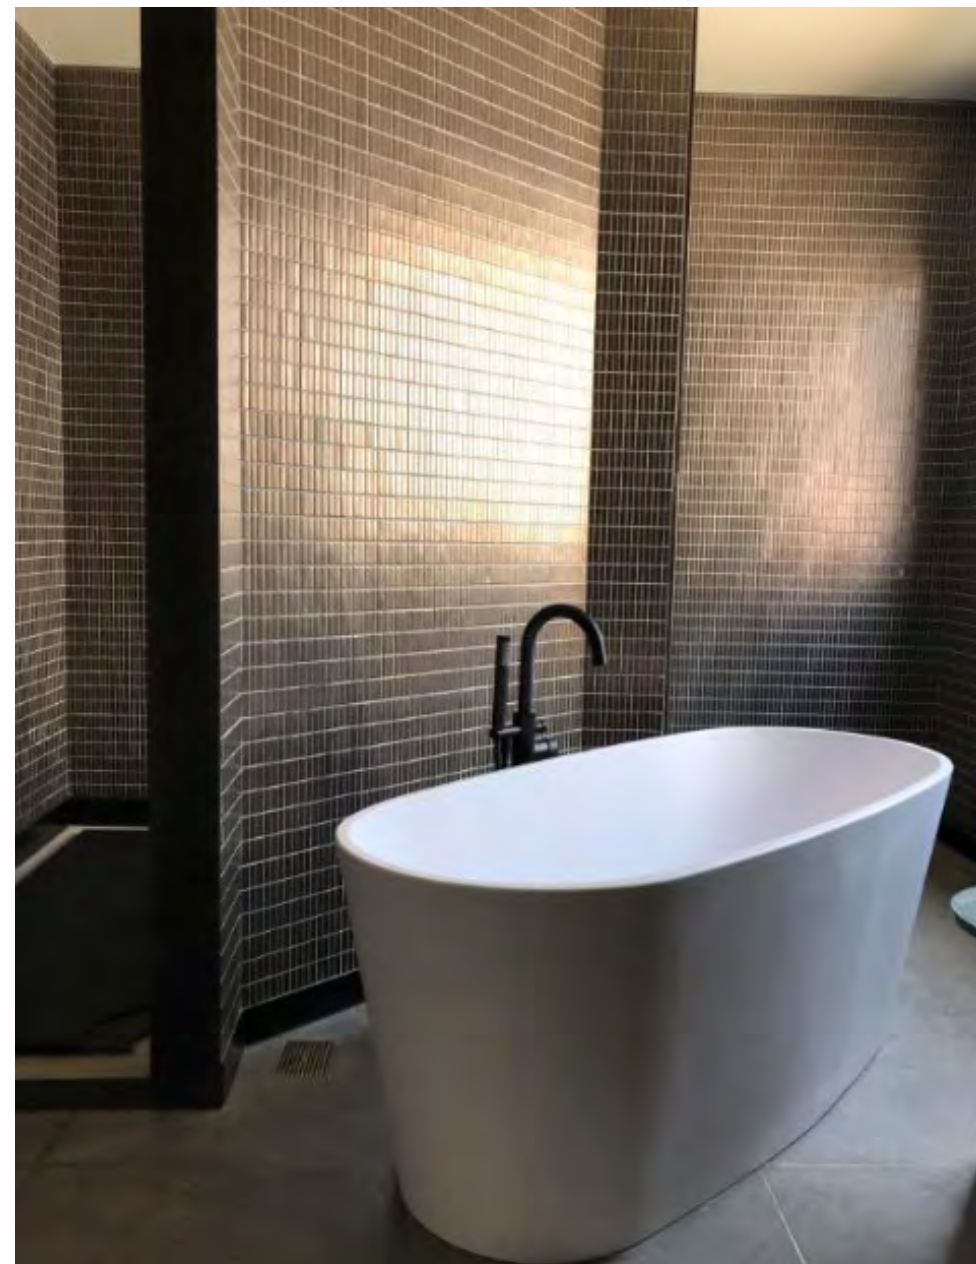

Toka Lite ST01 1570 bath
Fabricated trough basins

Toka Lite Rosetta ST01 1570 bath
Jess CSB83 pedestal basin

The Shack Cloudy Bay Estate
Toka Lite Rosetta ST01 bath

Featured on The Block NZ TV series.

Toka Lite Rosetta ST01 1570 bath
Rosetta STB01 basins.