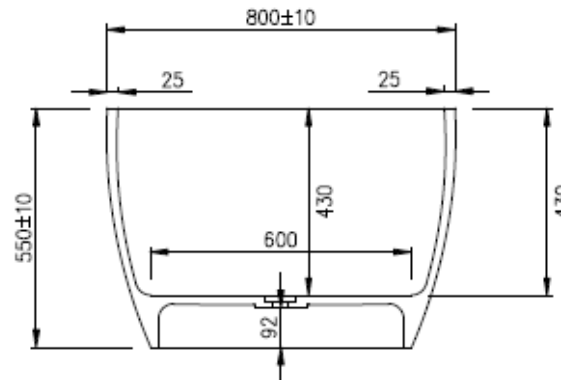

Justina ST12 1800mm Freestanding Bath

Notes:

- Matt white polymarble
- Chrome waste
- 10 year manufacturers warranty

Finishes:

- Gloss white
- Colour

Options:

- Stone waste

Size: 1800 x 800 x 550 x 25mm

Net Weight: 129kg
 Gross Weight: 179kg
 Water capacity: 338L
 Unit: mm (10mm tolerance)