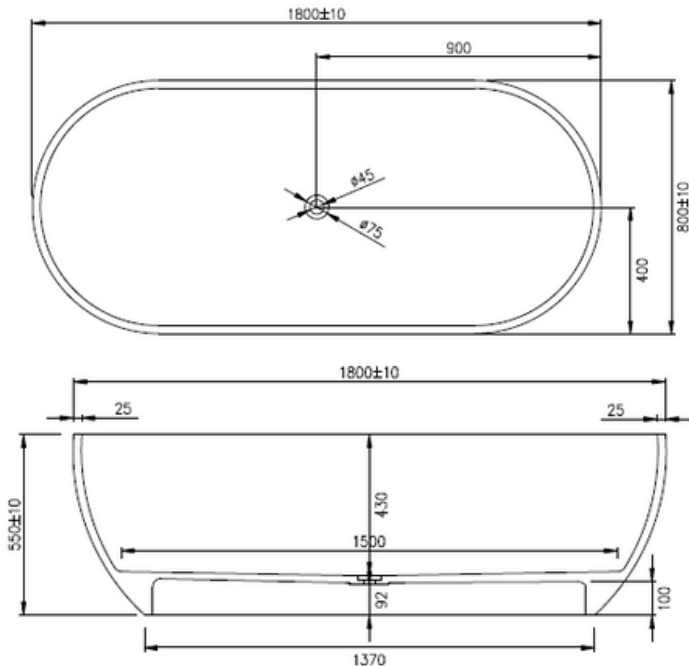

Justina ST12 1800mm Freestanding Bath

Notes:

- Matt white polymarble
- Chrome waste
- 10 year manufacturers warranty

Finishes:

- Gloss white
- Colour

Options:

- Stone waste

Size: 1800 x 800 x 550 x 25mm

Net Weight: 129kg
 Gross Weight: 179kg
 Water capacity: 338L
 Unit: mm (10mm tolerance)