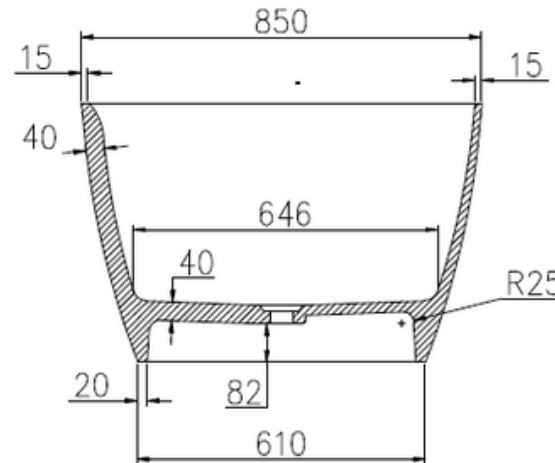

Justina ST12 Thin Edge 1700mm Freestanding Bath

Notes:

- Matt white polymarble
- Chrome waste
- 10 year manufacturers warranty

Finishes:

- Gloss white
- Colour

Options:

- Stone waste

Size: 1700 x 850 x 550 x 15mm

Net Weight: 86 kg
 Gross Weight: 136 kg
 Water capacity: 300L
 Unit: mm (10mm tolerance)