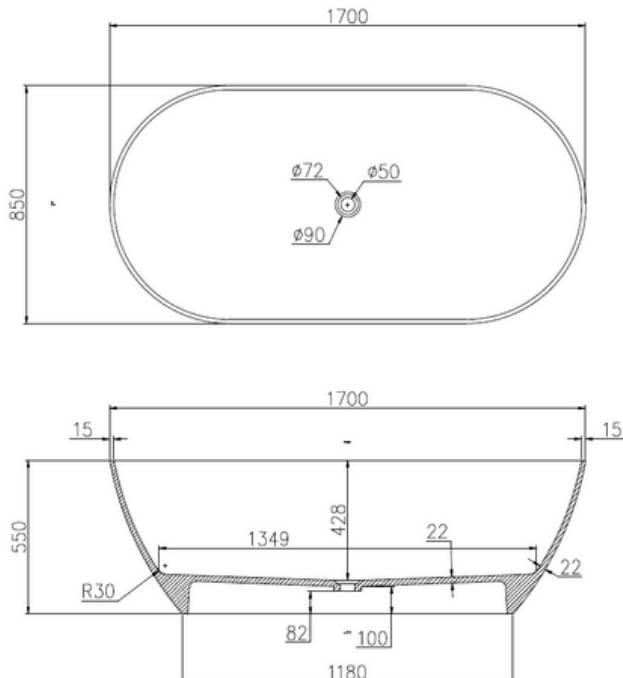

Justina ST12 Thin Edge 1700mm Freestanding Bath

Notes:

- Matt white polymarble
- Chrome waste
- 10 year manufacturers warranty

Finishes:

- Gloss white
- Colour

Options:

- Stone waste

Size: 1700 x 850 x 550 x 15mm

Net Weight: 86 kg
 Gross Weight: 136 kg
 Water capacity: 300L
 Unit: mm (10mm tolerance)