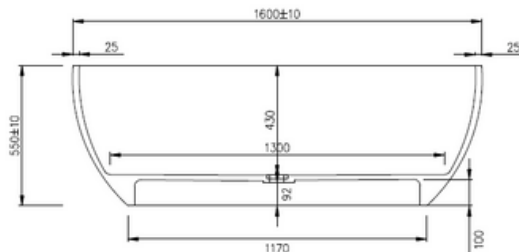

### Options:

- Stone waste

**Size:** 1600 x 800 x 550 x 25mm

Net Weight: 110kg  
 Gross Weight: 160kg  
 Water capacity: 234L  
 Unit: mm (10mm tolerance)