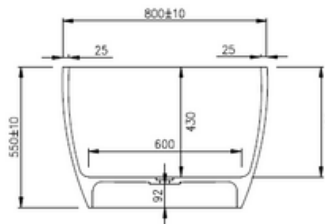

### Options:

- Stone waste

**Size:** 1600 x 800 x 550 x 25mm

Net Weight: 110kg  
 Gross Weight: 160kg  
 Water capacity: 234L  
 Unit: mm (10mm tolerance)