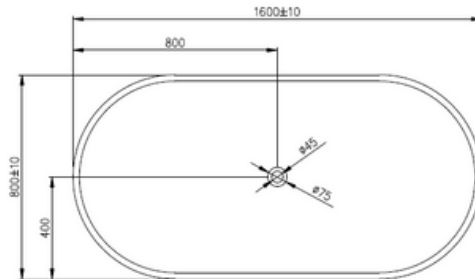

### Options:

- Stone waste

**Size:** 1600 x 800 x 550 x 25mm

Net Weight: 110kg  
 Gross Weight: 160kg  
 Water capacity: 234L  
 Unit: mm (10mm tolerance)