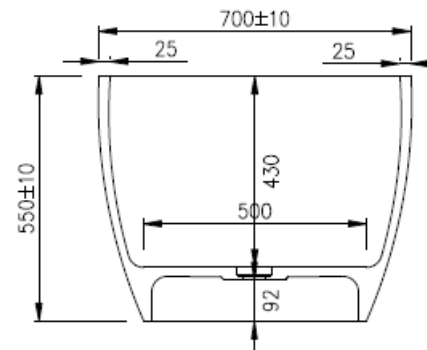

Justina ST12 1500mm Freestanding Bath

Notes:

- Matt white polymarble
- Chrome waste
- 10 year manufacturers warranty

Finishes:

- Gloss white
- Colour

Options:

- Stone waste

Size: 1500 x 700 x 550 x 25mm

Net Weight: 100kg
 Gross Weight: 150 kg
 Water capacity: 220L
 Unit: mm (10mm tolerance)