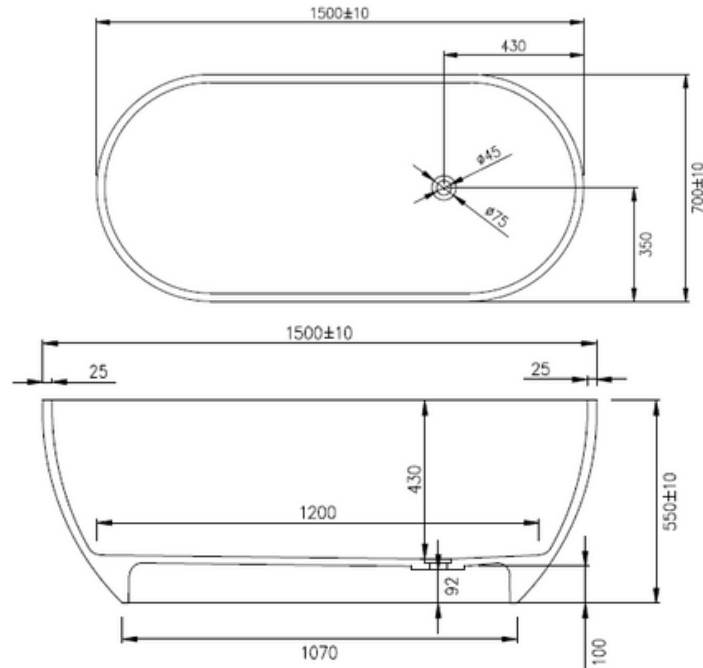

Justina ST12 1500mm Freestanding Bath

Notes:

- Matt white polymarble
- Chrome waste
- 10 year manufacturers warranty

Finishes:

- Gloss white
- Colour

Options:

- Stone waste

Size: 1500 x 700 x 550 x 25mm

Net Weight: 100kg
 Gross Weight: 150 kg
 Water capacity: 220L
 Unit: mm (10mm tolerance)