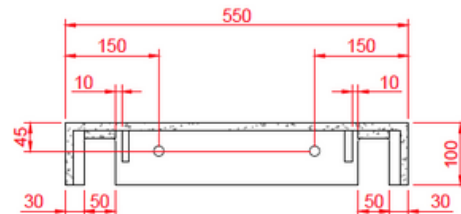

Junior Access Basin 550mm

Notes:

- Matte white solid surface
- Free flow waste
- 10 year manufacturers warranty
- Includes wall fittings

Size: 380 x 550 x 100 (mm)

Agreement

The purchasing party agrees to fulfill the agreement to pay for and take the goods based on the specifications. On receipt of the signed specification sheets Stonebaths Ltd will accept a purchase order.