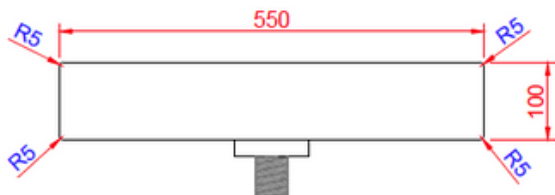

Junior Access Basin 550mm

Notes:

- Matte white solid surface
- Free flow waste
- 10 year manufacturers warranty
- Includes wall fittings

Size: 380 x 550 x 100 (mm)

Agreement

The purchasing party agrees to fulfill the agreement to pay for and take the goods based on the specifications. On receipt of the signed specification sheets Stonebaths Ltd will accept a purchase order.