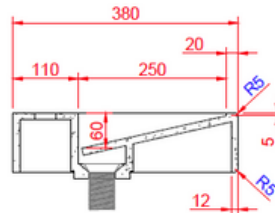

Junior Access Basin 550mm

Notes:

- Matte white solid surface
- Free flow waste
- 10 year manufacturers warranty
- Includes wall fittings

Size: 380 x 550 x 100 (mm)

Agreement

The purchasing party agrees to fulfill the agreement to pay for and take the goods based on the specifications. On receipt of the signed specification sheets Stonebaths Ltd will accept a purchase order.