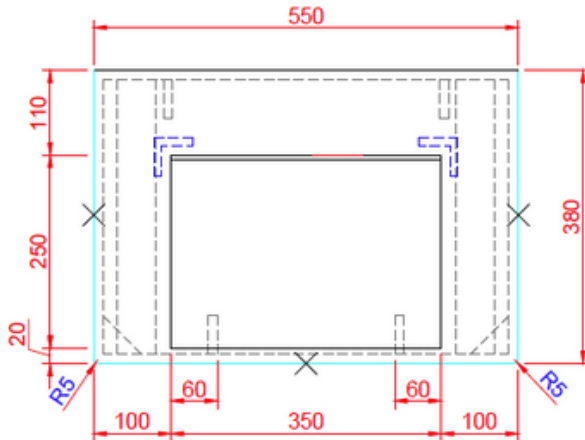

Junior Access Basin 550mm

Notes:

- Matte white solid surface
- Free flow waste
- 10 year manufacturers warranty
- Includes wall fittings

Size: 380 x 550 x 100 (mm)

Agreement

The purchasing party agrees to fulfill the agreement to pay for and take the goods based on the specifications. On receipt of the signed specification sheets Stonebaths Ltd will accept a purchase order.