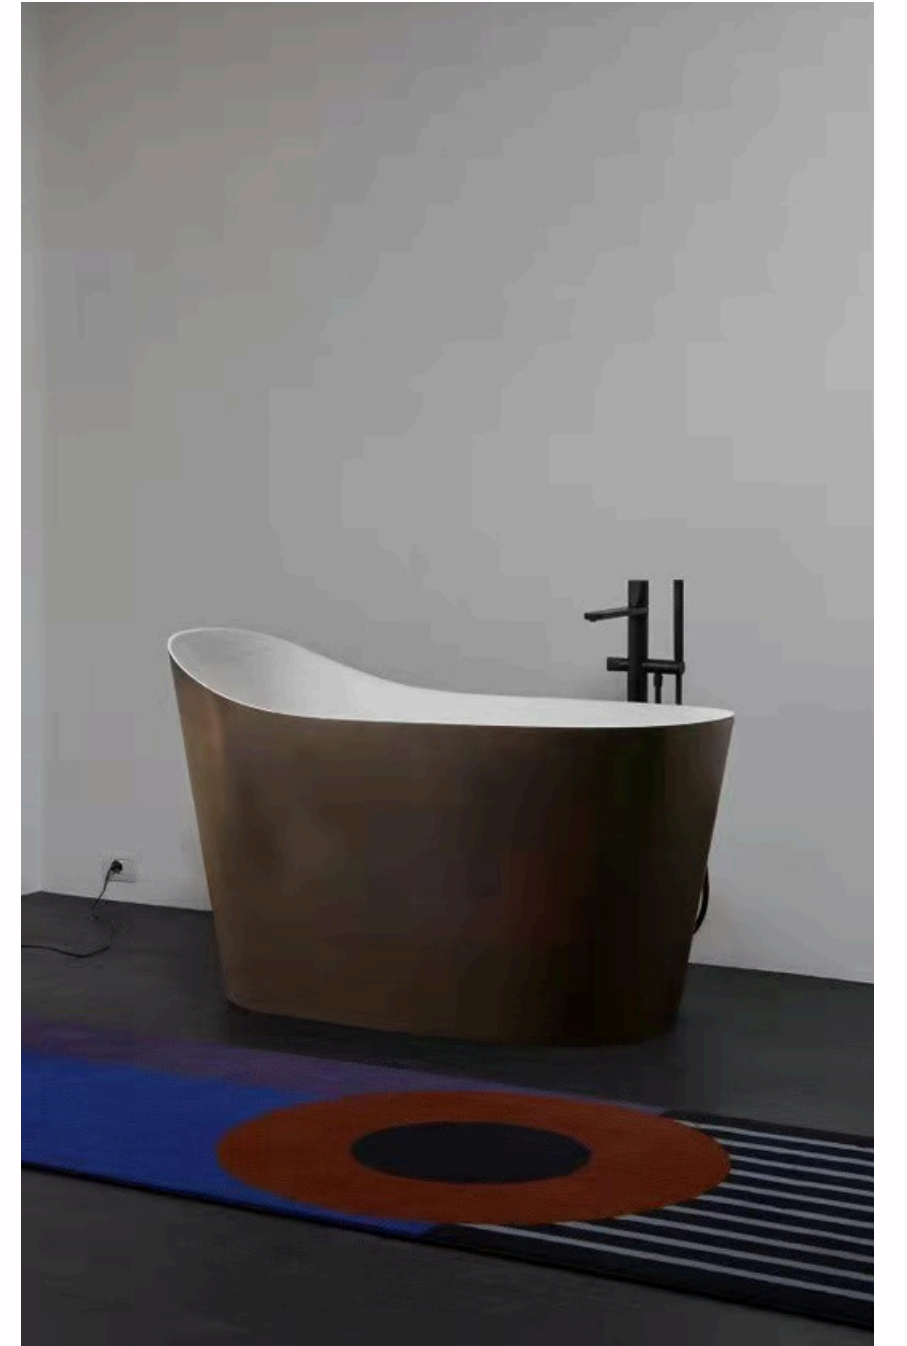

# JOSEI 浴

JAPANESE SOAK TUBS

C01 1050mm

1050 x 1050 x 680mm

**JOSEI** 浴  
JAPANESE SOAK TUBS

D01 1200mm

1200 x 1050 x 680mm

**JOSEI** 浴  
JAPANESE SOAK TUBS

F01 1100mm

1100 x 580 x 750mm

**JOSEI** 浴  
JAPANESE SOAK TUBS

F03 1300mm

1300 x 630 x 630mm

**JOSEI** 浴  
JAPANESE SOAK TUBS

G01 1100mm

JOSEI 浴  
JAPANESE SOAK TUBS

1100 x 580 x 870mm

L01 1200mm

1100 x 580 x 870mm

**JOSEI** 浴  
JAPANESE SOAK TUBS