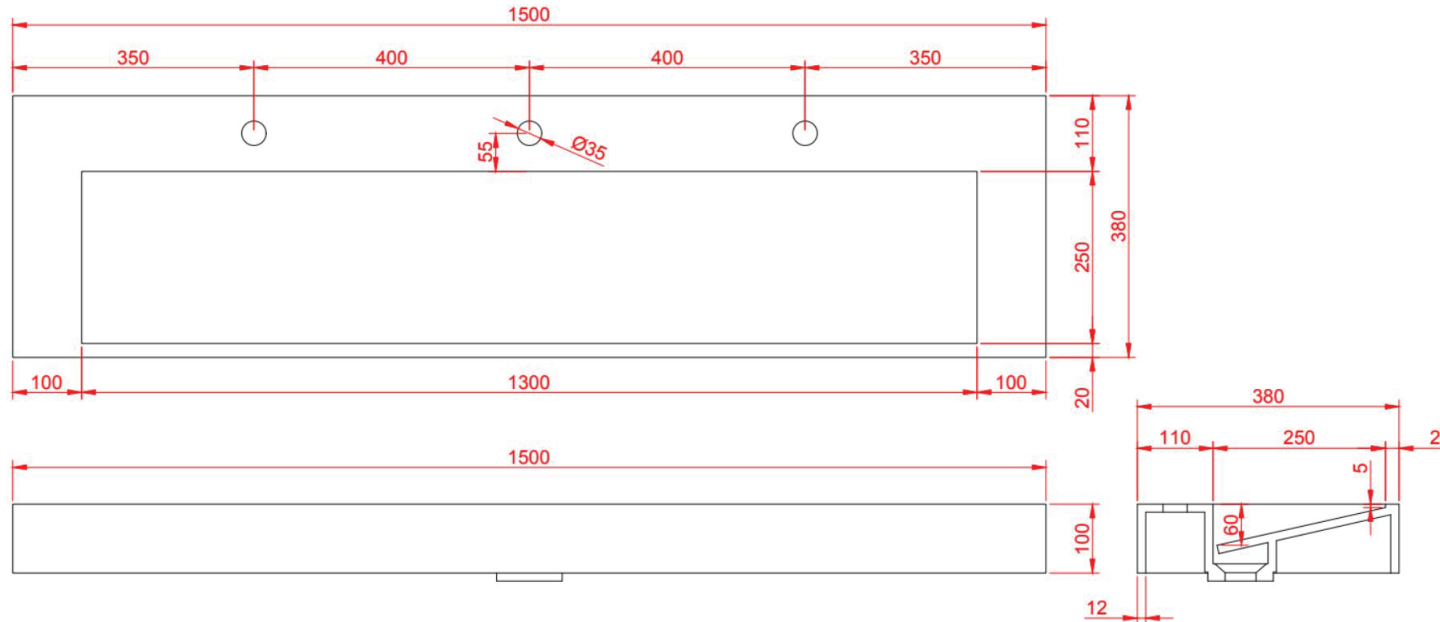

### Options:

- Stone waste (matte white)

**Size:** 1500 L x 380 W x 100 H (mm)

Net weight: 28kg  
 Gross weight: 30kg  
 Unit: mm