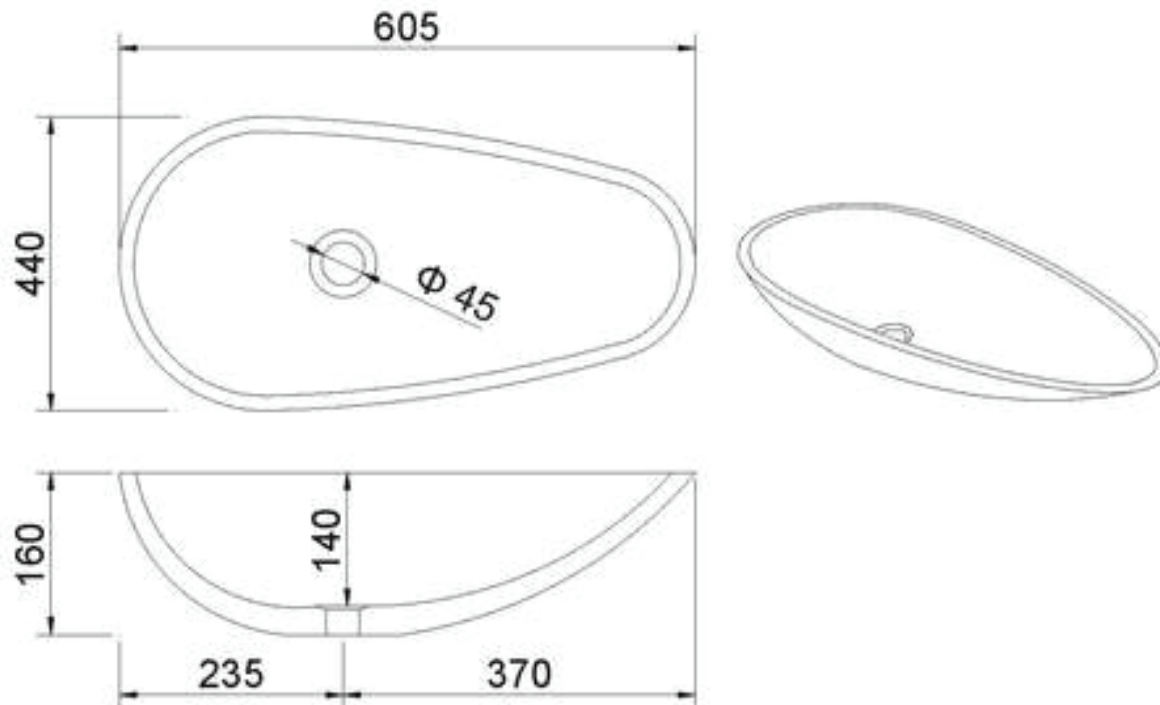

B1310-A 605mm Basin

Notes:

- Benchtop
- Polymarble or solid surface composition
- 10 years manufacturers warranty

Finishes:

- Matte white
- Gloss white
- Full colour range

Options:

- Stone waste
(matte white)

Size: 605 L x 440 W x 160 H (mm)

Net weight: 11kg
Gross weight: 17kg
Unit: mm