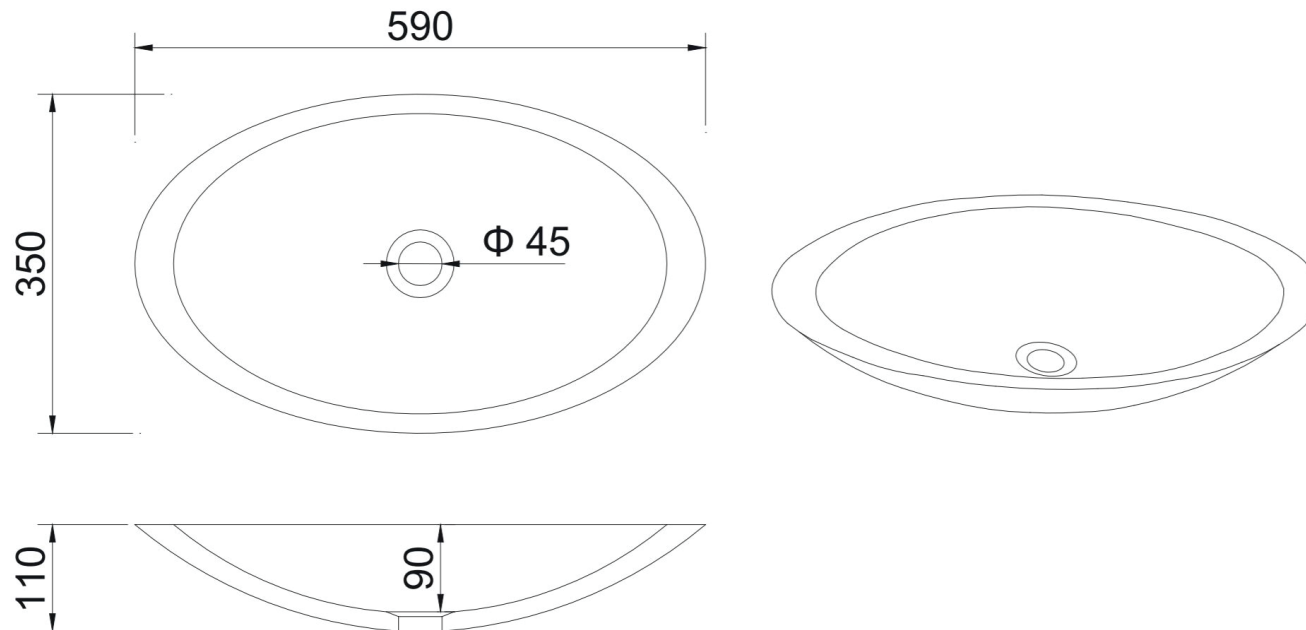

B1301 590mm Basin

Notes:

- Benchtop
- Polymarble or solid surface composition
- 10 years manufacturers warranty

Finishes:

- Matte white
- Gloss white
- Full colour range

Options:

- Stone waste
(matte white)

Size: 590 L x 350 W x 110 H (mm)

Net weight: 6.5 kg
Gross weight: 8.5 kg
Unit: mm