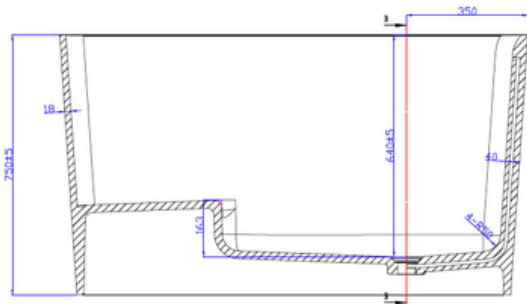

### Notes:

- Solid surface bath
- Matt white
- 10 year manufacturers warranty

**Size:** 1350 x 750 x 680 (mm)

### Options:

- Stone waste

Net Weight: 150kg  
 Gross Weight: 200kg  
 Water Capacity: 320L  
 Unit: mm