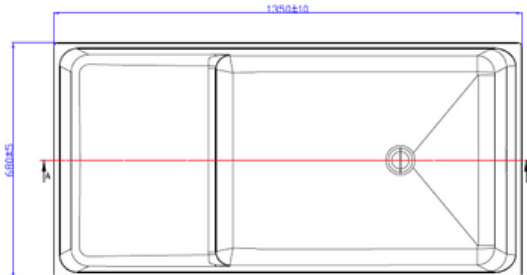

### Notes:

- Solid surface bath
- Matt white
- 10 year manufacturers warranty

**Size:** 1350 x 750 x 680 (mm)

### Options:

- Stone waste

Net Weight: 150kg  
 Gross Weight: 200kg  
 Water Capacity: 320L  
 Unit: mm