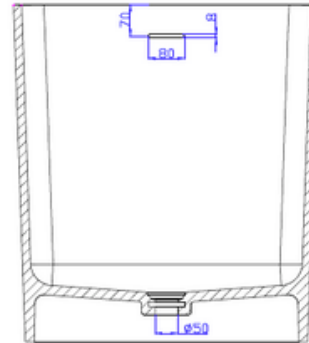

### Notes:

- Solid surface bath
- Matt white
- 10 year manufacturers warranty

**Size:** 1350 x 750 x 680 (mm)

### Options:

- Stone waste

Net Weight: 150kg  
 Gross Weight: 200kg  
 Water Capacity: 320L  
 Unit: mm