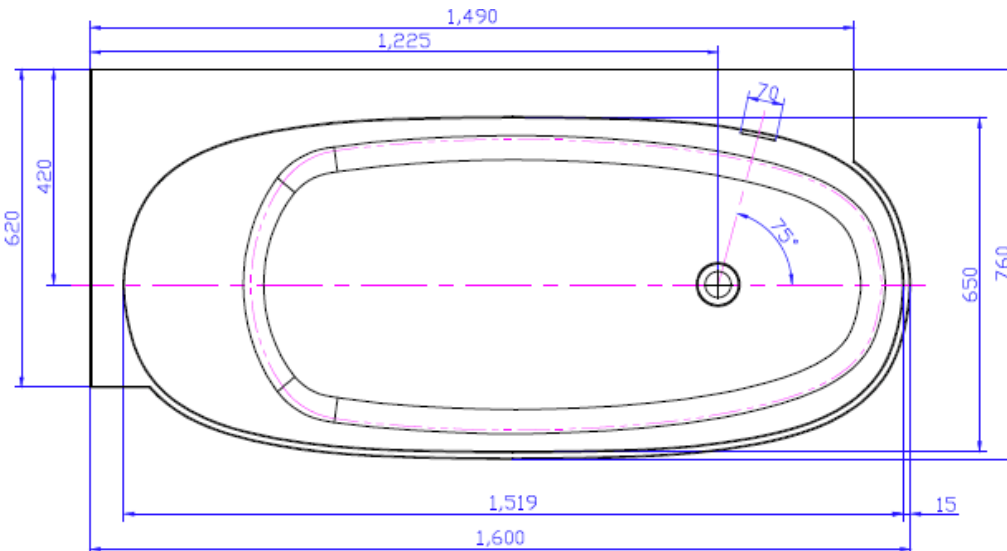

## G65179 1600mm back-to-wall bath

### Options:

- Stone waste
- Taphole

**Size:** 1600 x 760 x 550 (mm)

Net Weight: 105kg  
 Gross Weight: 155kg  
 Water Capacity: 270L  
 Unit: mm