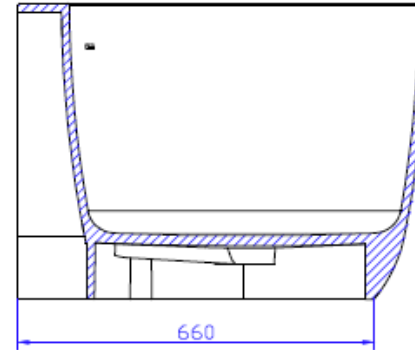

### Options:

- Stone waste
- Taphole

**Size:** 1600 x 760 x 550 (mm)

Net Weight: 105kg  
 Gross Weight: 155kg  
 Water Capacity: 270L  
 Unit: mm