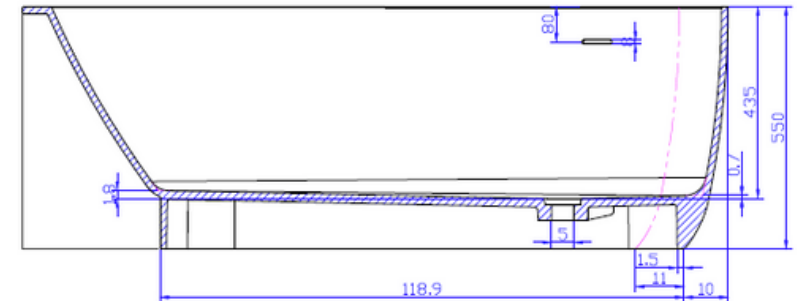

## G65179 1600mm back-to-wall bath

### Options:

- Stone waste
- Taphole

**Size:** 1600 x 760 x 550 (mm)

Net Weight: 105kg  
 Gross Weight: 155kg  
 Water Capacity: 270L  
 Unit: mm