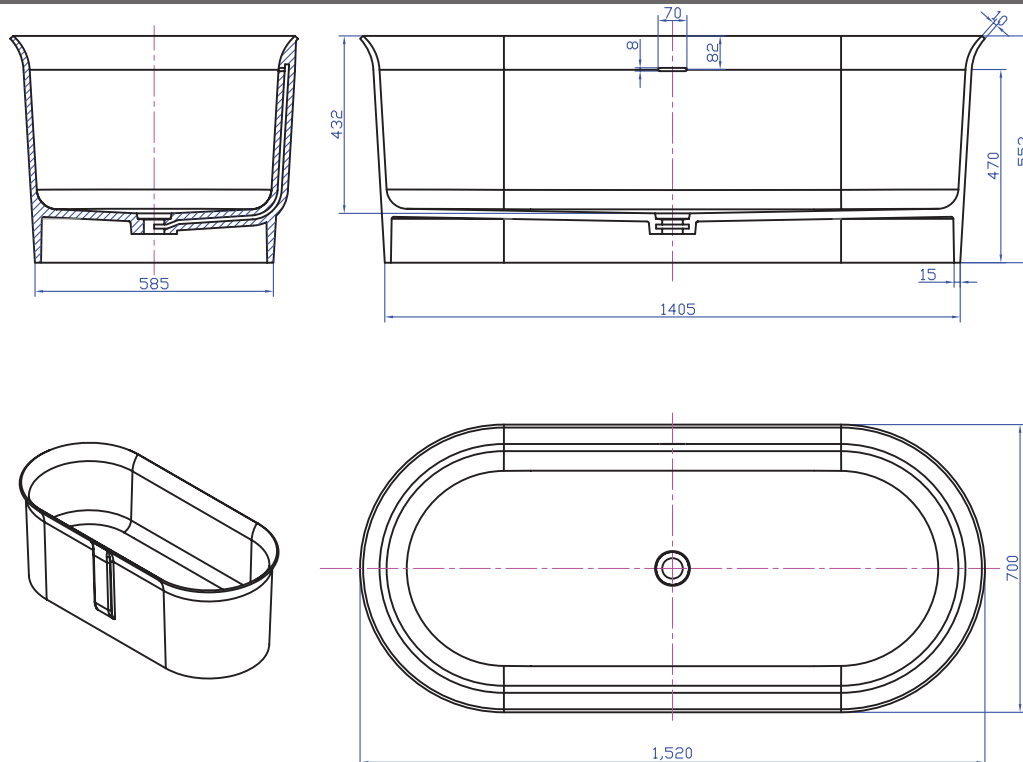

G65178 1520mm Freestanding Bath

Notes:

- Freestanding bathtub
- Solid surface
- Matt white
- Chrome waste
- Optional matching stone waste
- 10 year manufacturers warranty

Finishes:

- Matte white
- Gloss white
- Colour

Options:

- Overflow
- Non-overflow
- Stone waste

Size: 1520 x 700 x 550(mm)

Net Weight: 90kg
Gross Weight: 140kg
Volume: 270L
Unit: mm

GIA
Italii

AUSTRALIA

Phone: 1800 462 946

Email: info@stonebaths.com.au