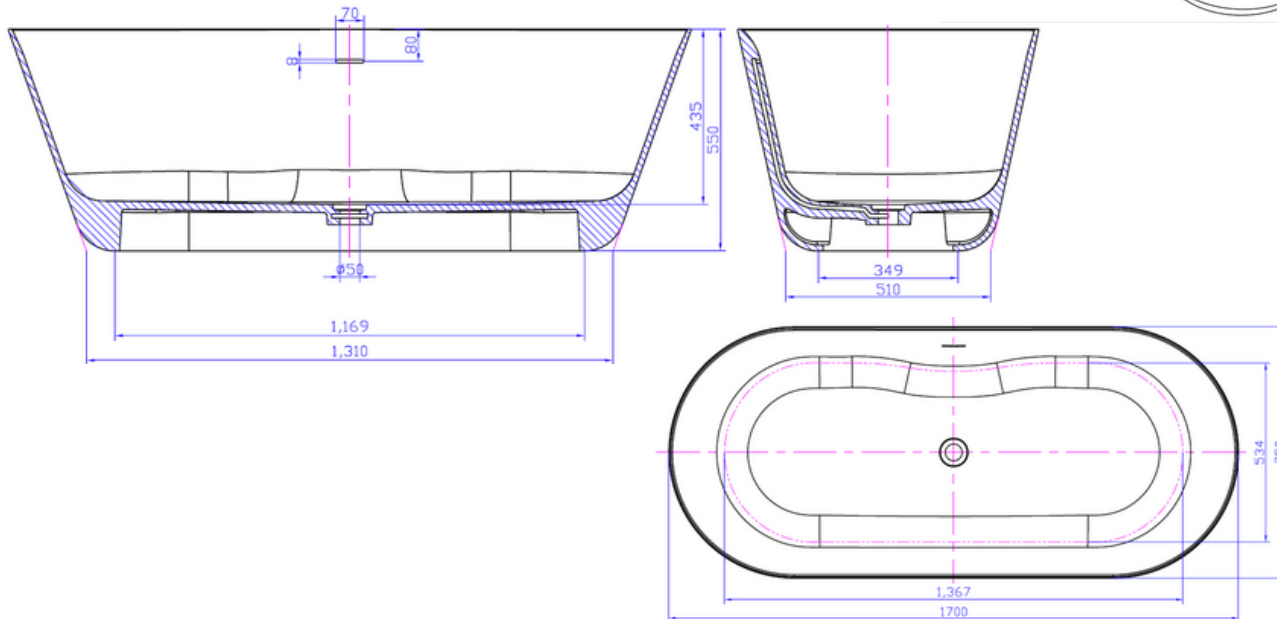

G65160 1700mm freestanding bath

Notes:

- Solid surface bath
- Matt white
- 10 year manufacturers warranty

Size: 1700 x 750 x 550 (mm)

Finishes:

- Matte white
- Gloss white
- Colour

Options:

- Stone waste

Net Weight: 115kg
Gross Weight: 165kg
Water Capacity: 240L
Unit: mm