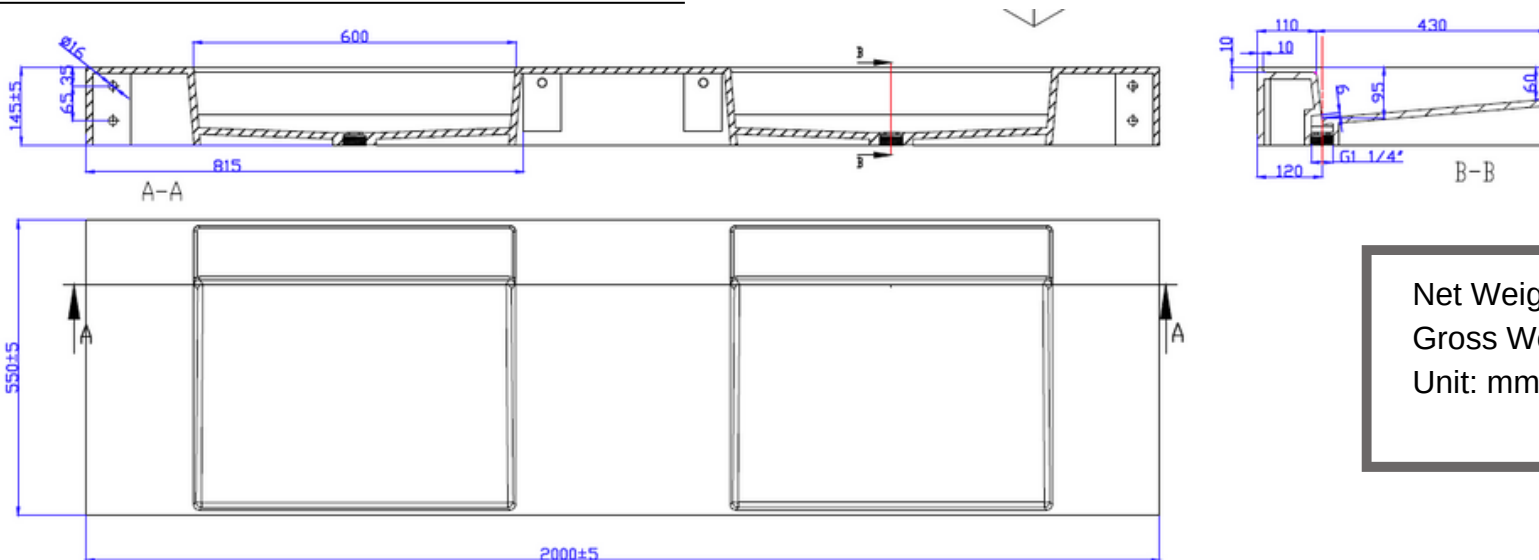

G38685 Ramp Basin

Notes:

- Solid surface basin
- Matt white
- 10 year manufacturers warranty

Finishes:

- Matte white
- Gloss white
- ☐- Colour

Options:

- Stone waste

Size: 2000 x 550 x 145 (mm)

Net Weight: 65kg
 Gross Weight: 67kg
 Unit: mm