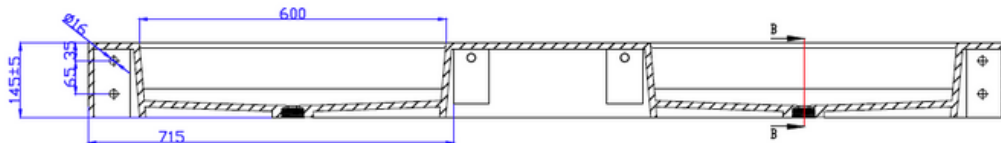

G38684 Ramp Basin

Notes:

- Solid surface basin
- Matt white
- 10 year manufacturers warranty

Finishes:

- Matte white
- Gloss white
- ☐- Colour

Options:

- Stone waste

Size: 1800 x 550 x 145 (mm)

Net Weight: 60kg
 Gross Weight: 62kg
 Unit: mm