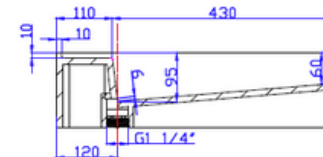

G38684 Ramp Basin

Notes:

- Solid surface basin
- Matt white
- 10 year manufacturers warranty

Finishes:

- Matte white
- Gloss white
- ☐- Colour

Options:

- Stone waste

Size: 1800 x 550 x 145 (mm)

Net Weight: 60kg
 Gross Weight: 62kg
 Unit: mm