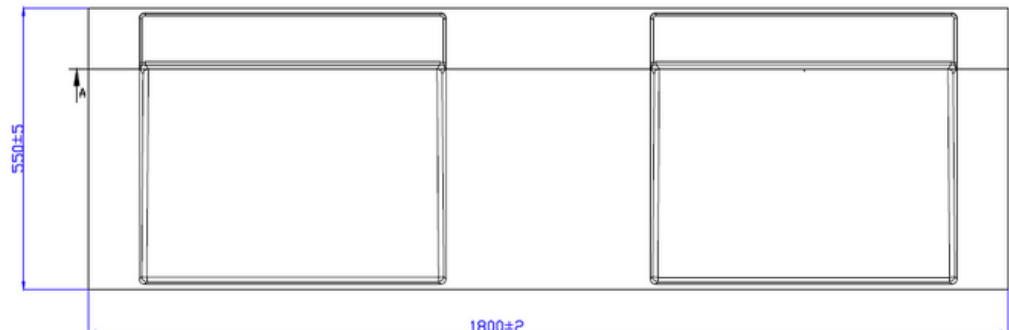

G38684 Ramp Basin

Notes:

- Solid surface basin
- Matt white
- 10 year manufacturers warranty

Finishes:

- Matte white
- Gloss white
- ☐- Colour

Options:

- Stone waste

Size: 1800 x 550 x 145 (mm)

Net Weight: 60kg
 Gross Weight: 62kg
 Unit: mm