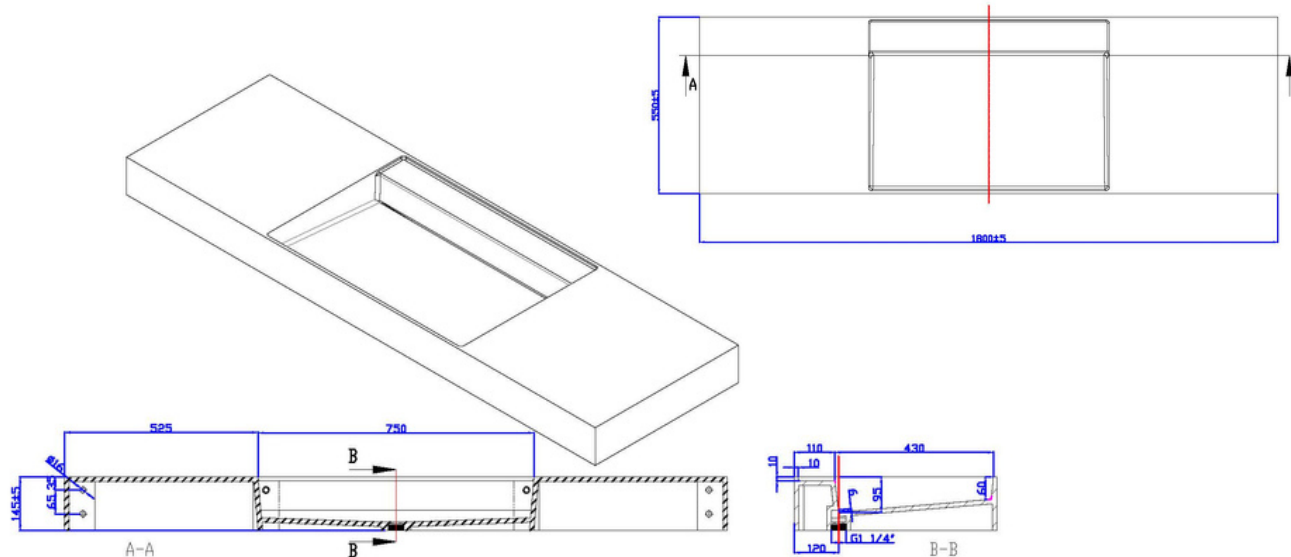

G38683 Ramp Basin

Notes:

- Solid surface basin
- Matt white
- 10 year manufacturers warranty

Finishes:

- Matte white
- Gloss white
- ☐- Colour

Options:

- Stone waste

Size: 1800 x 550 x 145 (mm)

Net Weight: 60kg
 Gross Weight: 62kg
 Unit: mm