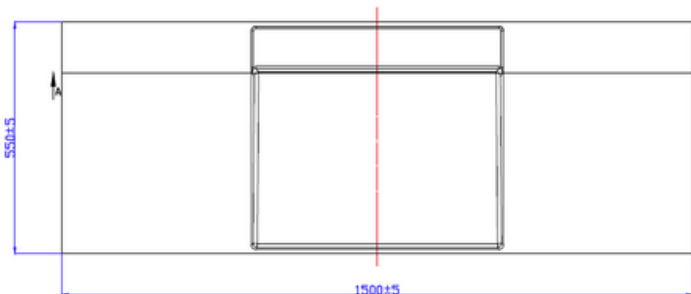

G38682 Ramp Basin

Notes:

- Solid surface basin
- Matt white
- 10 year manufacturers warranty

Size: 1500 x 550 x 145 (mm)

Finishes:

- Matte white
- Gloss white
- ☐- Colour

Options:

- Stone waste

Net Weight: 40kg
 Gross Weight: 42kg
 Unit: mm