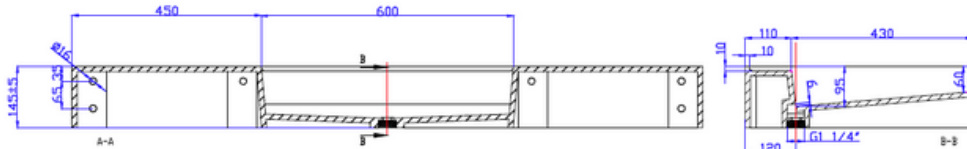

G38682 Ramp Basin

Notes:

- Solid surface basin
- Matt white
- 10 year manufacturers warranty

Size: 1500 x 550 x 145 (mm)

Finishes:

- Matte white
- Gloss white
- ☐- Colour

Options:

- Stone waste

Net Weight: 40kg
 Gross Weight: 42kg
 Unit: mm