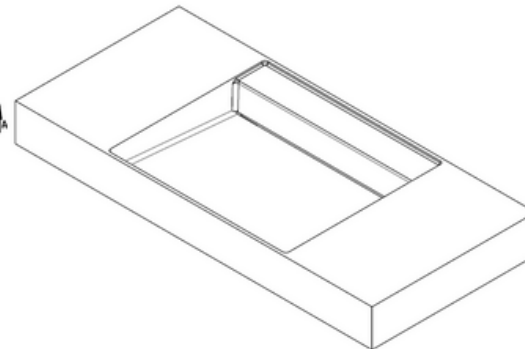

G38682 Ramp Basin

Notes:

- Solid surface basin
- Matt white
- 10 year manufacturers warranty

Size: 1500 x 550 x 145 (mm)

Finishes:

- Matte white
- Gloss white
- ☐- Colour

Options:

- Stone waste

Net Weight: 40kg
 Gross Weight: 42kg
 Unit: mm