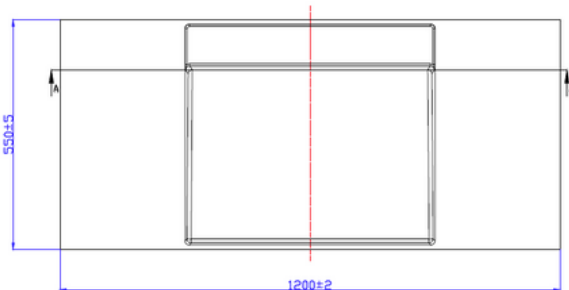

### Options:

- Stone waste

**Size:** 1200 x 550 x 145 (mm)

Net Weight: 30kg  
 Gross Weight: 32 kg  
 Unit: mm