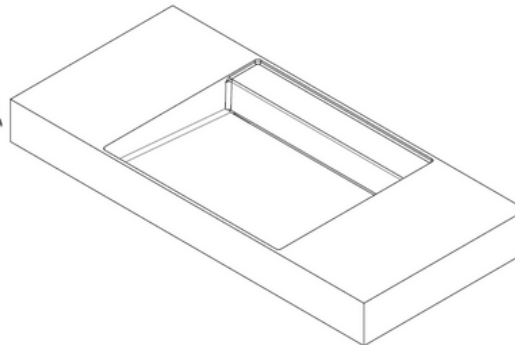

## G38681 Ramp Basin

### Options:

- Stone waste

**Size:** 1200 x 550 x 145 (mm)

Net Weight: 30kg  
 Gross Weight: 32 kg  
 Unit: mm