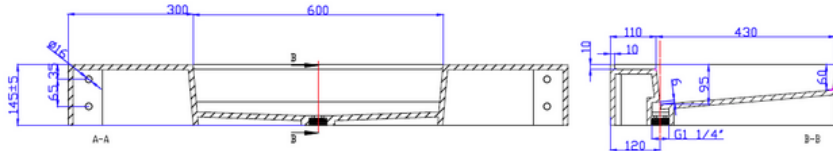

### Options:

- Stone waste

**Size:** 1200 x 550 x 145 (mm)

Net Weight: 30kg  
 Gross Weight: 32 kg  
 Unit: mm