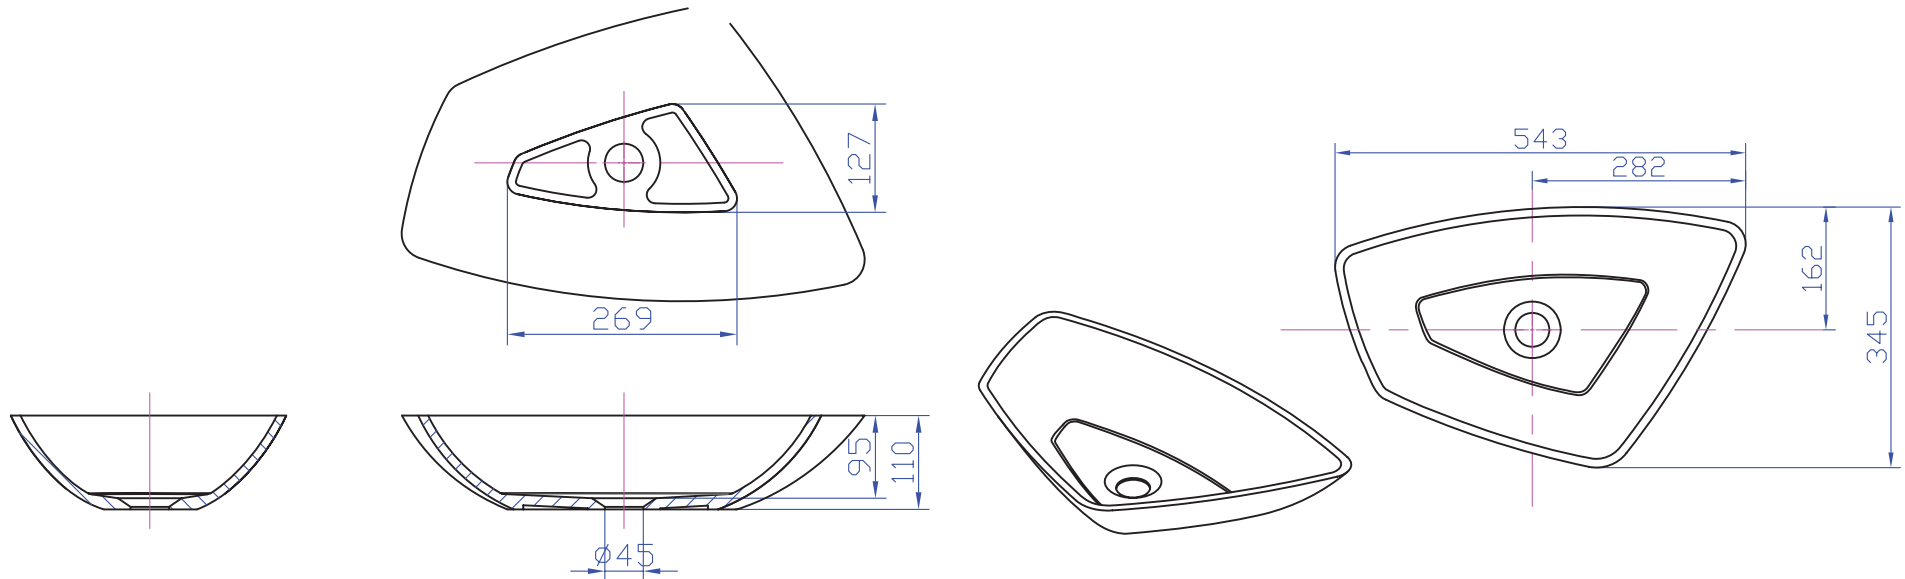

G38454 540mm Benchtop Basin

Notes:

- Solid surface basin
- Optional matching stone waste
- 10 year manufacturers warranty

Finishes:

- Matte white
- Gloss white

Options:

- Stone waste

Size: 540 x 345 x 110 (mm)