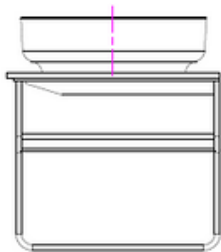

G2736-0 Vanity & G38576 Basin

Notes:

- Solid surface basin & bench
- Stainless steel frame
- 10 year manufacturers warranty

Size: 700 x 460 x 490 (mm)

Finishes:

- Various colours available for basin, benchtop and frame

Options:

- Stone waste

Net Weight: 23kg
Gross Weight: 27kg
Unit: mm