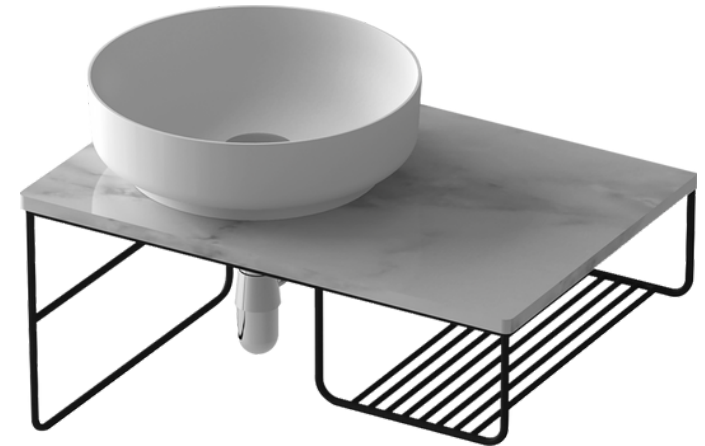

G2736-0 Vanity & G38576 Basin

Notes:

- Solid surface basin & bench
- Stainless steel frame
- 10 year manufacturers warranty

Size: 700 x 460 x 490 (mm)

Finishes:

- Various colours available for basin, benchtop and frame

Options:

- Stone waste

Net Weight: 23kg
Gross Weight: 27kg
Unit: mm