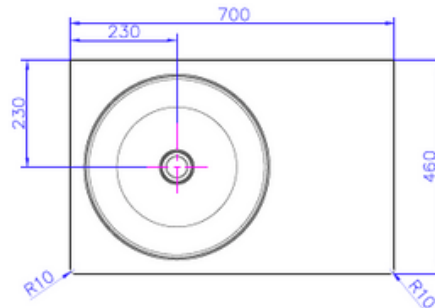

G2736-0 Vanity & G38576 Basin

Notes:

- Solid surface basin & bench
- Stainless steel frame
- 10 year manufacturers warranty

Size: 700 x 460 x 490 (mm)

Finishes:

- Various colours available for basin, benchtop and frame

Options:

- Stone waste

Net Weight: 23kg
Gross Weight: 27kg
Unit: mm