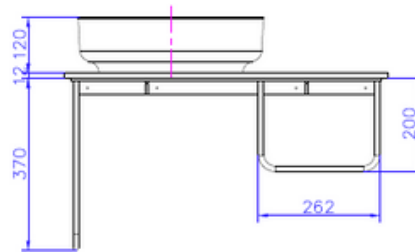

G2736-0 Vanity & G38576 Basin

Notes:

- Solid surface basin & bench
- Stainless steel frame
- 10 year manufacturers warranty

Size: 700 x 460 x 490 (mm)

Finishes:

- Various colours available for basin, benchtop and frame

Options:

- Stone waste

Net Weight: 23kg
Gross Weight: 27kg
Unit: mm