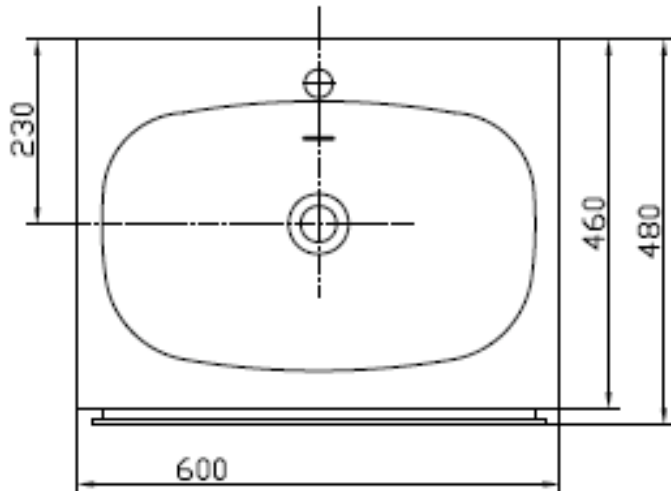

G2700-0 Floorstanding Vanity

Notes:

- Solid surface basin
- Matt white
- MDF timber cabinet, Blum hardware
- 10 year manufacturers warranty

Size: 600 x 400 x 850 (mm)

Finishes:

- Matte white
- Gloss white
- Colour

Options:

- Stone waste

Net Weight: 32kg
Gross Weight: 36 kg
Unit: mm