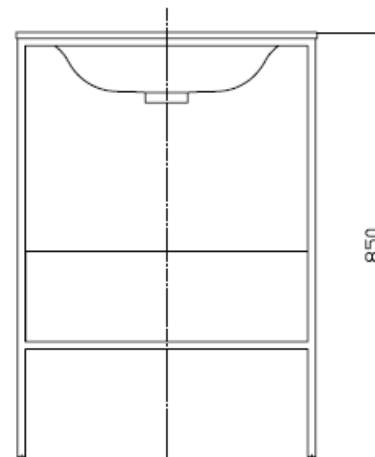

G2700-0 Floorstanding Vanity

Notes:

- Solid surface basin
- Matt white
- MDF timber cabinet, Blum hardware
- 10 year manufacturers warranty

Size: 600 x 400 x 850 (mm)

Finishes:

- Matte white
- Gloss white
- Colour

Options:

- Stone waste

Net Weight: 32kg
Gross Weight: 36 kg
Unit: mm