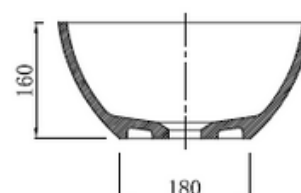

TOKA concrete.

Bayley 650mm oval concrete basin

Notes:

- Natural finish concrete
- 5 year manufacturers warranty

Size: 650 x 350 x 160 (mm)

Options:

- Matching waste
- Range of colours

Net Weight: 10kg
Gross Weight: 15kg
Unit: mm