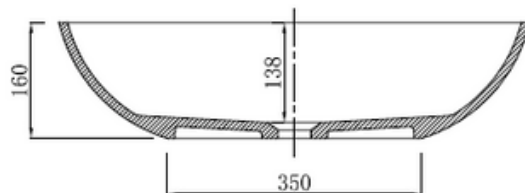

TOKA concrete.

Bayley 650mm oval concrete basin

Notes:

- Natural finish concrete
- 5 year manufacturers warranty

Size: 650 x 350 x 160 (mm)

Options:

- Matching waste
- Range of colours

Net Weight: 10kg
Gross Weight: 15kg
Unit: mm