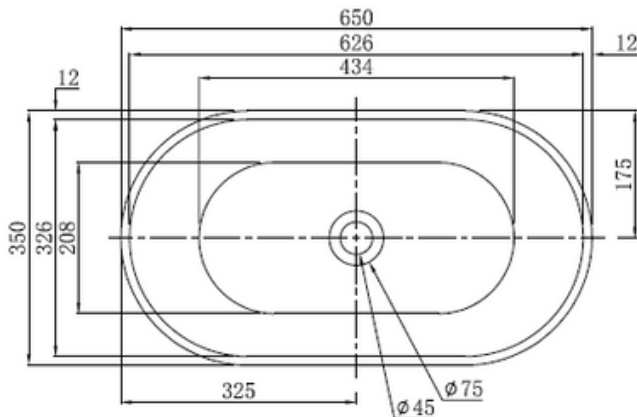

TOKA concrete.

Bayley 650mm oval concrete basin

Notes:

- Natural finish concrete
- 5 year manufacturers warranty

Size: 650 x 350 x 160 (mm)

Options:

- Matching waste
- Range of colours

Net Weight: 10kg
Gross Weight: 15kg
Unit: mm