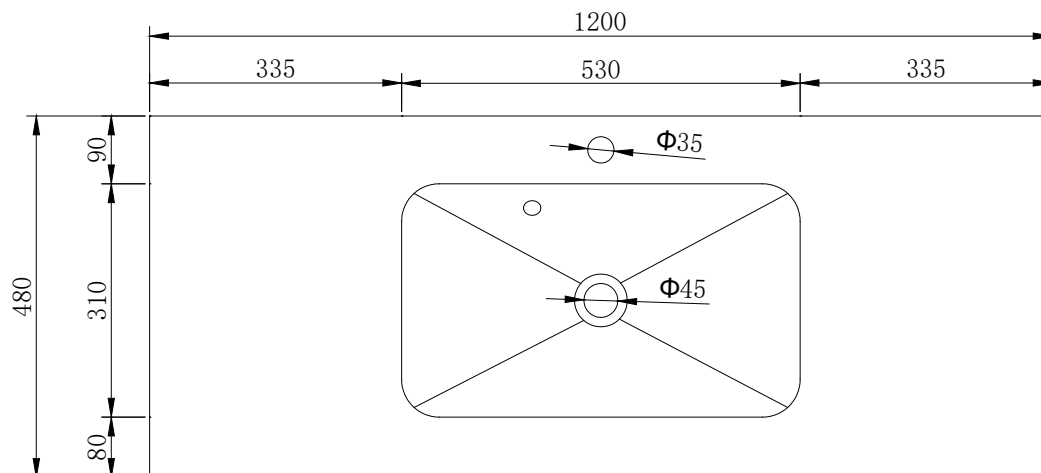

B1525 CABINET TOP BASIN

Notes:

- Cabinet top and basin
- Solid surface composition
- Matte white
- Includes overflow
- Optional matching stone waste available
- 10 years manufacturers warranty

Finishes:

- Matte white
- Gloss white

Options:

- Overflow
- Non-overflow
- Stone waste

Size: 1200 L x 480W x 160H (mm)

Net weight: 26kg
Gross weight: 29 kg
Unit: mm