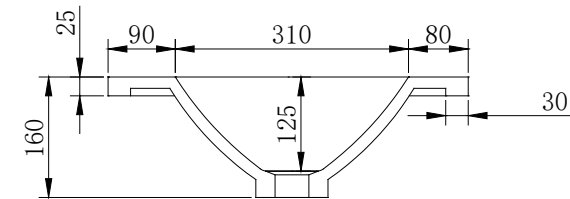

B1525 CABINET TOP BASIN

Notes:

- Cabinet top and basin
- Solid surface composition
- Matte white
- Includes overflow
- Optional matching stone waste available
- 10 years manufacturers warranty

Finishes:

- Matte white
- Gloss white

Options:

- Overflow
- Non-overflow
- Stone waste

Size: 1200 L x 480W x 160H (mm)

Net weight: 26kg
Gross weight: 29 kg
Unit: mm