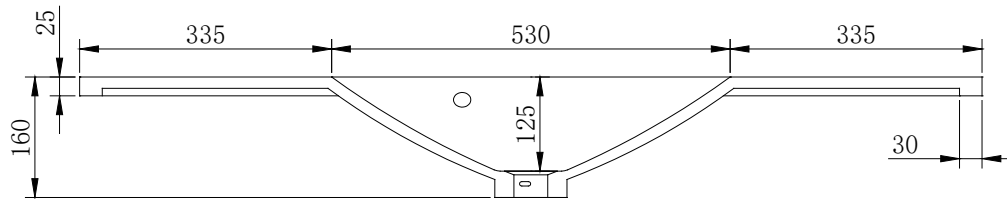

B1525 CABINET TOP BASIN

Notes:

- Cabinet top and basin
- Solid surface composition
- Matte white
- Includes overflow
- Optional matching stone waste available
- 10 years manufacturers warranty

Finishes:

- Matte white
- Gloss white

Options:

- Overflow
- Non-overflow
- Stone waste

Size: 1200 L x 480W x 160H (mm)

Net weight: 26kg
Gross weight: 29 kg
Unit: mm